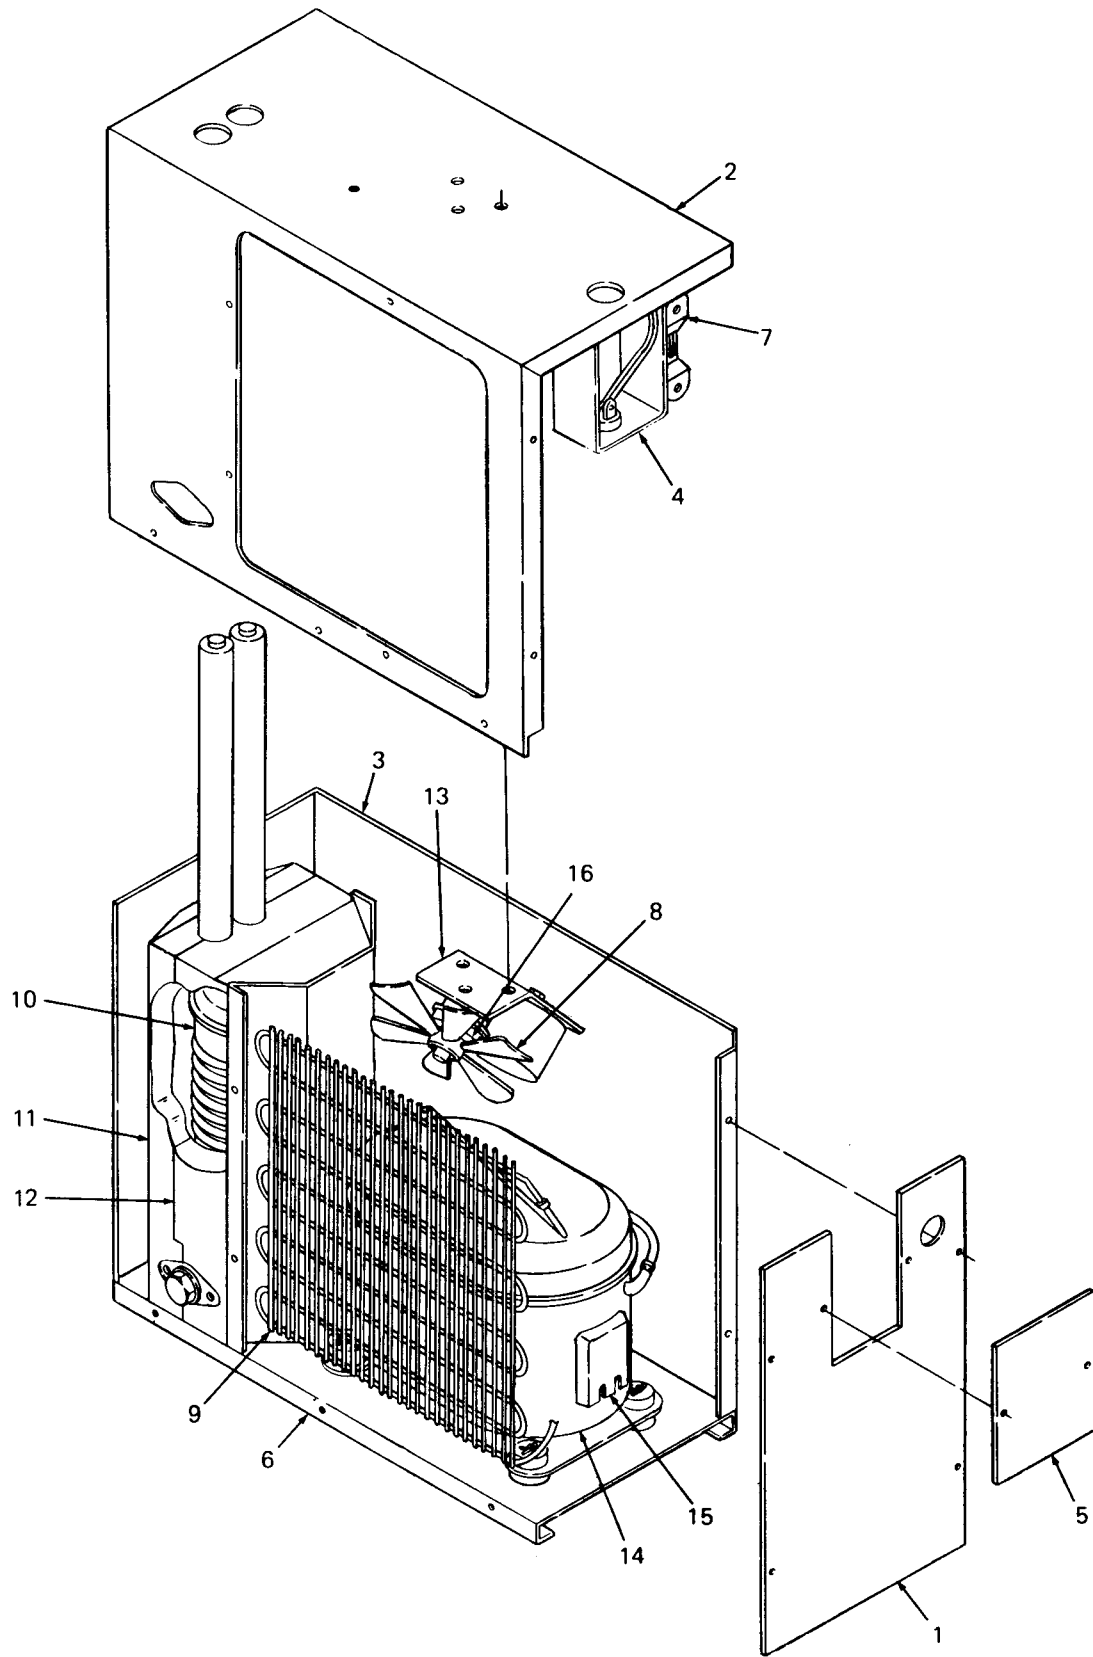

Models RLF1-D & RLF1S-D

Voltage	115 VAC ±10%/1PH/60 Hertz
Size	12" H., 15" W., 7" D.
Shipping Weight (Approx)	30 LBS.
Cold Water Capacity*	1 GPH
Compressor	1/20 HP
Compressor (Full Load)	1.5 Amps
Refrigerant Charge R-12	1.5 OZ.

*A.R.I. Rating: Room Temperature 90°F; Supply Water Temperature 80°F; Drinking Water Temperature 50°F.

Specifications subject to change without notice.

PARTS LIST

ITEM NO.	DESCRIPTION	RLF1-D RLF1Y-D	RLF1S-D RLF1SY-D
1	Access Panel	027983-001	027983-001
2	Front & Top Panel Assembly	027996-001	027996-001
3	Rear & Left Side Panel Assembly	027982-001	027982-001
4	Utility Box	020305-002	020305-002
5	Junction Box Cover	028004-001	028004-001
6	Base Assembly	027986-001	027986-001
7	Cold Control	027040-007	027040-007
8	Fan Blade	026857	026857
9	Condenser	027976-001	027976-001
10	Cooling Tank Assembly (Insulation)	028019-001	030990-001
11	Cooling Tank Insulation, LH	027975-001	027975-001
12	Cooling Tank Insulation, RH	027974-001	027974-001
13	Fan Motor Bracket	028005-001	028005-001
NOT SHOWN			
	Heat Exchanger	028053-001	028053-002
	Fitting Assembly, JG Union 1/4 OD	---	030933-001
	Plug, JG 1/4 OD	---	028599-001