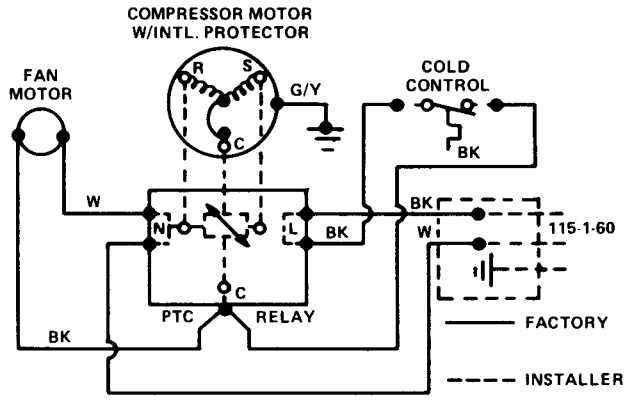

*A.R.I. Rating: Room Temperature 90°F; Supply Water Temperature 80°F; Drinking Water Temperature 50°F.

Specifications subject to change without notice.

PARTS LIST

ITEM NO.	DESCRIPTION	RLF1-D RLF1Y-D	RLF1S-D RLF1SY-D
1	Access Panel	027983-001	027983-001
2	Front & Top Panel Assembly	027996-001	027996-001
3	Rear & Left Side Panel Assembly	027982-001	027982-001
4	Utility Box	020305-002	020305-002
5	Junction Box Cover	028004-001	028004-001
6	Base Assembly	027986-001	027986-001
7	Cold Control	027040-007	027040-007
8	Fan Blade	026857	026857
9	Condenser	027976-001	027976-001
10	Cooling Tank Assembly (Insulation)	028019-001	030990-001
11	Cooling Tank Insulation, LH	027975-001	027975-001
12	Cooling Tank Insulation, RH	027974-001	027974-001
13	Fan Motor Bracket	028005-001	028005-001
NOT SHOWN			
	Heat Exchanger	028053-001	028053-002
	Fitting Assembly, JG Union 1/4 OD	---	030933-001
	Plug, JG 1/4 OD	---	028599-001

*NOTE: Compressors include relay and overload.

ELECTRICAL DIAGRAM

027950-001

• DENOTES TERMINATION POINT

OASIS® & AQUARIUS® are registered trademarks of EBCO Manufacturing Company
 The trademarks Kelvinator® and White-Westinghouse® are used under license from White Consolidated Industries, Inc.