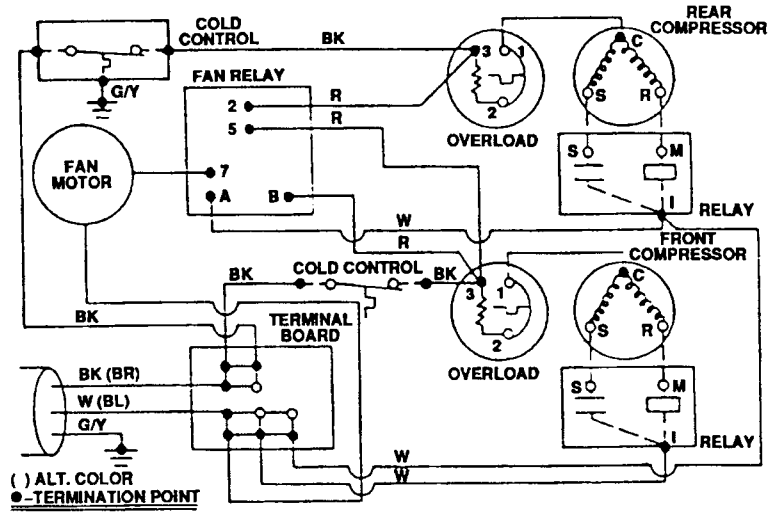

ELECTRICAL DIAGRAM

PLF4FSR
PLF4FSR-001