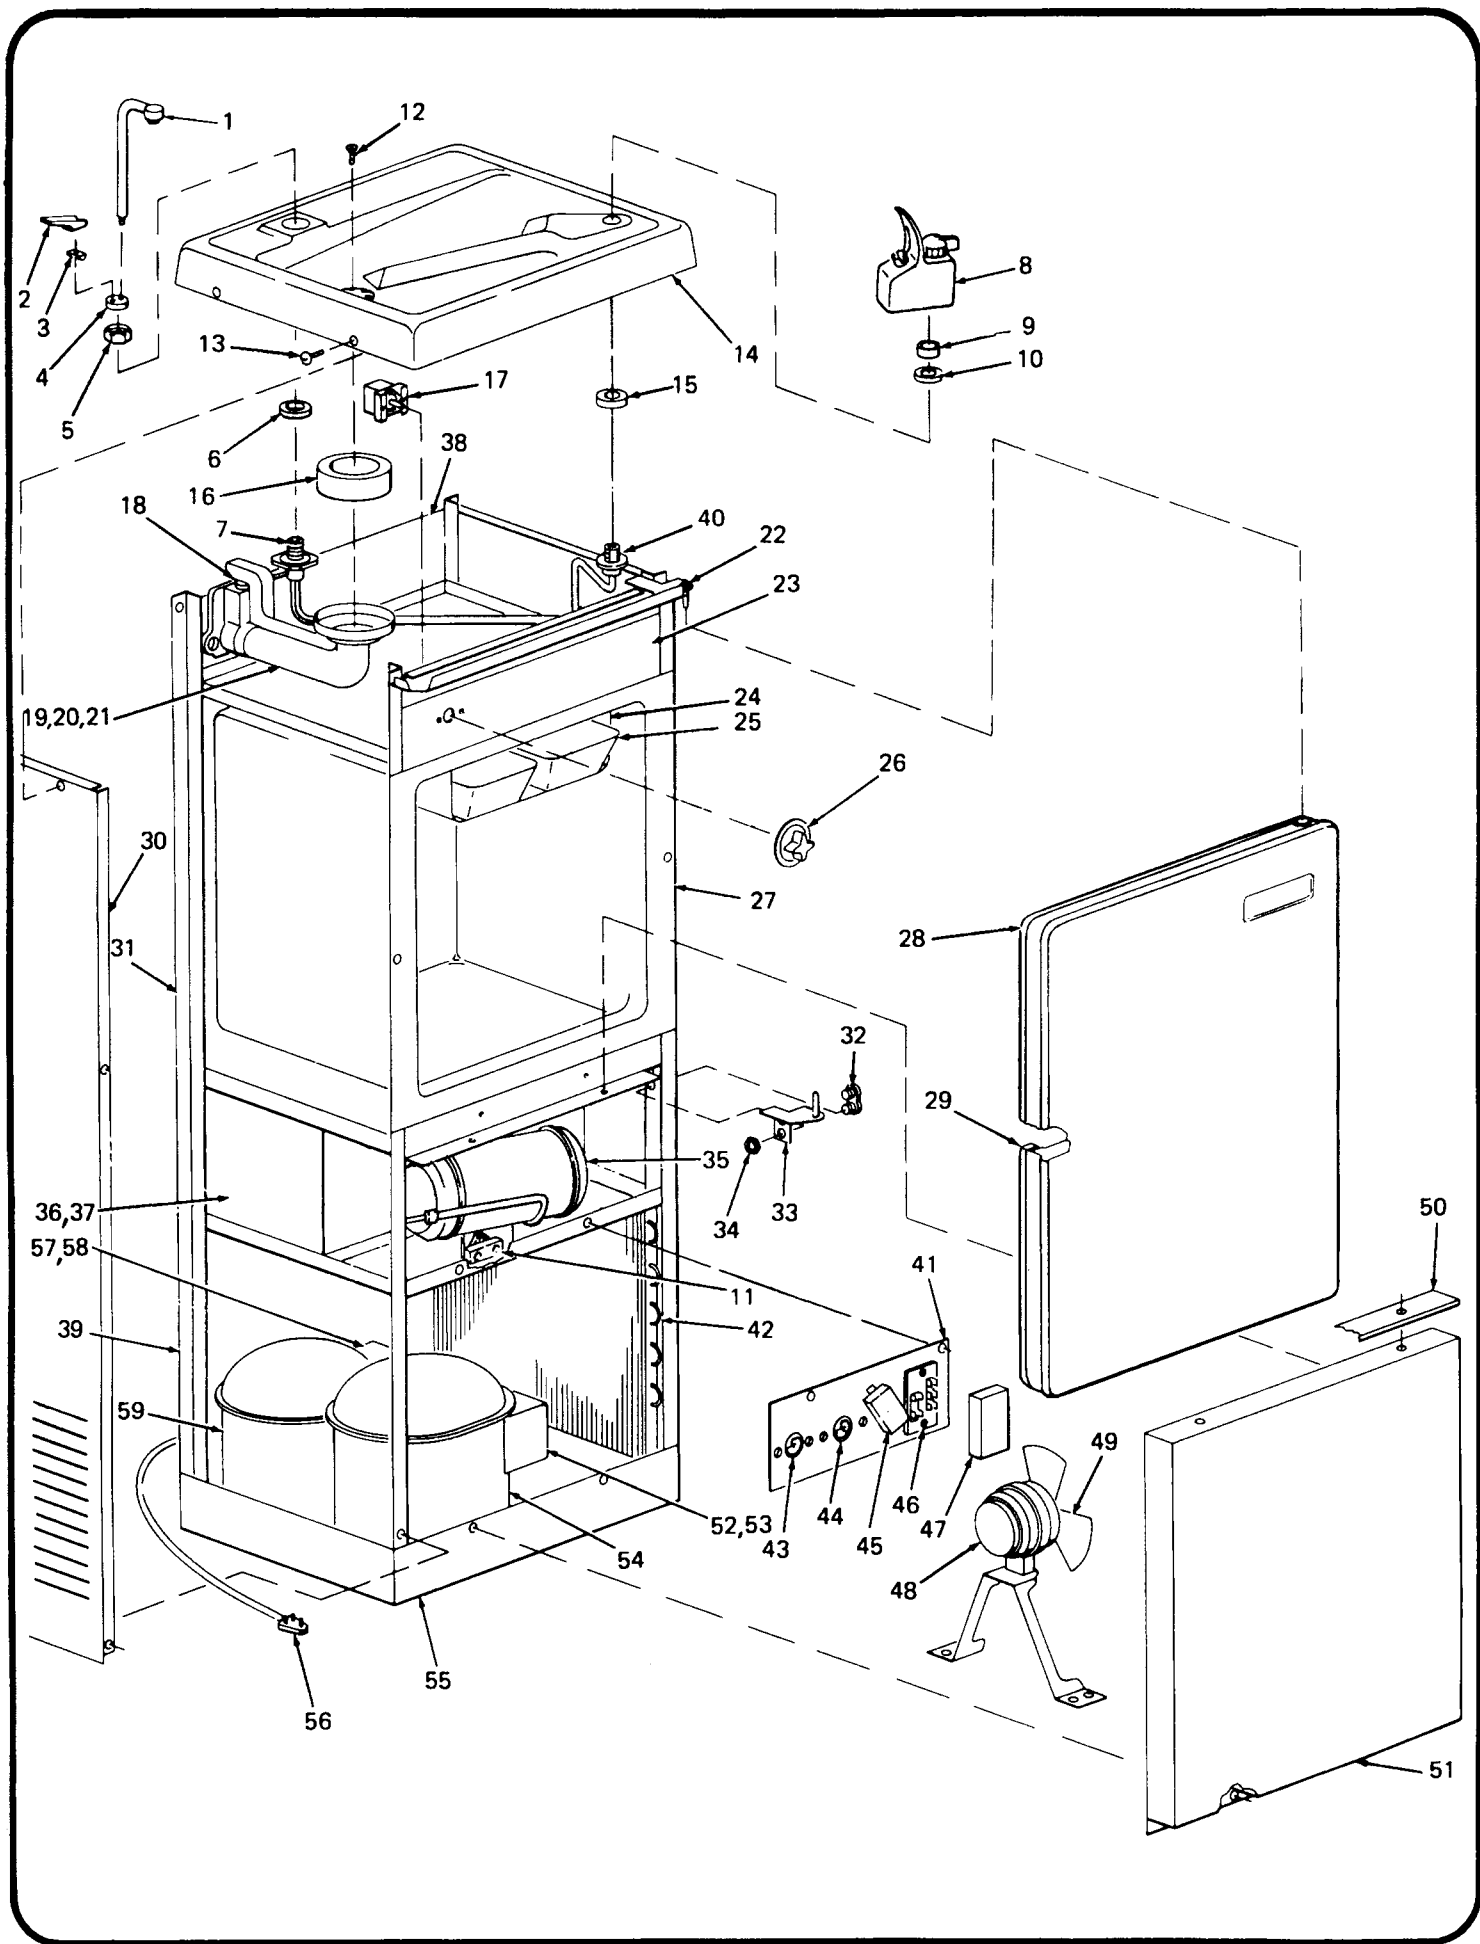

PARTS LIST

ITEM NO.	DESCRIPTION	PLF4FSR PLF4FSR-001	PLF4FSRH PLF4FSRH-001
1	Gooseneck	---	017590
2	Handle	---	017925
3	Tee Nut	---	017926
4	Body Cap	---	017927
5	Nut	---	017583
6	Gasket	---	017582
7	Valve Body and Stem Assembly	---	021189
8	12000A Bubbler Valve	030774-002	030774-002
9	Bubbler Valve Gasket	008983	008983
10	Friction Washer	009281	009281
11	Heat Limiter	---	024373-002
12	Drain Screw	026655-002	026655-002
13	Top Screw	026630-005	026630-005
14	Top	028965-005	028965-002
15	Gasket	028706-001	028706-001
16	Waste Gasket	018050	018050
17	Cold Control Compartment	027040-004	027040-004
18	Check Valve	---	019690
19	Waste Assembly	018692	018692
20	Insulation (LH)	021484	021316
21	Insulation (RH)	021483	021317
22	Upper Hinge Assembly	023460	023460
23	Compartment Trimplate	017357	017357
24	Evaporator	017379	017379
25	Ice Cube Tray	018159-002	018159-002
26	Knob	019838	019838
27	Compartment Liner.....	019803	019803
28	Door	021575	021575
29	Replacement Door Gasket	022535	022535
30	Side Panel - Tan	019403-001	019403-001
31	Leg Support Angle	017404	017404
32	Hinge Retainer	017706	017706
33	Lower Hinge	023459	023459
34	Hex Nut and Lockwasher	026824-007	026824-007
35	Hot Tank Assembly	---	029824-001
36	Insulated Cooling Tank Assembly	029161-001	029162-001
37	Cooling Tank Insulation (2 Required)	017599	017599
38	Upper Back Panel - Tan	017402	017402
39	Lower Back Panel - Tan	017418	017418
40	Bubbler Supply Spud	028701-001	028701-001
41	Relay Bracket	017506	017506
42	Condenser	017666	017666
43	Hot Control	---	027813-001
44	Cold Control	027040-007	027040-007
45	Fan Relay	023616	023616
46	Terminal Base	023265	023265
47	Terminal Cover	019793	019793
48	Fan Motor	027354-010	027354-010
49	Fan Blade	022628	022628
50	Cover	017396-002	017396-002
51	Lower Front Cover - Tan	017412	017412
52	Overload	017290	017290
53	Relay	017245	017245
54	Cold Water Compressor (Includes 52 and 53)	027495-008	027495-008
55	Base Assembly	017435	017435
56	Service Cord	026540-003	026540-003
57	Overload	017571	017571
58	Relay	017573	017573
59	Compartment Compressor (Includes 57 and 58)	017576	017576