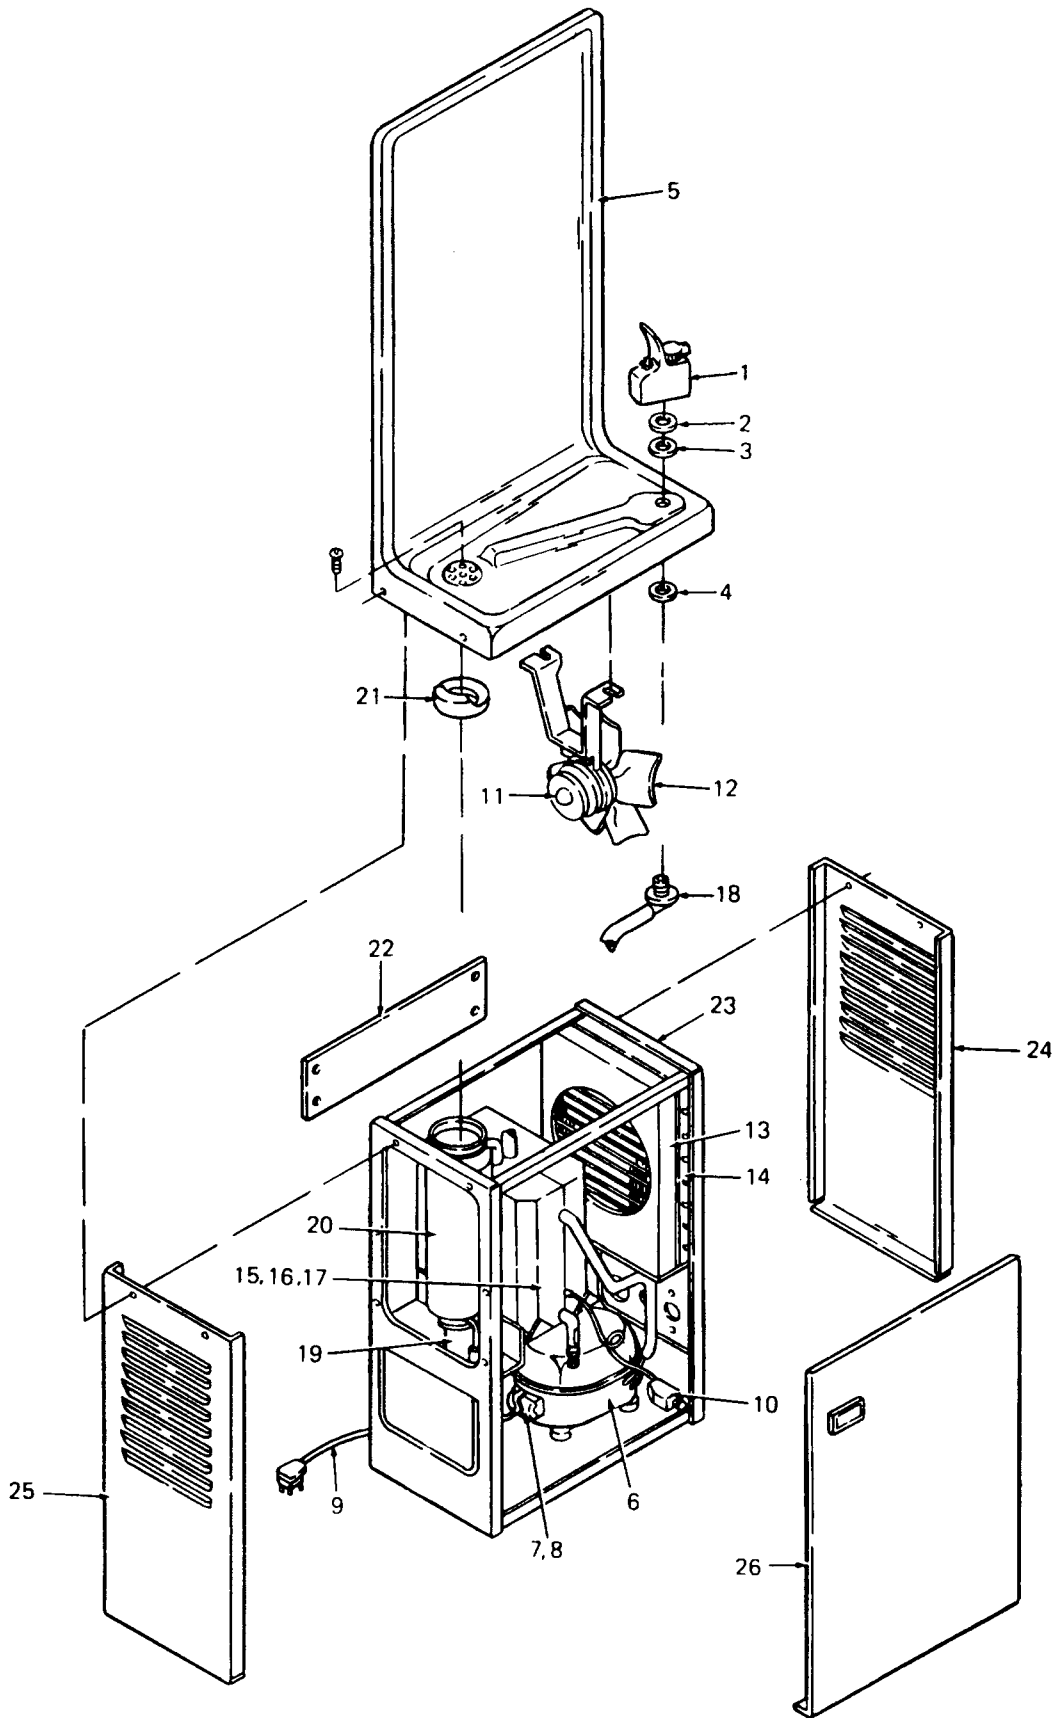

PARTS LIST

ITEM NO.	DESCRIPTION	DP8SM PLF8SM SERIES	DP14SM PLF14SM SERIES
1	12000 Bubbler Valve	026551-002	026551-002
	12000A Bubbler Valve (PLF-001 Series)	030774-002	030774-002
2	Valve Body Gasket	008983	008983
3	Friction Washer	009281	009281
4	Bubbler Spud Gasket	028706-001	028706-001
5	Simulated Recessed Top – Stainless Steel	028849-001	028849-001
6	Compressor Assembly (Includes Items 7 and 8)	027256-003	027256-003
7	Relay	017978	017978
8	Overload	016942-005	016942-005
9	Service Cord	026540-004	026540-004
10	Cold Control	027040-007	027040-007
11	Fan Motor	027354-009	027354-009
12	Fan Blade	022977	022977
13	Shroud	029125-001	029125-001
14	Condenser	029111-001	029111-001
15	Insulated Cooling Tank Assembly	029127-001	029127-002
16	Cooling Tank Insulation, LH	028661-001	028661-001
17	Cooling Tank Insulation, RH	028660-001	028660-001
18	Bubbler Supply Spud	029177-001	029177-001
19	Precooler Assembly	---	029118-001
20	Insulated Waste Assembly	022999-003	---
21	Waste Gasket	018050	018050
22	Hanger Bracket and Barrier Assembly	025662-003	025662-003
23	Frame Assembly	029122-001	029122-001
24	Right Side Panel – Sandstone	022969-002	022969-002
	Right Side Panel – Stainless Steel	023013	023013
25	Left Side Panel – Sandstone	022978-002	022978-002
	Left Side Panel – Stainless Steel	023012	023012
26	Front Panel – Sandstone	019644-002	019644-002
	Front Panel – Stainless Steel	019646	019646