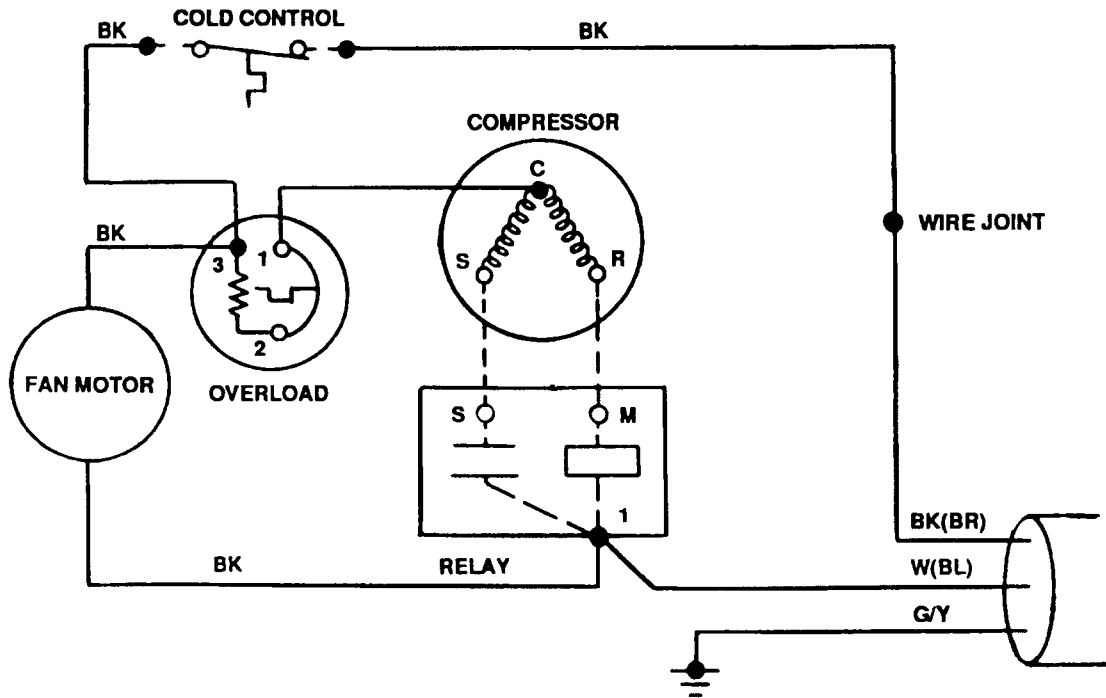

ELECTRICAL DIAGRAM

OASIS® & AQUARIUS® are registered trademarks of EBCO Manufacturing Company
The trademarks Kelvinator® and White-Westinghouse® are used under license from White Consolidated Industries, Inc.

EBCO® **MANUFACTURING COMPANY**

265 N. Hamilton Rd. • P.O. Box 13150 • Columbus, OH 43213-0150 • 614/861-1350 • Fax: 614/861-5017

Copyright 1996 EBCO Manufacturing Co.