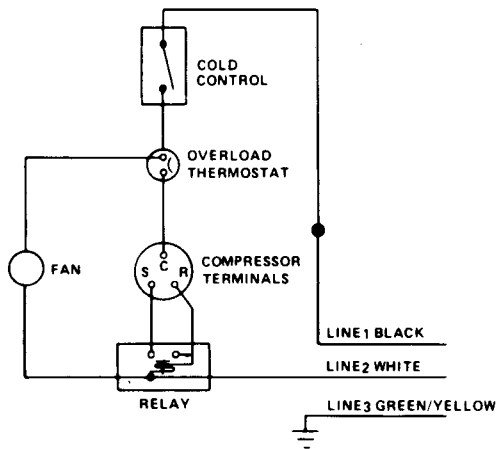

ELECTRICAL DIAGRAM

EP8WM-001