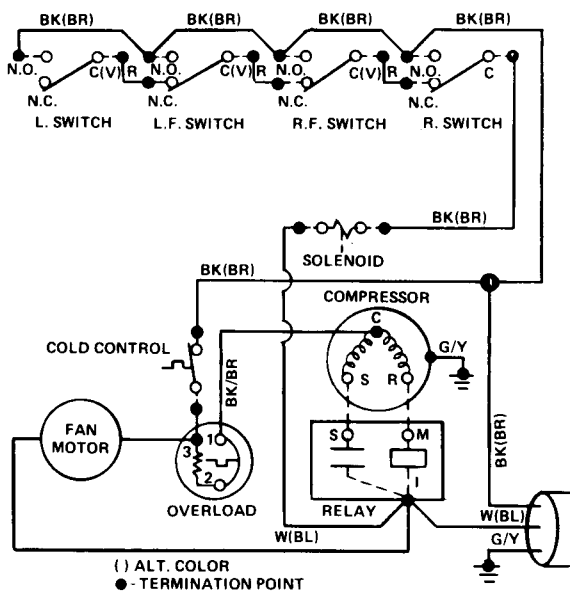

ELECTRICAL DIAGRAM

EP8WM-001

EP8WM-Q

OASIS® & AQUARIUS® are registered trademarks of EBCO Manufacturing Company
The trademarks Kelvinator® and White-Westinghouse® are used under license from White Consolidated Industries, Inc.

EBCO® **MANUFACTURING COMPANY**

265 N. Hamilton Rd. • P.O. Box 13150 • Columbus, OH 43213-0150 • 614/861-1350 • FAX 614/861-5017

Printed in U.S.A.

Copyright 1993 EBCO Manufacturing Co.