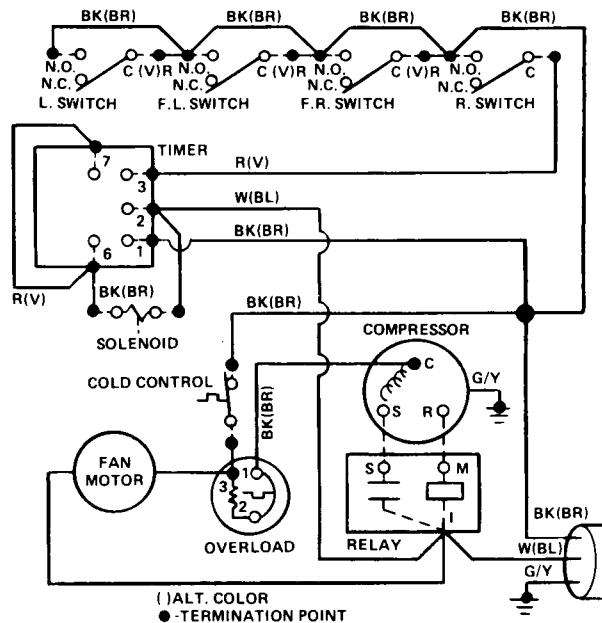

EP8WM-QA

OASIS® & AQUARIUS® are registered trademarks of EBCO Manufacturing Company
The trademarks Kelvinator® and White-Westinghouse® are used under license from White Consolidated Industries, Inc.

EBCO® **MANUFACTURING COMPANY**

265 N. Hamilton Rd. • P.O. Box 13150 • Columbus, OH 43213-0150 • 614/861-1350 • FAX 614/861-5017

Printed in U.S.A.

Copyright 1993 EBCO Manufacturing Co.