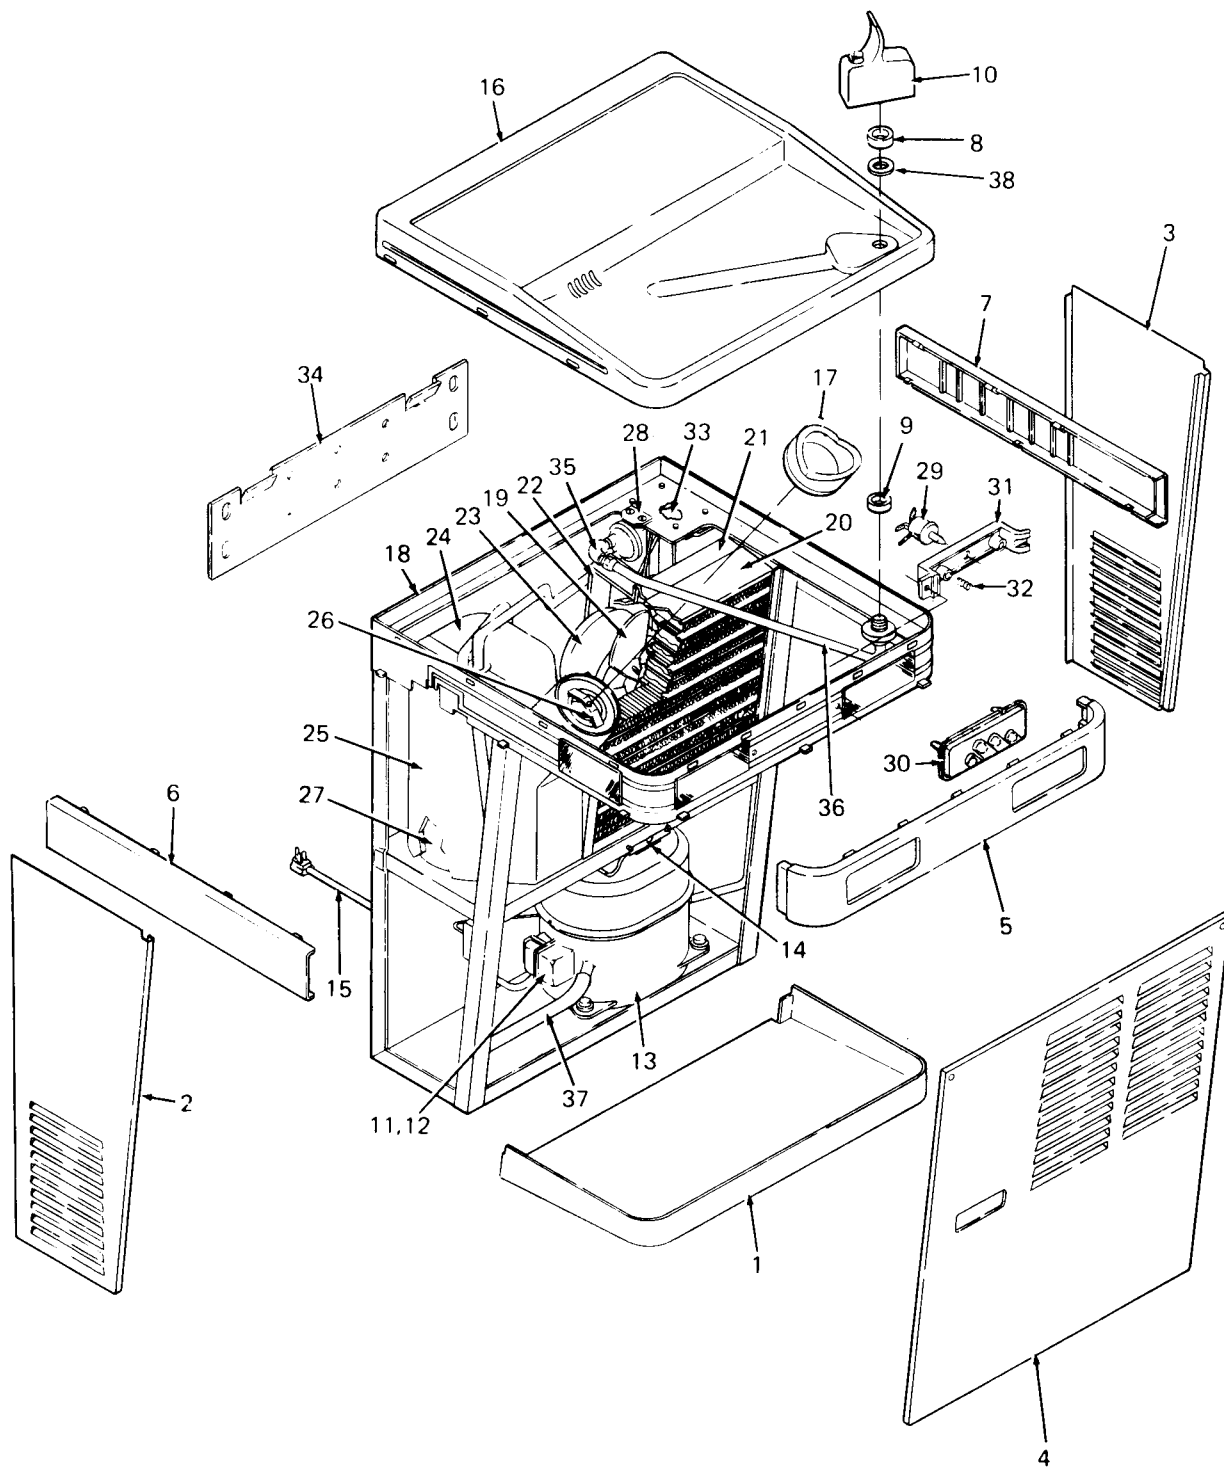

PARTS LIST

ITEM NO.	DESCRIPTION	EP8WM PLF8WM	EP8WM-D PLF8WMD	EP8WM-Q EP8WM-QA PLF8WMQ PLF8WMQA
1	Front Housing – Sandstone	026780-002	026780-002	026780-002
	Front Housing – Stainless Steel	026780-004	026780-004	026780-004
	Front Housing – Tan	026780-005	026780-005	026780-005
2	Left Side Panel – Sandstone	026798-003	026798-003	026798-003
	Left Side Panel – Stainless Steel	026798-007	026798-007	026798-007
	Left Side Panel – Tan	026798-009	026798-009	026798-009
3	Right Side Panel – Sandstone	026798-004	026798-004	026798-004
	Right Side Panel – Stainless Steel	026798-008	026798-008	026798-008
	Right Side Panel – Tan	026798-010	026798-010	026798-010
4	Front Panel – Sandstone	026802-002	026802-002	026802-002
	Front Panel – Stainless Steel	026802-004	026802-004	026802-004
	Front Panel – Tan	026802-005	026802-005	026802-005
5	Front Bezel	026869-002 CLOSED	026869-001 OPEN	026869-001 OPEN
6	Left Side Bezel	026886-003 CLOSED	026886-003 CLOSED	026886-001 OPEN
7	Right Side Bezel	026886-004 CLOSED	026886-004 CLOSED	026886-002 OPEN
8	Valve Body Gasket	008983	008983	008983
9	Washer (Under Top)	028706-001	028706-001	028706-001
10	12000 Valve Assembly	026551-002	026551-006	026551-006
	12000A Valve Assembly (PLF-001 Series) ...	030774-002	030774-004	030774-004
11	Overload	017977	017977	017977
12	Relay	017978	017978	017978
13	Compressor	027256-002	027256-002	027256-002
14	Cold Control	027040-007	027040-007	027040-007
15	Service Cord	026540-004	026540-004	026540-004
16	Top	028835-001	028835-001	028835-001
17	Waste Gasket	027205	027205	027205
18	Frame Assembly	026976-003	026976-003	026976-003
19	Fan Blade	024033	024033	024033
20	Condenser	026967	026967	026967
21	Fan Shroud	026968	026968	026968
22	Fan Motor Bracket	026969	026969	026969
23	Fan Motor Assembly	027354-009	027354-009	027354-009
24	Cooling Tank Insulation (RH)	028660-001	028660-001	028660-001
25	Cooling Tank Insulation (LH)	028661-001	028661-001	028661-001
26	Waste Assembly	026981-001	026981-001	026981-001
27	Cooling Tank Assembly (Insulated)	028789-002	028789-003	028789-003
28	Solenoid Valve	---	026985-001	026985-001
	Solenoid Valve (PLF Series)	---	029819-001	029819-001
29	Switch	---	028591-001	028591-001
30	Switch Pad	---	028587-001	028587-001
31	Switch Bracket	---	028588-001	028588-001
32	Compression Spring	---	027638-005	027638-005
33	Timer (EP8WM-QA only)	---	---	028594-001
34	Hanger Bracket	016698-002	016698-002	016698-002
35	Fitting Elbow	---	028787-001	028787-001
36	Tube Assembly Sol to Blb	---	028783-001	028783-001
37	Heat Exchanger	028785-001	028785-001	028785-001
38	Friction Washer	009281	009281	009281