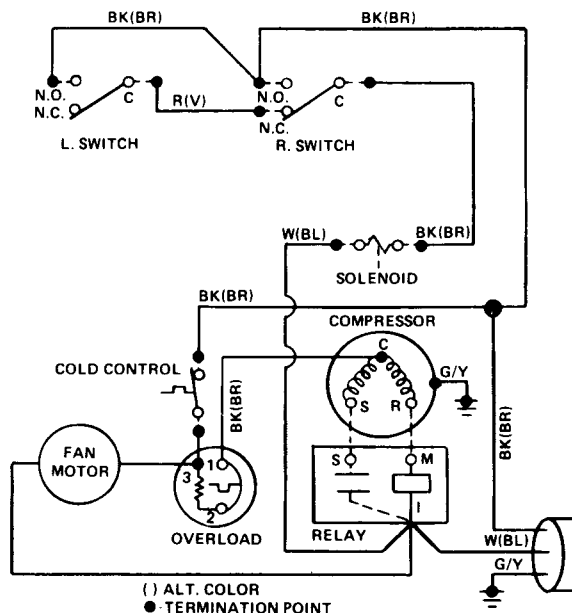

ELECTRICAL DIAGRAM

EP8WM-001

EP8WM-D

OASIS® & AQUARIUS® are registered trademarks of EBCO Manufacturing Company
The trademarks Kelvinator® and White-Westinghouse® are used under license from White Consolidated Industries, Inc.

EBCO® **MANUFACTURING COMPANY**

265 N. Hamilton Rd. • P.O. Box 13150 • Columbus, OH 43213-0150 • 614/861-1350 • FAX 614/861-5017

Printed in U.S.A.

Copyright 1993 EBCO Manufacturing Co.