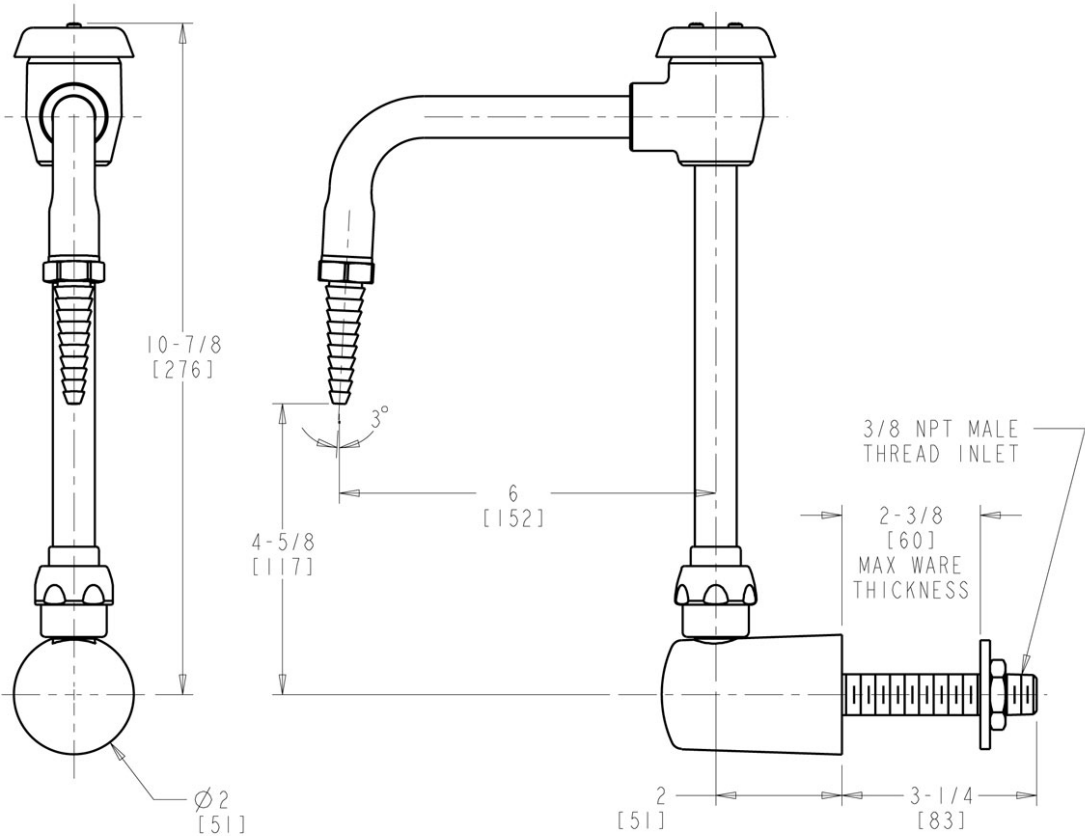

MECHANICAL FAUCETS

980-WSGN2BVBE7CP

Remote Spouts

Product Type

Laboratory Remote Spouts

Features & Specifications

- 6" Rigid / Swing Gooseneck Spout
- Full Flow Nozzle
- 4 3/4" Threaded Inlet and Shank Assembly
- Atmospheric Vacuum Breaker, Not Intended for Continuous Pressure Applications

Contractor _____

Submitted as Shown Submitted with Variations

Date _____

2100 South Clearwater Drive
Des Plaines, IL
P: 847/803-5000
F: 847/803-5454
Technical: 800/TEC-TRUE
www.chicagofaucets.com

980-WSGN2BVBE7CP

Remote Spouts

Architect/Engineer Specification

Chicago Faucets No. 980-WSGN2BVBE7CP polished chrome plated solid brass construction. 6" center to center rigid / swing field convertable gooseneck spout. Full flow laboratory serrated nozzle. Integral inlet shank(s). Mounting hardware included.