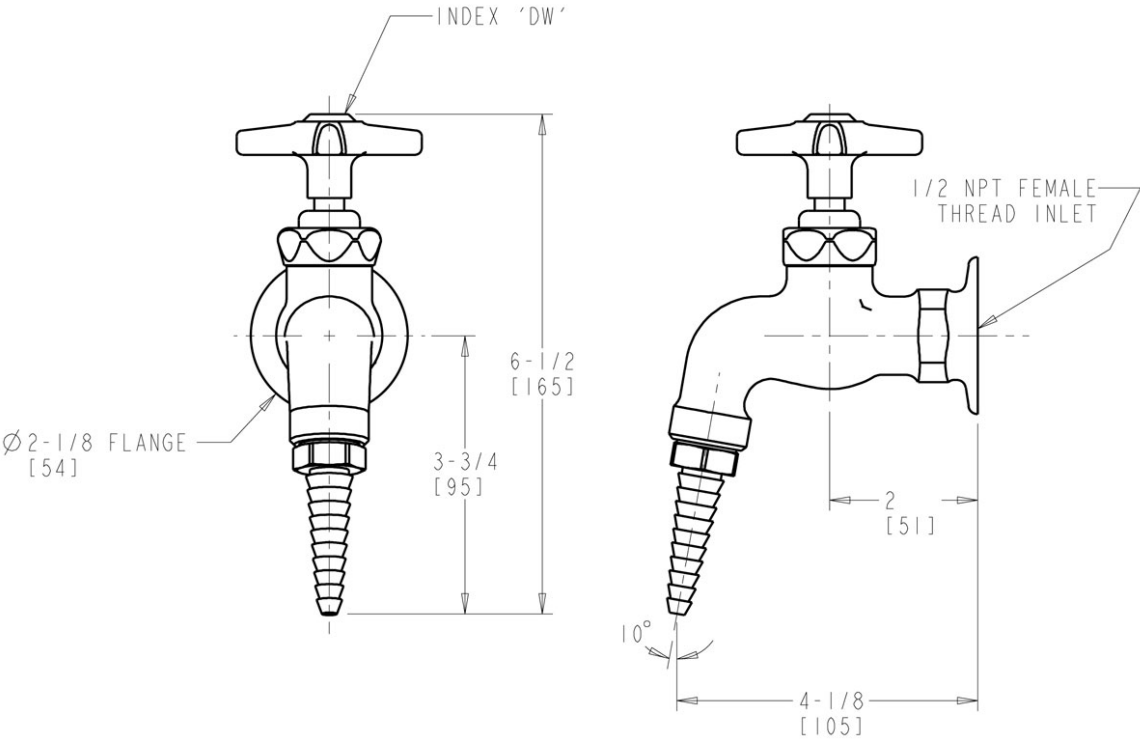

Pure Water Faucets

Product Type

Wall Mounted Tin Lined Pure Water Faucet

Features & Specifications

- Full Flow Nozzle
- 2 1/2" Cross Handle
- Klo-Self Metering Cam and Cap Design Operating Cartridge
- 1/2" NPT Flanged Female Inlet

Contractor _____

Submitted as Shown Submitted with Variations

Date _____

Architect/Engineer Specification

Chicago Faucets No. 972-CTF tin plated inside, polished chrome plated outside solid brass construction. Full flow laboratory serrated nozzle. 2 1/2" metal cross handle(s) with eight point tapered broach and dw button. Klo-self™ rebuildable self-closing cartridge, immediate shut-off, opens and closes 90° bi-directional, features square tapered stem. Integral inlet shank(s) contains standard 1/2" NPT flanged female inlet. Mounting hardware included.