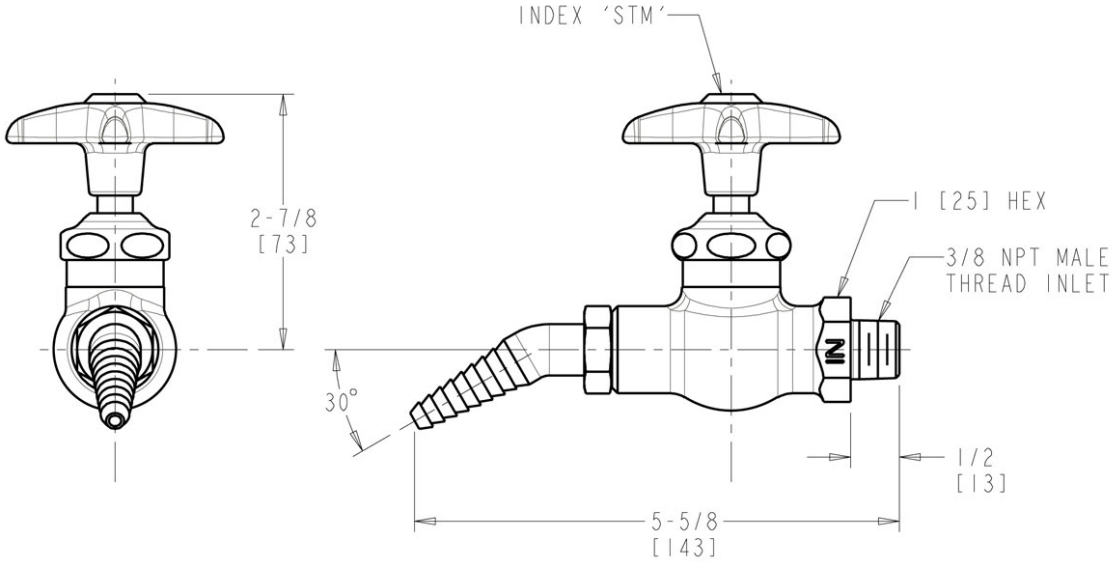

MECHANICAL FAUCETS

937-STCP

Steam Valves

Product Type

Panel Mounted Single Steam Valve

Features & Specifications

- Full Flow Nozzle
- 2 1/2" Cross Handle
- Slow Compression Operating Steam Cartridge
- 3/8" - 18 NPT Male Thread Inlet

Contractor _____

Submitted as Shown Submitted with Variations

Date _____

2100 South Clearwater Drive
Des Plaines, IL
P: 847/803-5000
F: 847/803-5454
Technical: 800/TEC-TRUE
www.chicagofaucets.com

937-STCP

Steam Valves

Architect/Engineer Specification

Chicago Faucets No. 937-STCP polished chrome plated solid brass construction. Full flow laboratory 30 degree angled serrated nozzle nozzle. 2 1/2" black nylon cross handle(s) with tapered square and stm button. Slow compression rebuildable cartridge, opens and closes 360° for fine adjustment, closes with water pressure, features square tapered stem. Integral inlet shank(s) contains standard 3/8" - 18 NPT male thread inlet. Mounting hardware included.