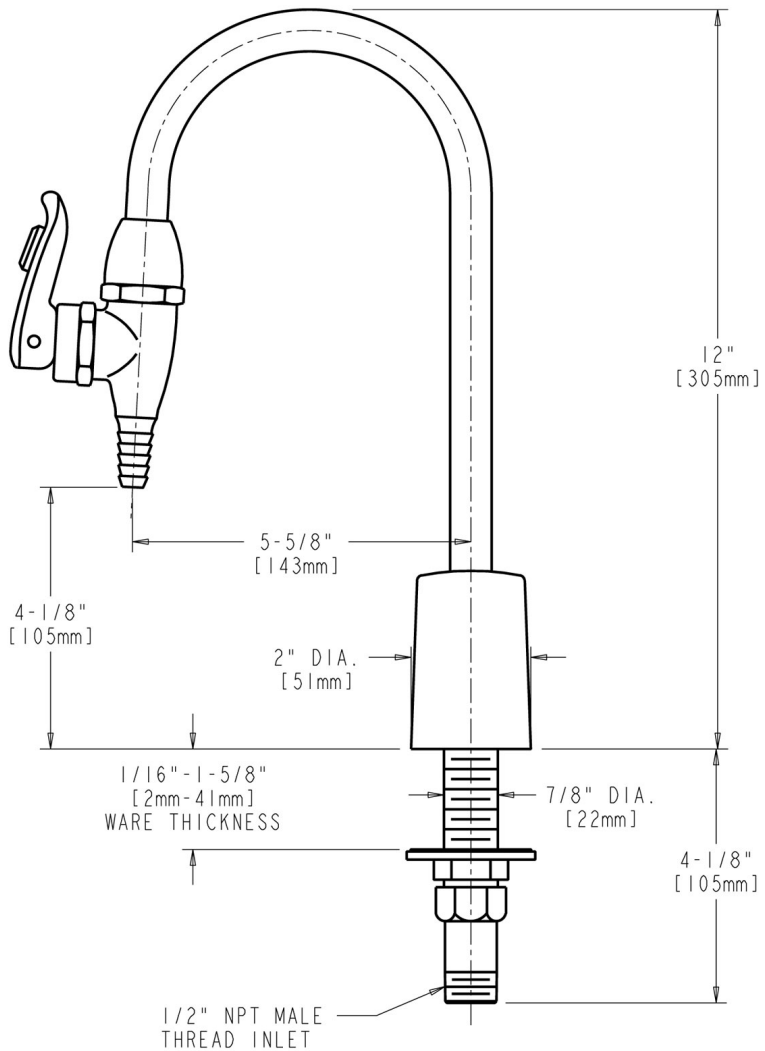

#### Features & Specifications

- 1/2" NPT Male Thread Inlet

Architect \_\_\_\_\_

Engineer \_\_\_\_\_

Contractor \_\_\_\_\_

Submitted as Shown       Submitted with Variations

Date \_\_\_\_\_

**Architect/Engineer Specification**

Chicago Faucets No. 838-CP polished chrome plated solid brass construction. Integral inlet shank(s) contains standard 1/2" NPT male thread inlet. Mounting hardware included.