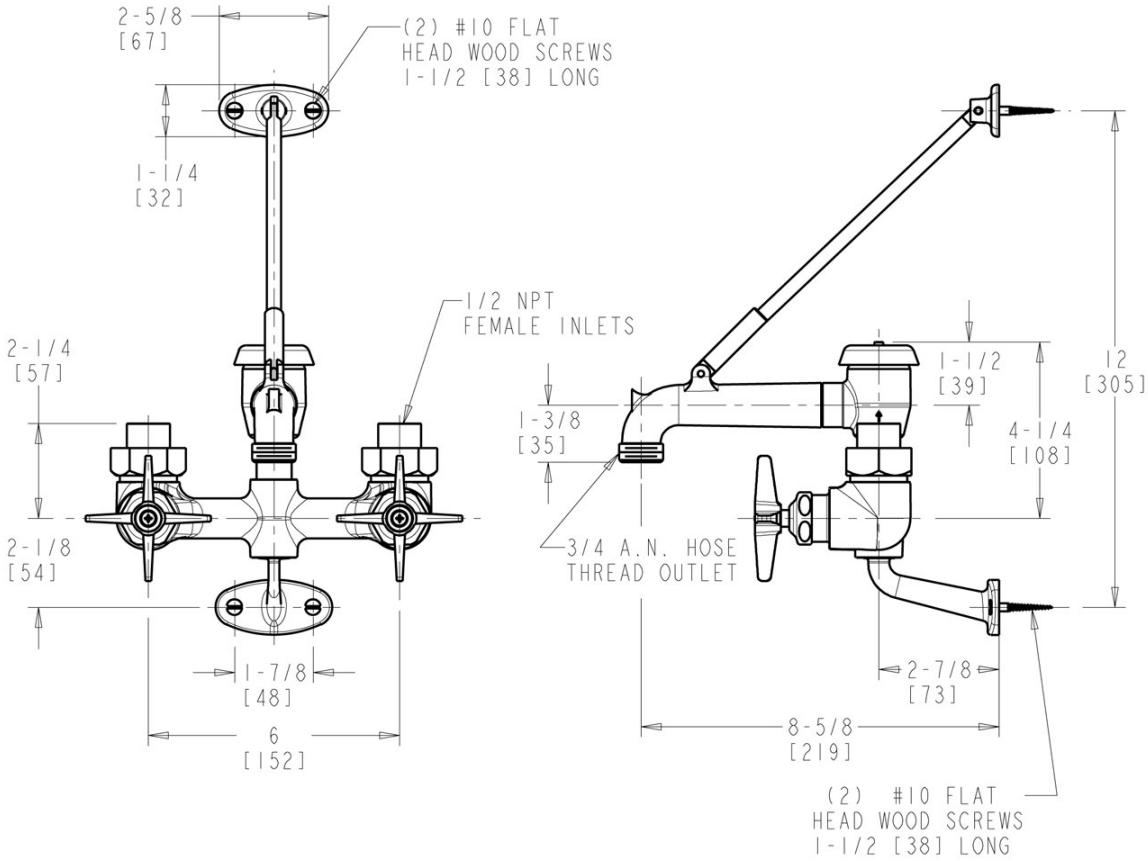

#### Features & Specifications

- 6" Fixed Centers
- 3" Cross Handle
- Ceramic 1/4 Turn Operating Cartridge Cartridge
- 1/2" NPSM Supply Inlets and Coupling Nut for 3/8" or 1/2" Flexible Riser
- Vacuum Breaker Spout with Pail Hook and Wall Brace
- Atmospheric Vacuum Breaker, Not Intended for Continuous Pressure Applications

### Architect/Engineer Specification

Chicago Faucets No. 835-XKRCF rough chrome plated solid brass construction. Vacuum breaker spout with pail hook and wall brace. 3" metal cross handle(s) with eight point tapered broach and secured blue and red buttons. Integral inlet shank(s) contains standard 1/2" NPSM supply inlets and coupling nut for 3/8" or 1/2" flexible riser. Mounting hardware included.