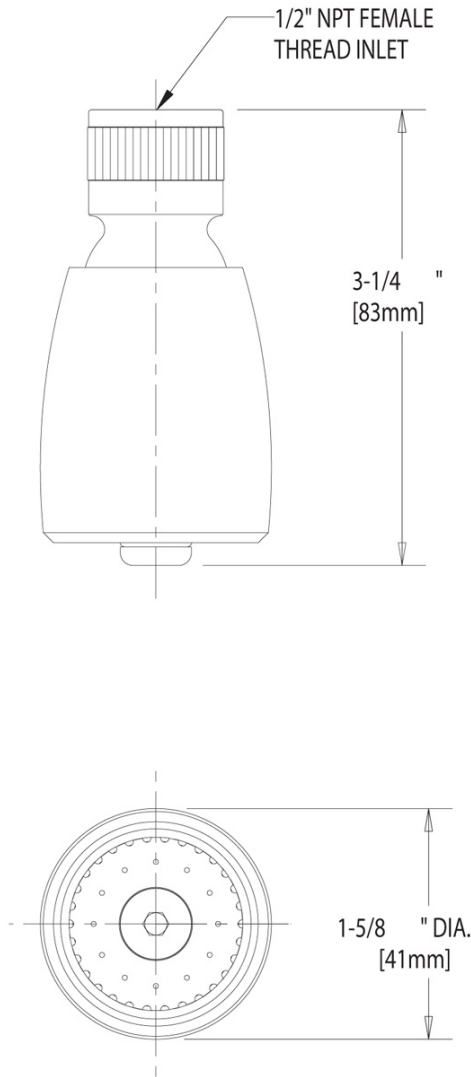

### Features & Specifications

- 1/2" NPT Female Thread Inlet
- 2.5 GPM MAX Flow Rate @ 80 PSI

**Architect/Engineer Specification**

Chicago Faucets No. 620-CP polished chrome plated solid brass construction. Integral inlet shank(s). 1/2" NPT female thread inlet. 2.5 GPM max flow rate @ 80 psi. Mounting hardware included. This product is tested and certified to industry standards: ASME A112.18.1, and CSA B125.1.