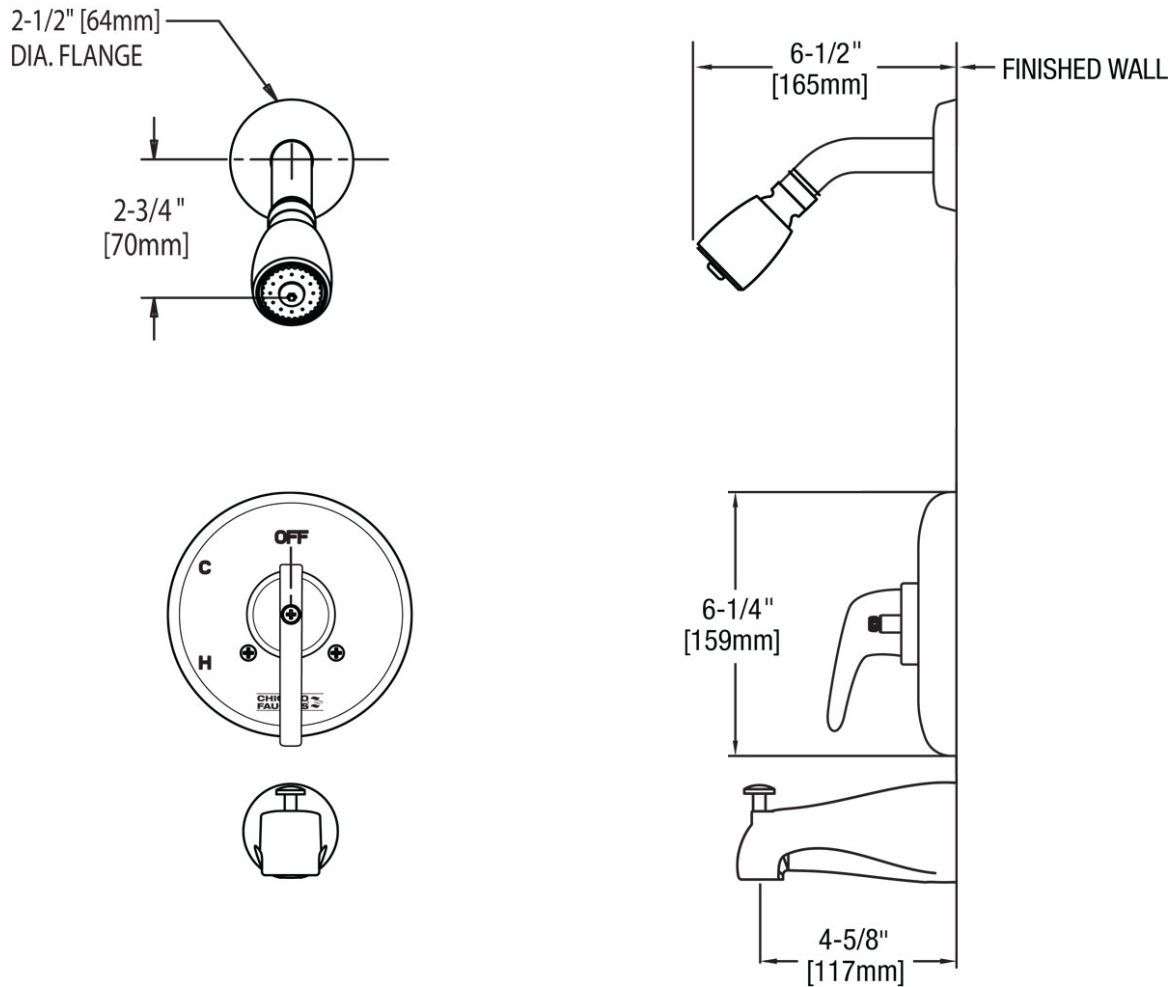

#### Features & Specifications

- Pressure Balancing
- 5 1/2" Tub Spout Zinc Die Cast Spout
- Valve Trim Included

### Architect/Engineer Specification

Chicago Faucets No. 1900-TKCP polished chrome plated solid brass construction. 5 1/2" center to center tub spout zinc die cast spout. Integral inlet shank(s). Valve trim included. Mounting hardware included.