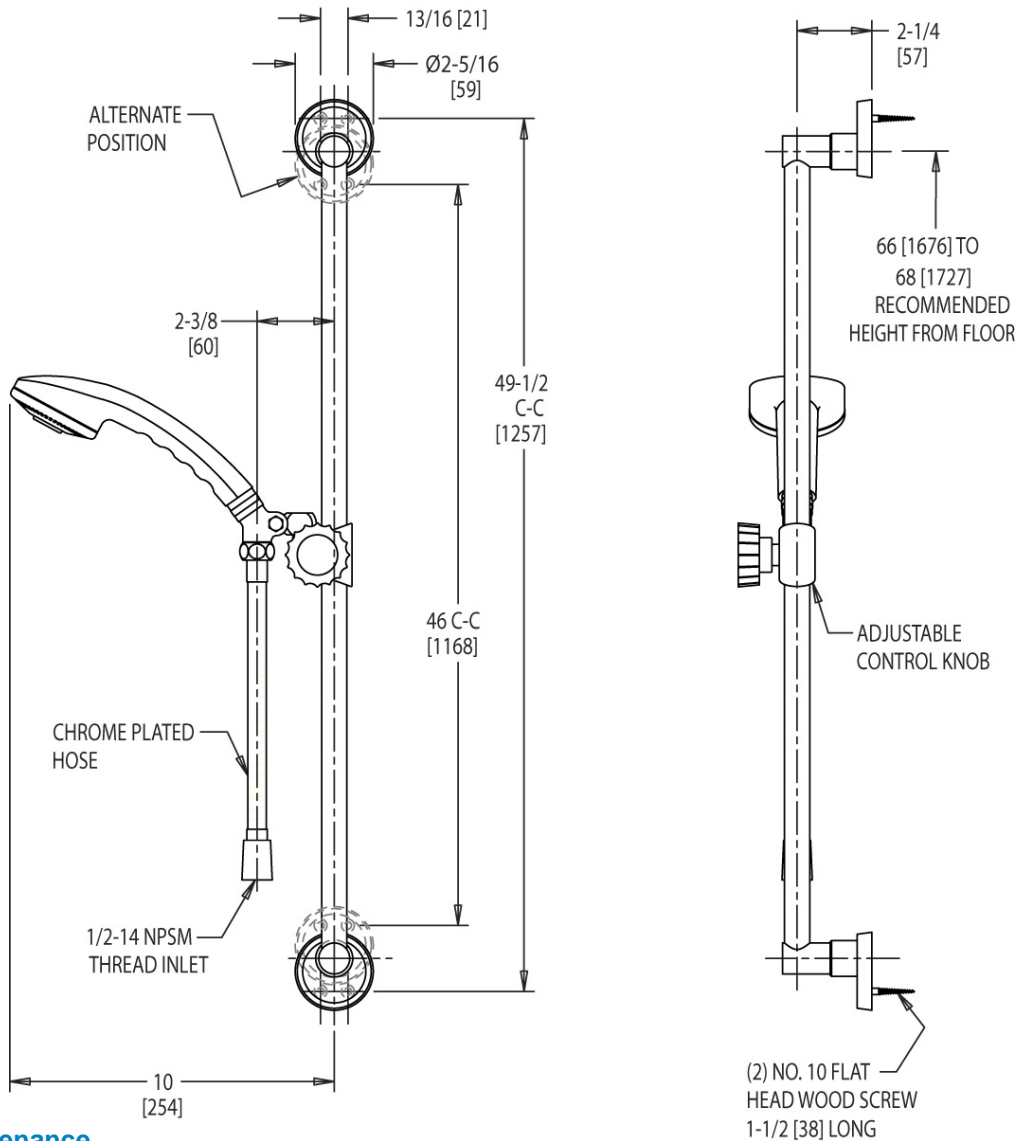

Wall Mounted Hand Shower Fitting

Product Type

Wall Mounted Hand Shower Fitting

Features & Specifications

- Hand Spray
- 1/2" NPSM Female Thread Inlet
- 69" Chrome Plated Stainless Steel Hose

Warranty

- Lifetime Limited Faucet Warranty
- 5-Year Limited Cartridge Warranty
- 1-Year Limited Finish Warranty

Date _____

Wall Mounted Hand Shower Fitting

Architect/Engineer Specification

Chicago Faucets No. 153-CP, Chrome plated finish. 69" stainless steel hose. 48" spray adjustable wall bar. Built-in flow control with 2.5 GPM (9.5 L/min) flow rate. 1/2" NSPM female inlet. Bar hook with adjustable control knob and mounting hardware included. This product meets ADA requirements and is tested and certified to industry standards: ASME A112.18.1 and CSA B125.