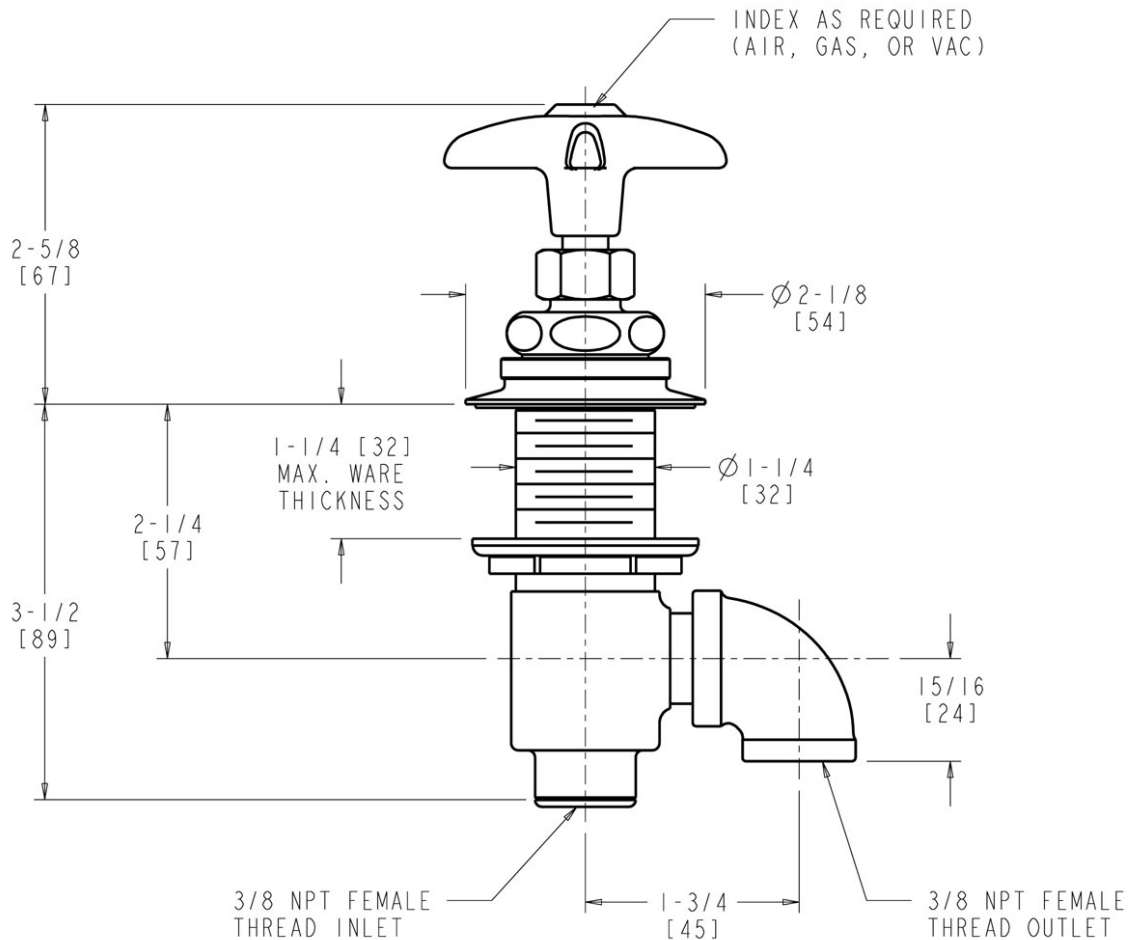

MECHANICAL FAUCETS

1322-205AGVCP

Remote Valves

Product Type

Laboratory Remote Valves

Features & Specifications

- 2 1/2" Cross Handle
- Needle Valve Compression Operating Cartridge
- 3/8" - 18 NPT Female Thread Inlet

Model Specified _____

Architect _____

Engineer _____

Contractor _____

Submitted as Shown Submitted with Variations

Date _____

2100 South Clearwater Drive
Des Plaines, IL
P: 847/803-5000
F: 847/803-5454
Technical: 800/TEC-TRUE
www.chicagofaucets.com

1322-205AGVCP

Remote Valves

Architect/Engineer Specification

Chicago Faucets No. 1322-205AGVCP polished chrome plated solid brass construction. 2 1/2" black nylon cross handle(s) with tapered square and air, gas or vac button. Integral inlet shank(s) contains standard 3/8" - 18 NPT female thread inlet. Mounting hardware included.