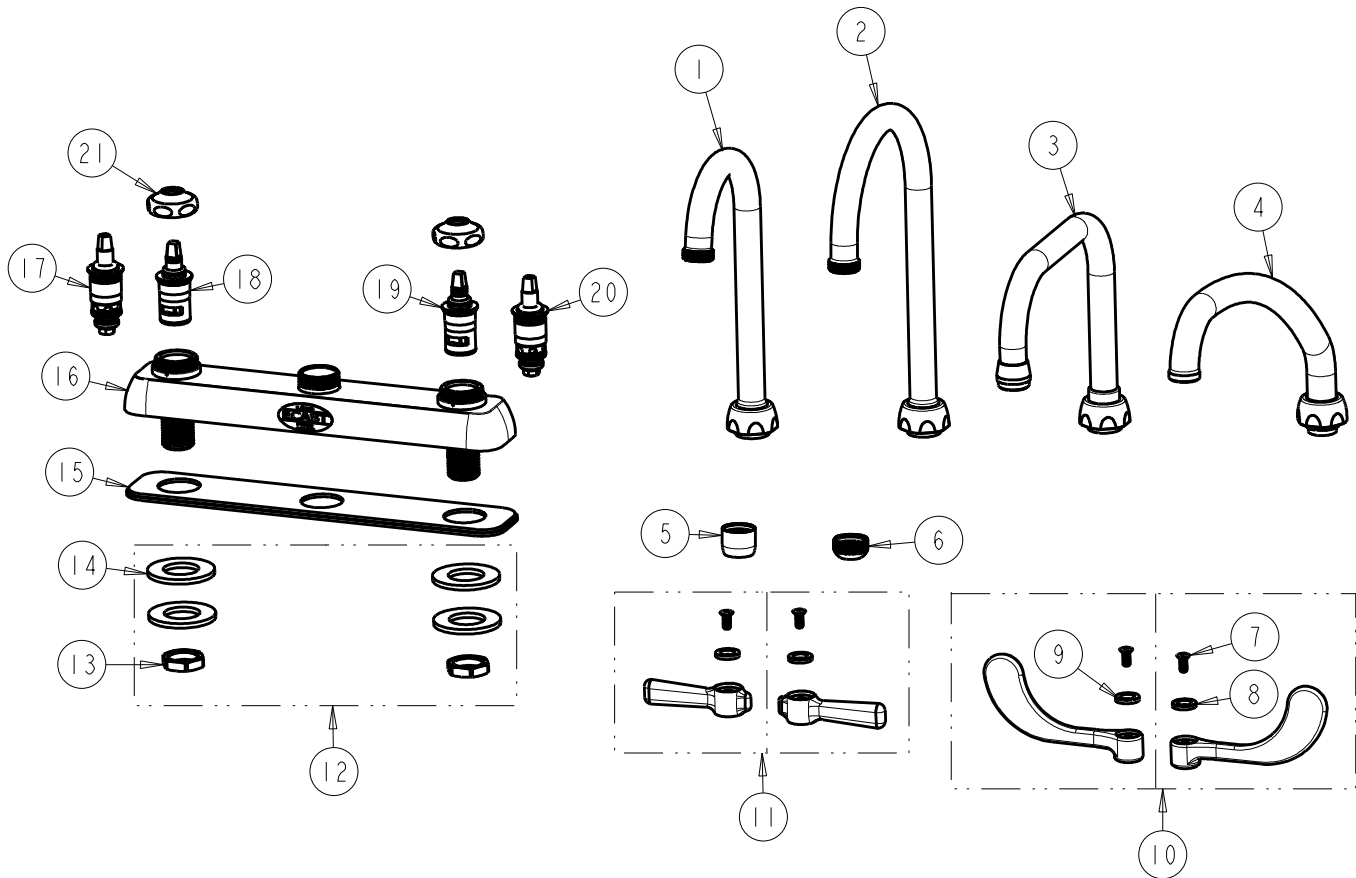

CHICAGO FAUCETS
a Geberit company

2100 South Clearwater Drive
Des Plaines, IL 60018
Phone: 847-803-5000
Fax: 847-803-5454
www.chicagofaucets.com

REPAIR PARTS

FITTING NO.

W8D

SUBMITTED MODEL NO.

ITEM NO.

BY: JAR DATE: 09-05-12

CHK: *[Signature]* REV:

FOR TECHNICAL ASSISTANCE
1-800-TEC-TRUE (1-800-832-8783)

ITEM	PART NO.	DESCRIPTION	ITEM	PART NO.	DESCRIPTION
1	GN1AJKABCP	SPOUT	12	520-PPJKNF	KIT, HARDWARE
2	GN2AJKABCP	GN SPOUT PLAIN END	13	49-004JKRBF	LOCKNUT
3	DB6AJKABCP	SPOUT	14	521-005JKNF	STEEL WASHER
4	L9LESSE3JKCP	SPOUT	15	520-003JKNF	8" DECK GASKET
5	E35JKCP	SOFTFLO AERATOR 1.5 GPM	16	---	NOT SOLD SEPARATELY
6	E1JKABRCF	QUIXTOP OUTLET	17	1-100XTJKABNF	QUATURN CARTRIDGE (LH)
7	420-010JKRCF	SCREW, 10-32 UNC PH 1/2	18	1-100XKJKABNF	LH CERAMIC CARTRIDGE
8	633-123JKNF	INDEX BUTTON (BLUE)	19	1-099XKJKABNF	RH CERAMIC CARTRIDGE
9	633-023JKNF	INDEX BUTTON (RED)	20	1-099XTJKABNF	QUATURN CARTRIDGE (RH)
10	317-PRJKCP	HANDLE, 4" WRISTBLADE (PAIR)	21	1-214JKCP	CAP NUT
11	369-PRJKCP	LEVER HANDLE ASSEMBLY (PAIR)			