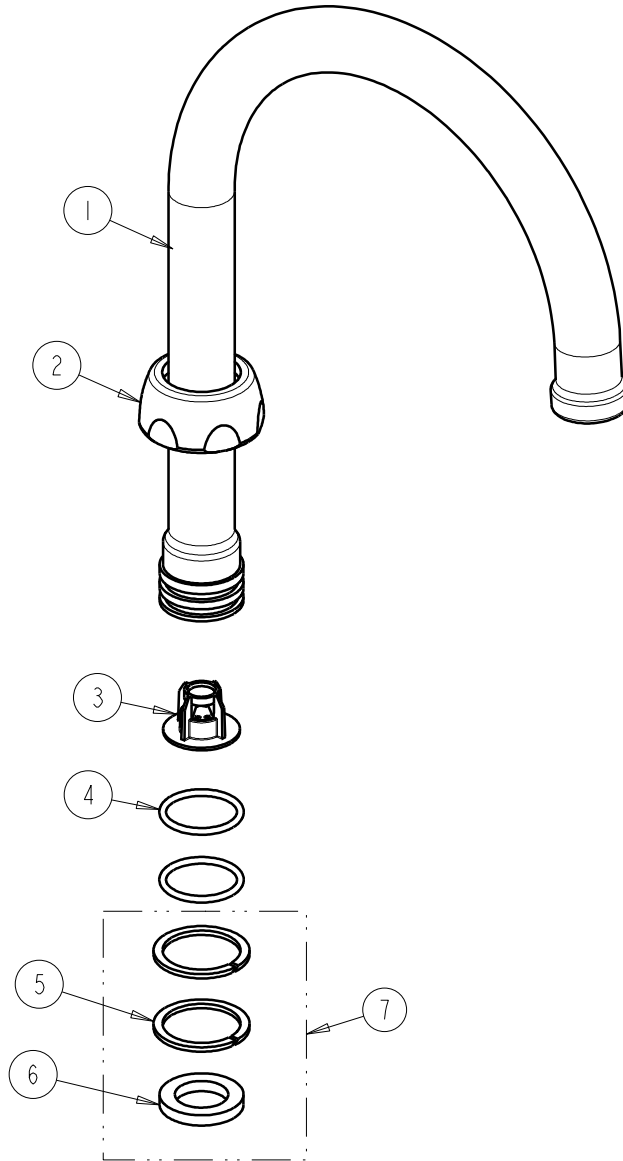

CHICAGO FAUCETS
a Geberit company

2100 South Clearwater Drive
Des Plaines, IL 60018
Phone: 847-803-5000
Fax: 847-803-5454
www.chicagofaucets.com

REPAIR PARTS

FITTING NO.

GN2H8FCJKCP

SUBMITTED MODEL NO.

ITEM NO.

FOR TECHNICAL ASSISTANCE
1-800-TEC-TRUE (1-800-832-8783)

BY: JAR DATE: 03-01-10

CHK: *[Signature]* REV:

ITEM	PART NO.	DESCRIPTION
1	----	TUBE SPOUT (PLAIN END)
2	1100-208JKCP	NUT, SPOUT 1-1/16-18 UNEF
3	50-043KJKNF	FLOW CONTROL 1.5 GPM
4	50-035JKNF	O RING 0.739 X .070
5	50-036JKNF	SPLIT WASHER
6	340-004JKNF	CELCON WASHER
7	225-TJKNF	KIT, BAG WASHERS