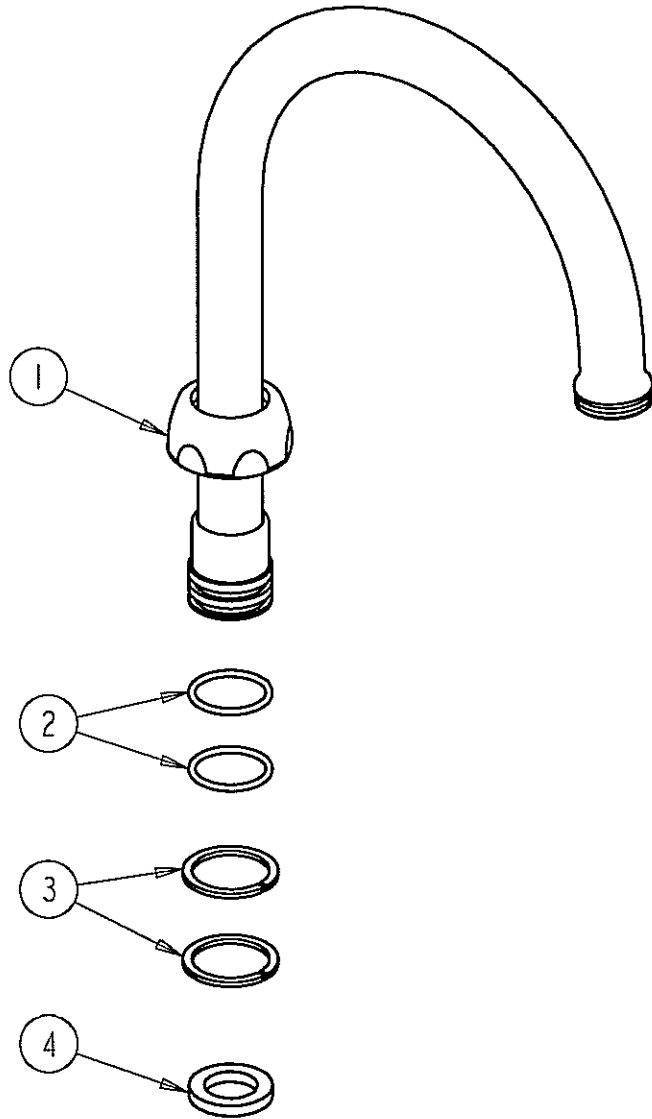

# PARTS LIST

BY: SID  
CHK'D: *AT*

**CHICAGO FAUCETS**  
*Let's As Long As The Building*

FINISH: AS SPECIFIED  
DATE: 11-14-02

GN2AH8

ITEM NO.	PART NO.	DESCRIPTION
1	1100-208	SPOUT NUT
2	50-035	O-RING
3	50-036	SPLIT WASHER
4	340-004	CELCON WASHER