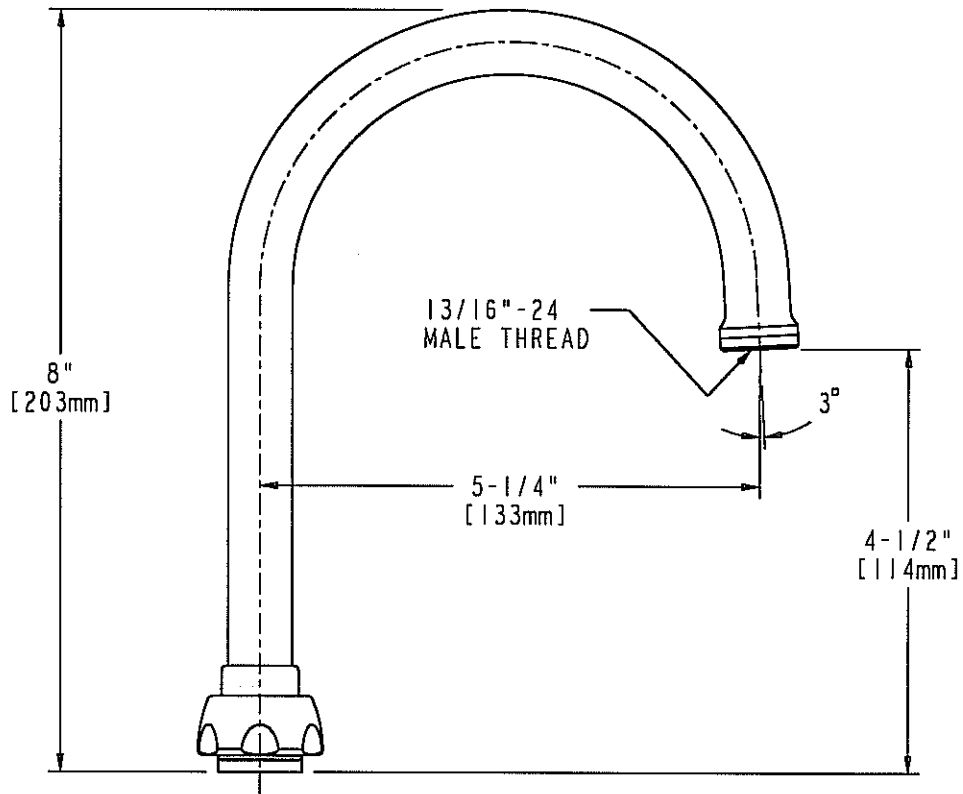

FITTING NO.

GN2AH8

SUBMITTED MODEL NO.

JOB NAME

ITEM NO.

SUBMITTED AS SHOWN

SUBMITTED AS NOTED

SEE ATTACHED FOR
SUBMITTED MODIFICATION

DIMENSIONS IN INCHES AND [MILLIMETERS].

TECHNICAL DATA

- RIGID/SWING GOOSENECK SPOUT
- POLISHED CHROME FINISH OR AS SPECIFIED

DATE: 07-30-97

BY: MGM

CHK'D: *DT*

APP'D:

REV: 07-30-97