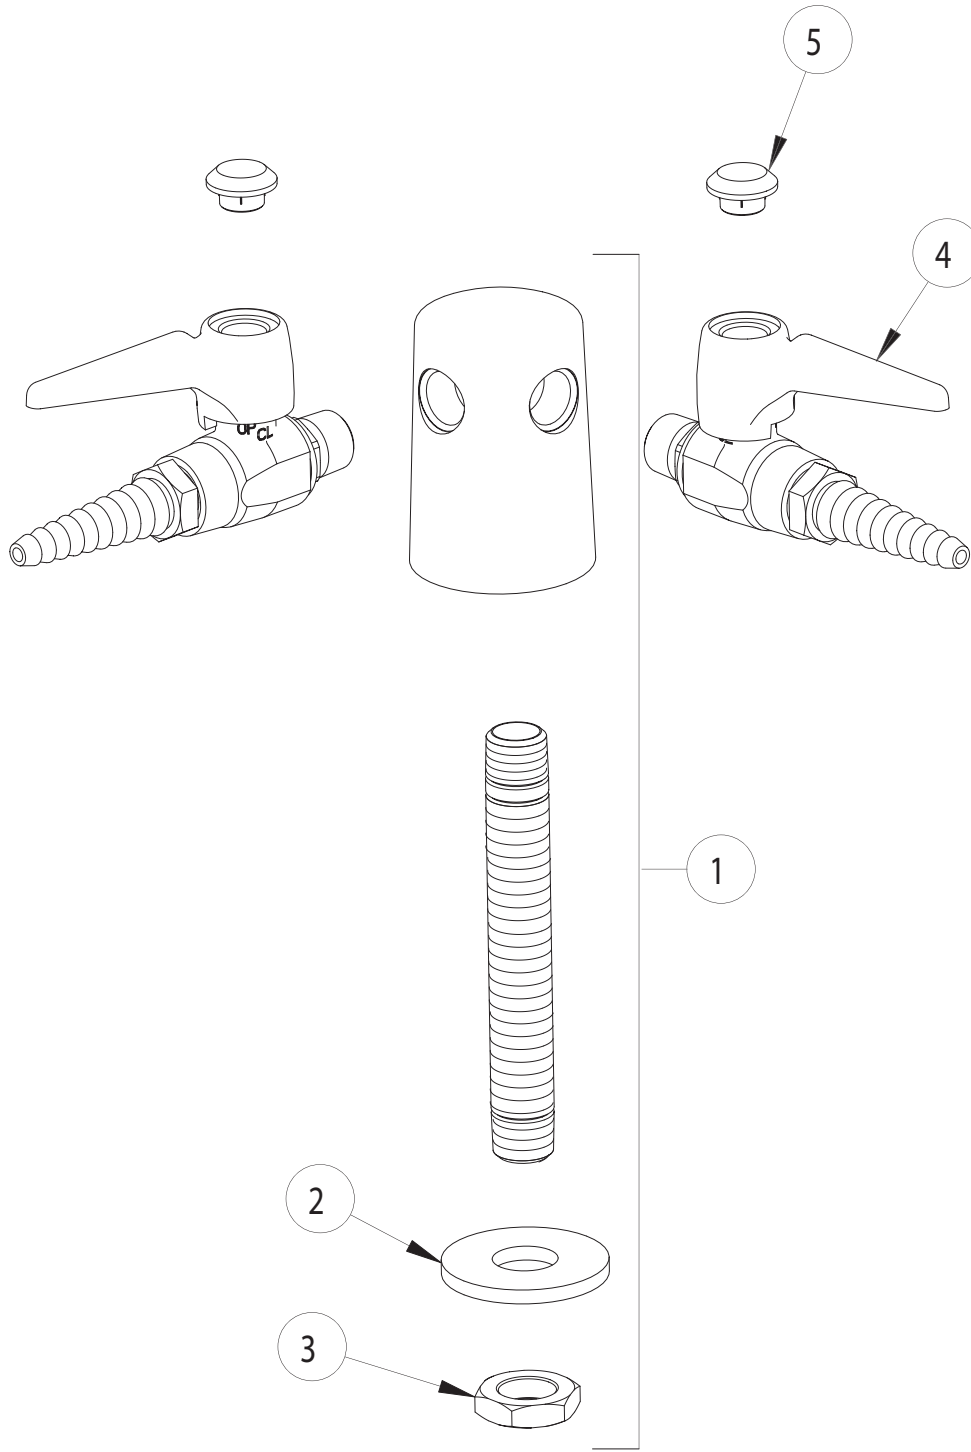

PARTS LIST

BY: JAR
CHK'D:

FINISH: AS SPECIFIED
DATE: 05-03-01

982-WS909AGV

ITEM NO.	PART NO.	DESCRIPTION
1	982-WS	TURRET ASSEMBLY
2	705-010	WASHER
3	705-008	LOCKNUT
4	909-LESS216-28	BALL VALVE
5	216-328	'GAS' INDEX BUTTON
5A	216-378	'VAC' INDEX BUTTON
5B	216-278	'AIR' INDEX BUTTON