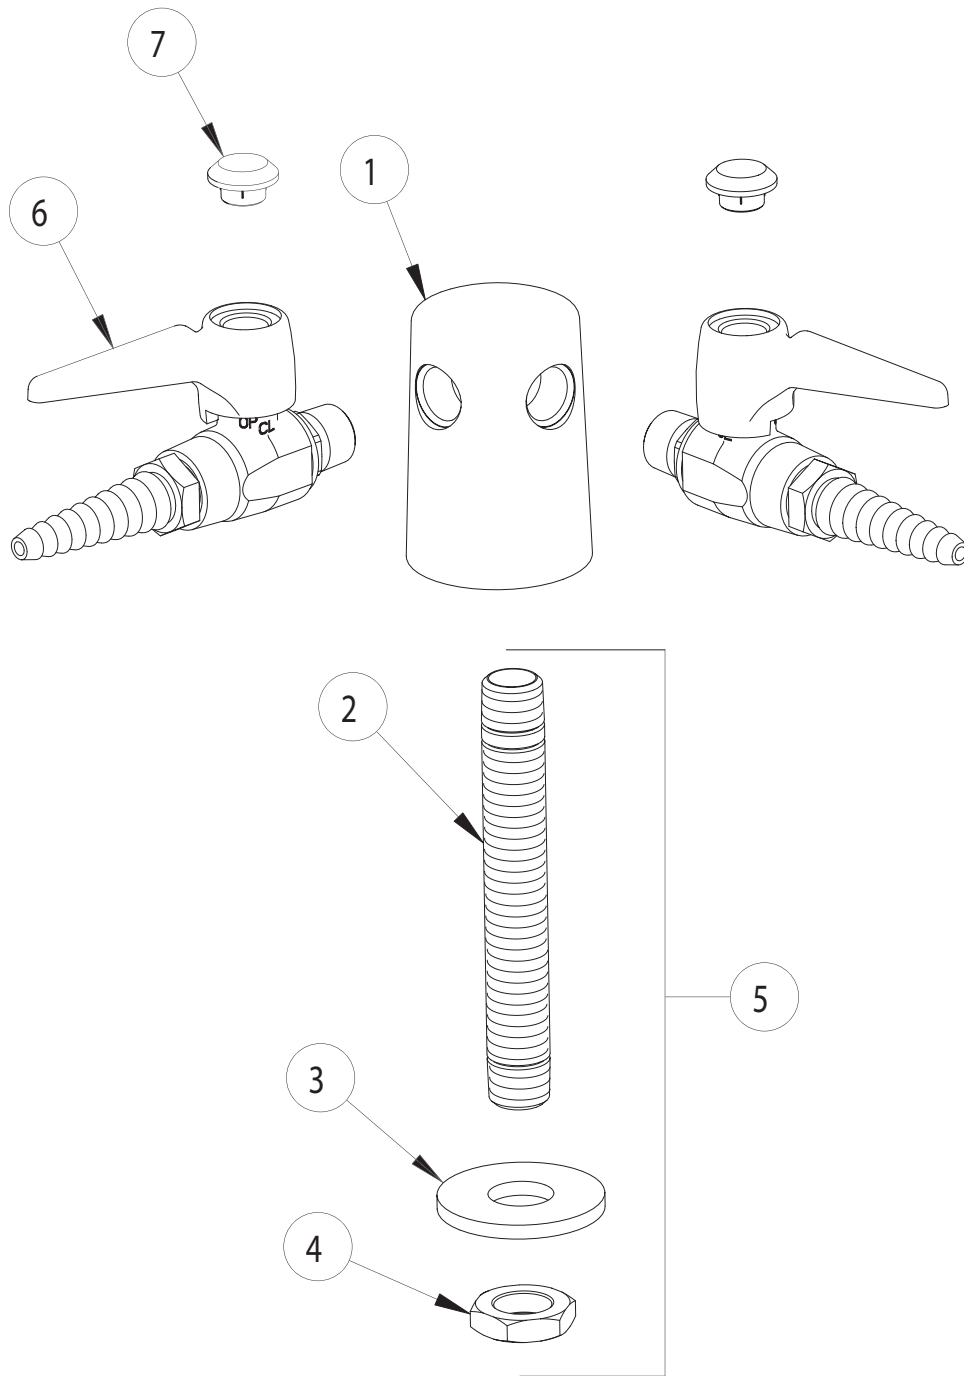

# PARTS LIST

BY: JAR  
CHK'D:

FINISH:  
DATE:

AS SPECIFIED  
05-02-01

982-909-957-3KAGV

ITEM NO.	PART NO.	DESCRIPTION
1	982	TURRET (2 OUTLETS) 90 DEG.
2	957-003	MALE THREAD SHANK
3	705-010	WASHER
4	705-008	NUT
5	957-003K	SHANK ASSEMBLY
6	909-LESS216-28	BALL VALVE
7	216-328	'GAS' INDEX BUTTON
7	216-378	'VAC' INDEX BUTTON
7	216-278	'AIR' INDEX BUTTON