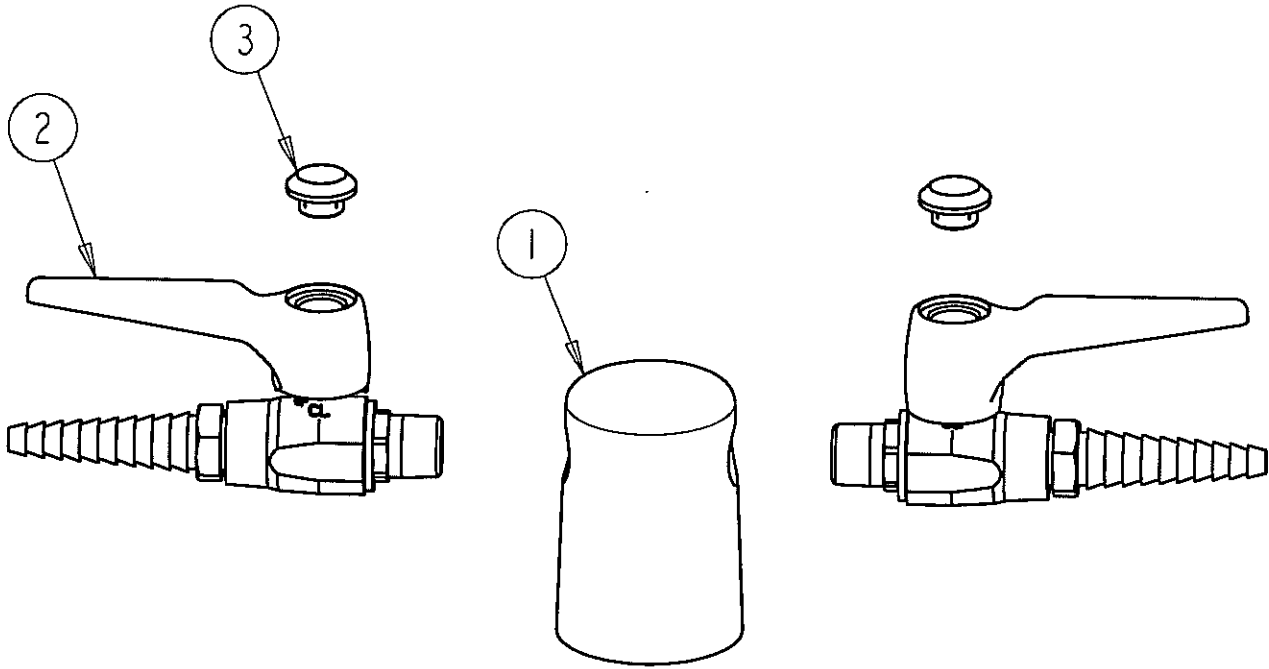

PARTS LIST

BY: SID
CHK'D: DT

CHICAGO FAUCETS
a Geberit company

FINISH: AS SPECIFIED
DATE: 05-06-04

981-909CAG

ITEM NO.	PART NO.	DESCRIPTION
1	981	TURRET (2 OUTLETS) 180 DEG.
2	909-CLESS216-28	BALL VALVE WITH CHECK
3	216-328	'GAS' INDEX BUTTON
3B	216-278	'AIR' INDEX BUTTON