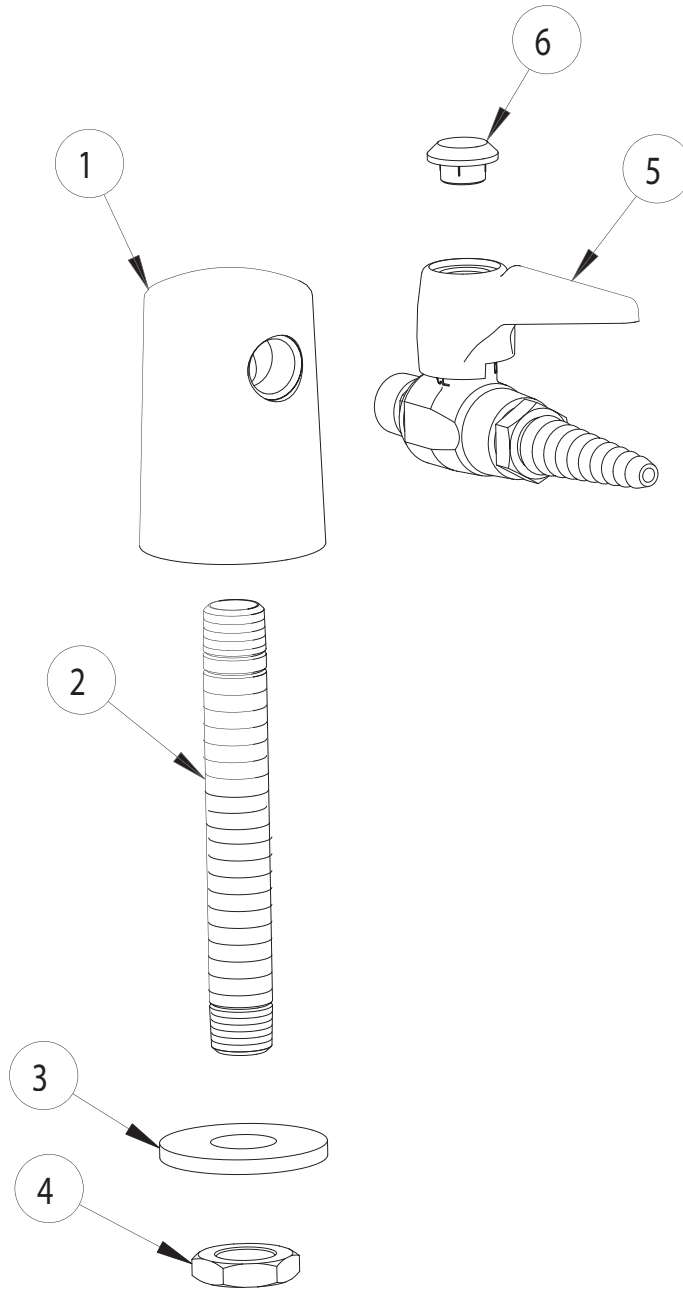

# PARTS LIST

BY: JAR  
CHK'D:

FINISH:  
DATE:

AS REQUIRED  
05-02-01

980-909-957-3KAGV

ITEM NO.	PART NO.	DESCRIPTION
1	980	TURRET
2	957-003	MALE THREAD SHANK
3	705-010	WASHER
4	705-008	NIPPLE
5	909-LESS216-28	BALL VALVE
6	216-328	'GAS' INDEX BUTTON
6A	216-378	'VAC' INDEX BUTTON
6B	216-278	'AIR' INDEX BUTTON