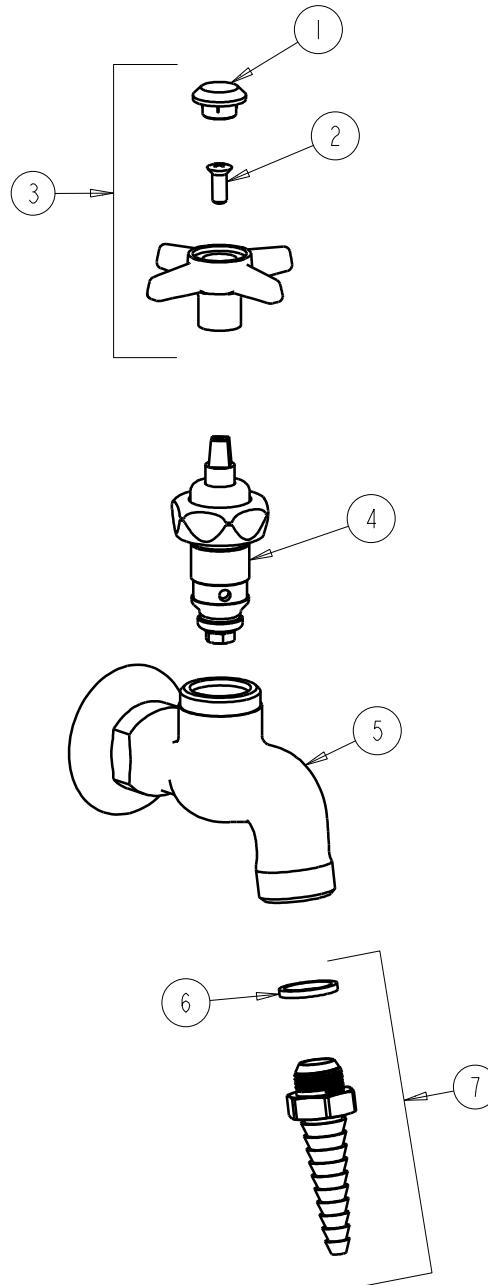

REPAIR PARTS

BY: JAR DATE: 11-02-07
CHK: *[Signature]* REV:

FITTING NO.

972-CTF

SUBMITTED MODEL NO.

ITEM NO.

FOR TECHNICAL ASSISTANCE
1-800-TEC-TRUE (1-800-832-8783)

ITEM	PART NO.	DESCRIPTION
1	216-428JKNF	BUTTON 'DW'
2	420-010JKRCF	SCREW, 10-32 UNC PH 1/2
3	204-DWJKCP	HANDLE ASSEMBLY
4	826-XJKTPF	KLO-SELF CARTRIDGE
5	---	VALVE BODY NOT SOLD SEPARATELY
6	229-003JKNF	WASHER
7	E7JKCTF	SERRATED HOSE NOZZLE