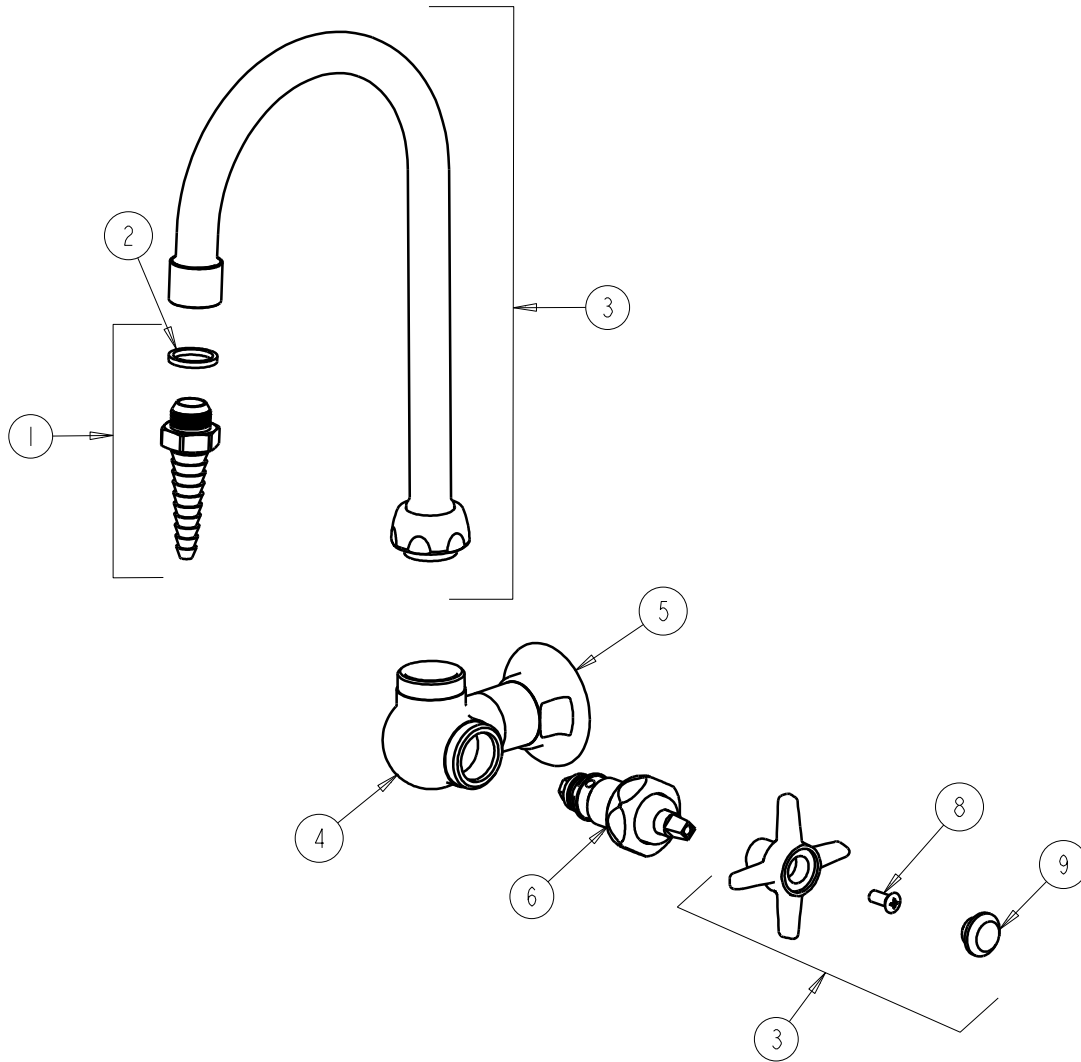

CHICAGO FAUCETS
a Geberit company

2100 South Clearwater Drive
Des Plaines, IL 60018
Phone: 847-803-5000
Fax: 847-803-5454
www.chicagofaucets.com

REPAIR PARTS

BY: JAR DATE: 11-02-07
CHK: *JAR* REV:

FITTING NO.

970-CTF

SUBMITTED MODEL NO.

ITEM NO.

FOR TECHNICAL ASSISTANCE
1-800-TEC-TRUE (1-800-832-8783)

ITEM	PART NO.	DESCRIPTION
1	E7JKCTF	SERRATED HOSE NOZZLE
2	229-003JKNF	WASHER
3	GN2BE7JKCTF	GN SPOUT B TYPE END
4	---	VALVE BODY NOT SOLD SEPARATELY
5	---	FLANGE (NOT SOLD SEPARATELY)
6	826-XJKTPF	KLO-SELF CARTRIDGE
7	204-DWJKCP	HANDLE ASSEMBLY
8	420-010JKRCF	SCREW, 10-32 UNC PH 1/2
9	216-428JKNF	BUTTON 'DW'