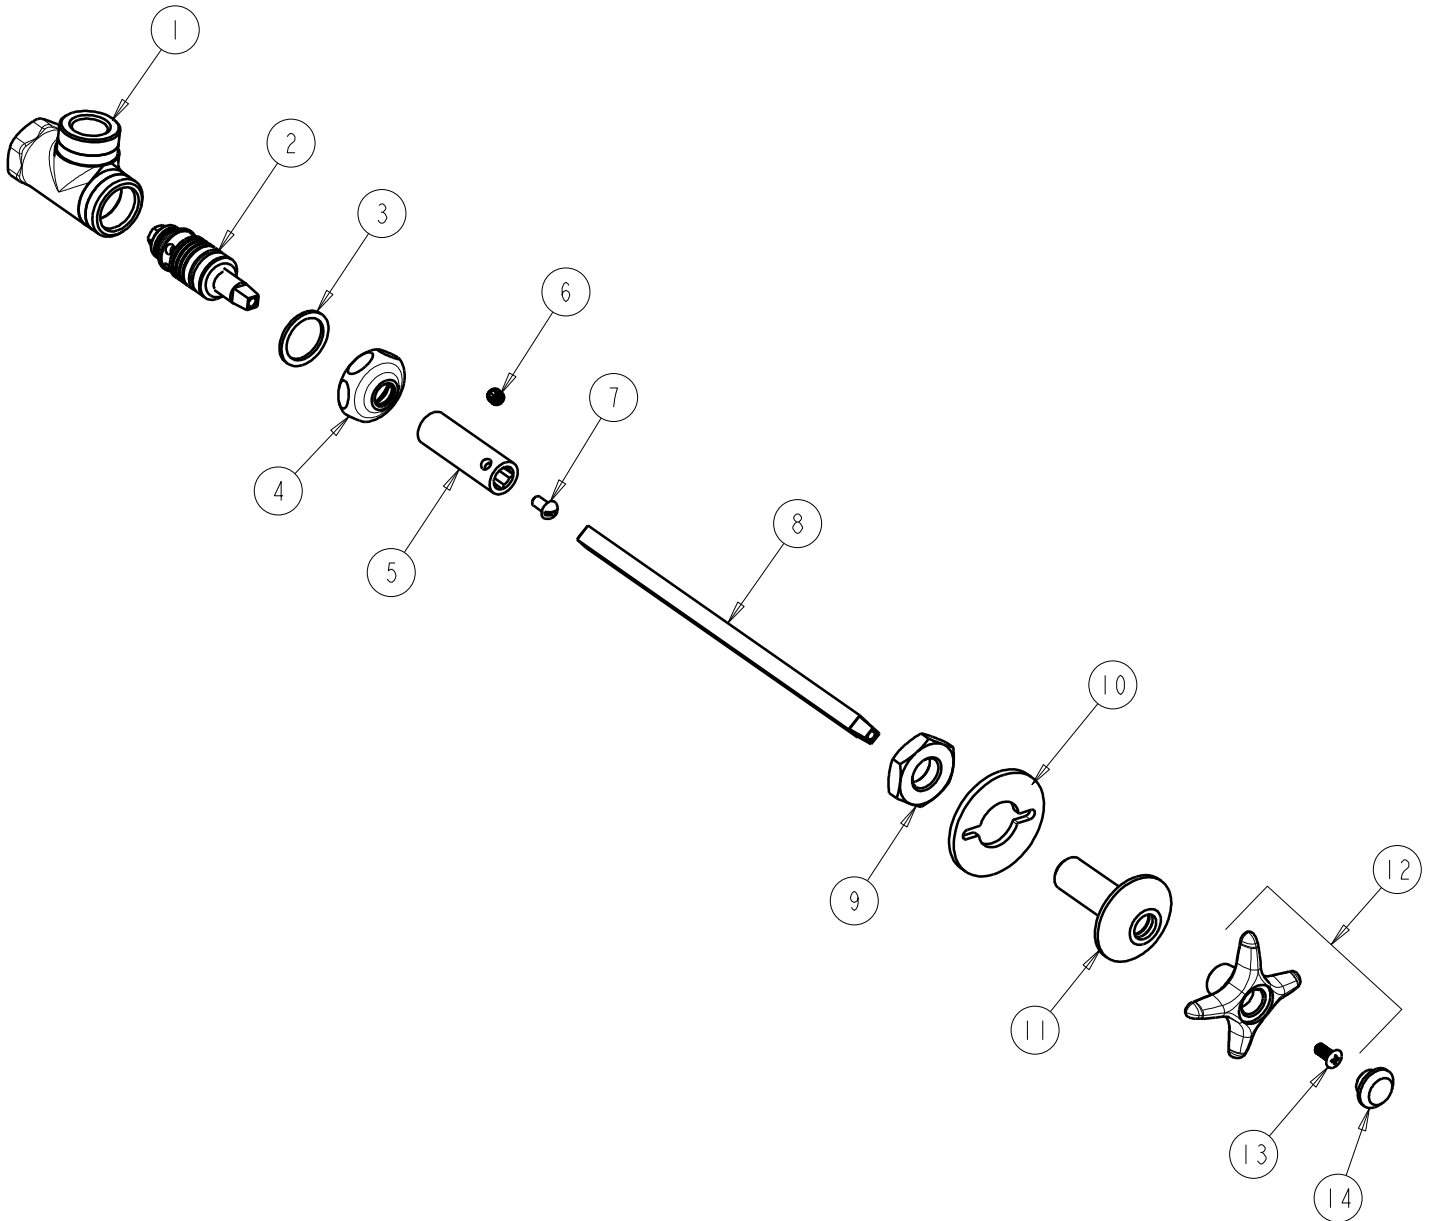

CHICAGO FAUCETS
a Geberit company

2100 South Clearwater Drive
Des Plaines, IL 60018
Phone: 847-803-5000
Fax: 847-803-5454
www.chicagofaucets.com

REPAIR PARTS

FITTING NO.

962-VOSCP

SUBMITTED MODEL NO.

ITEM NO.

BY: JAR DATE: 11-1-07

CHK: *[Signature]* REV: 06-03-09

FOR TECHNICAL ASSISTANCE
1-800-TEC-TRUE (1-800-832-8783)

ITEM	PART NO.	DESCRIPTION
1	---	VALVE BODY (NOT SOLD SEPERATELY)
2	937-XSTJKNF	CARTRIDGE, SLO-COMP. (FOR STEAM)
3	1-343JKNF	GASKET
4	1-214JKCP	CAP
5	638-108JKRBF	SLEEVE
6	371-009JKNF	SET SCREW
7	1-017JKRBF	SCREW
8	957-001JKRCF	STEM (23)
9	56-024JKRBF	NUT
10	807-112JKNF	WASHER
11	957-007JKCP	FLANGE ASSEMBLY
12	204-LESS216-28JKCP	HANDLE ASSEMBLY (STM)
13	420-010JKRCF	SCREW, 10-32 UNC PH 1/2
14	216-228JKNF	BUTTON 'STM'