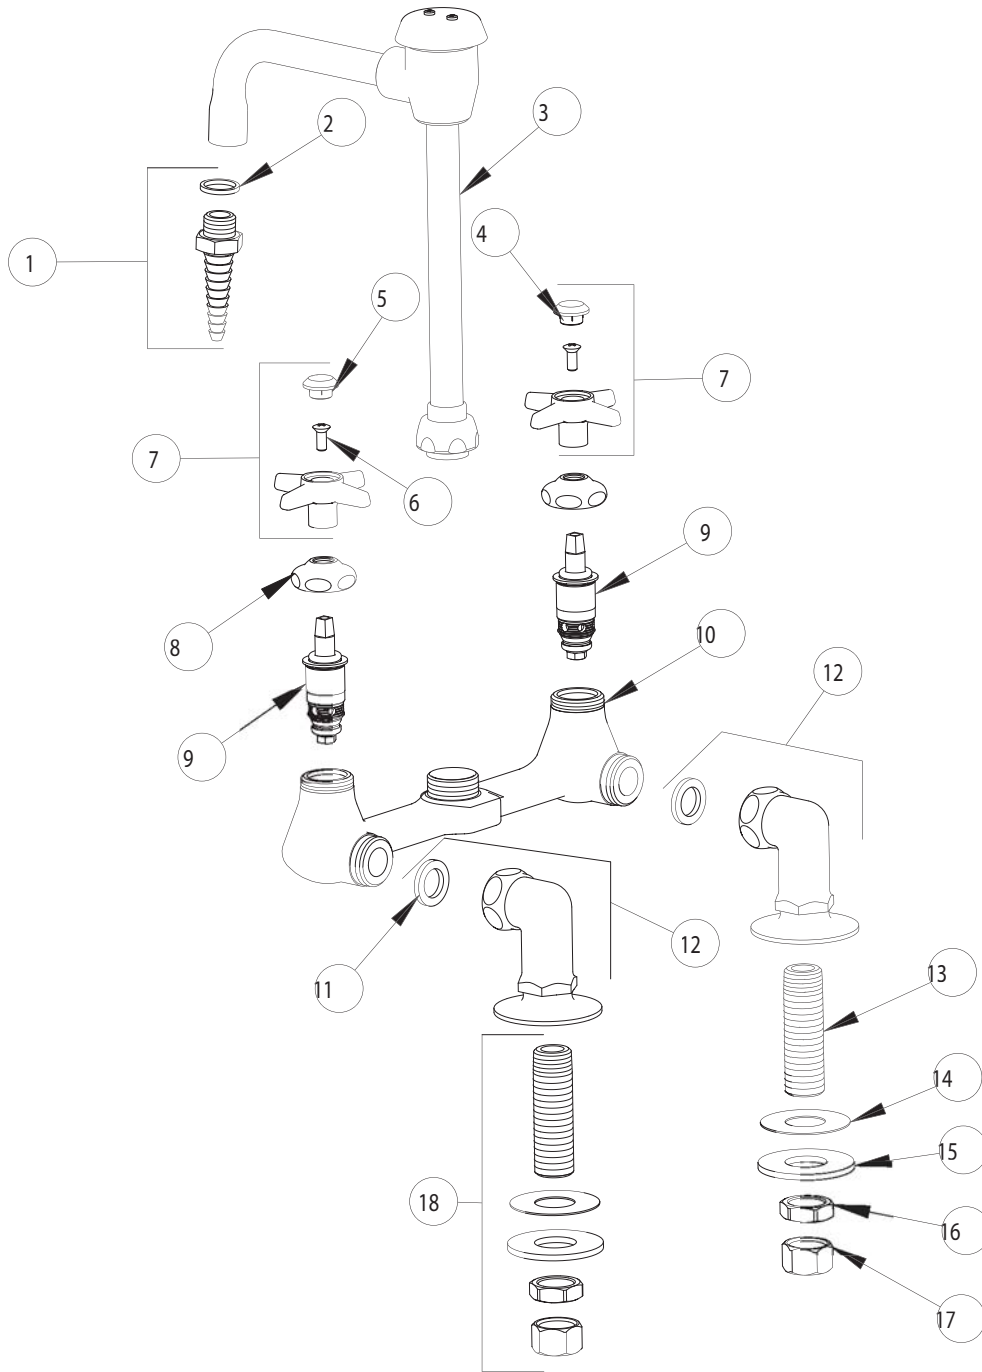

# PARTS LIST

BY: SID  
CHK'D:

FINISH:  
DATE:

AS SPECIFIED  
10-30-01

947

ITEM NO.	PART NO.	DESCRIPTION	ITEM NO.	PART NO.	DESCRIPTION
1	E7	LAB NOZZLE OUTLET	10	----	VALVE BODY (NOT SOLD SEPARATELY)
2	229-003	WASHER	11	1-011	WASHER
3	GN2BVB	V B SPOUT B TYPE END	12	SS	ANGLE SHANK ASSEMBLY w/WASHER
4	216-128	'HW' INDEX BUTTON	13	748-002	SHANK
5	216-178	'CW' INDEX BUTTON	14	52-007	RUBBER WASHER
6	420-010	SCREW	15	807-002	GALVANIZED WASHER
7	204PR	4-ARM HANDLE ASSEMBLY	16	49-004	LOCKNUT
8	1-214	CAP	17	49-005	COUPLING NUT
9	217XTLH	SLO-COMPRESSION UNIT (LH)	18	748-002K	SHANK ASSEMBLY