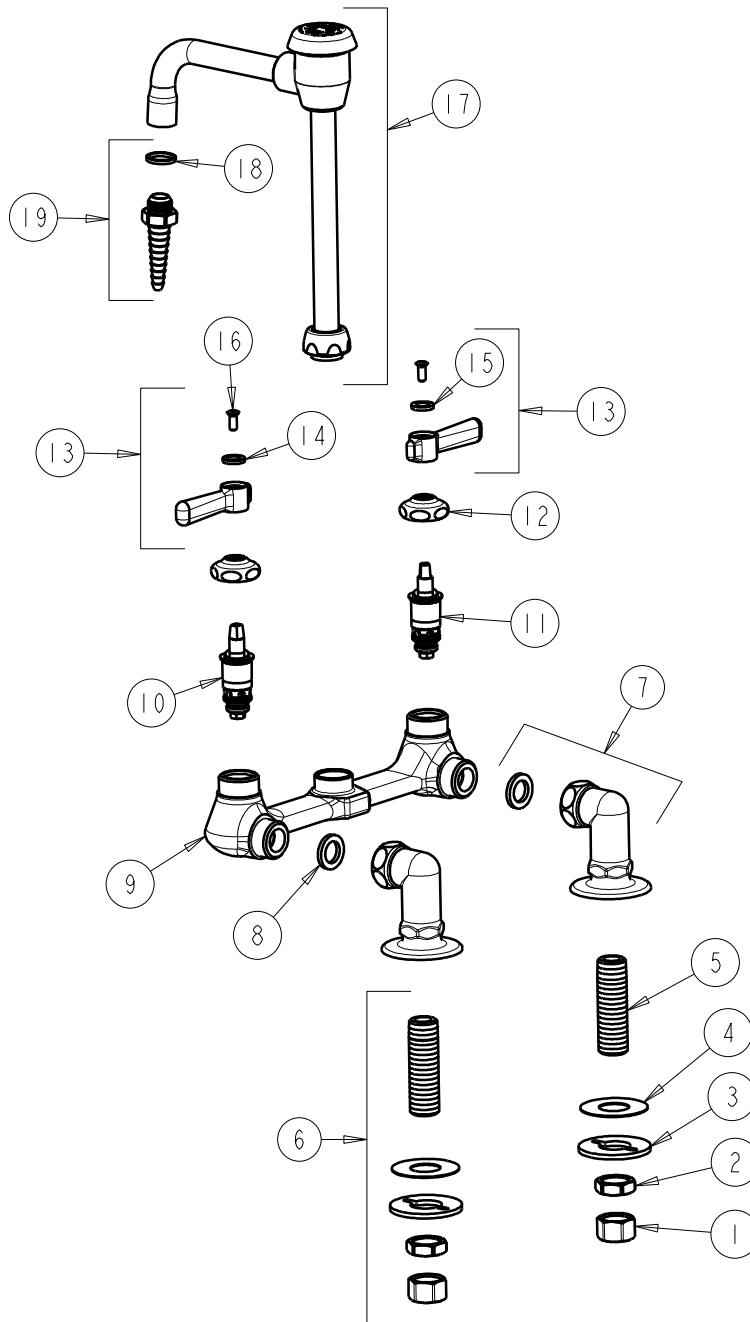

CHICAGO FAUCETS
a Geberit company

2100 South Clearwater Drive
Des Plaines, IL 60018
Phone: 847-803-5000
Fax: 847-803-5454
www.chicagofaucets.com

REPAIR PARTS

FITTING NO.

947-369CP

SUBMITTED MODEL NO.

ITEM NO.

FOR TECHNICAL ASSISTANCE
1-800-TEC-TRUE (1-800-832-8783)

BY: JAR DATE: 12-16-08
CHK: *JAR* REV:

ITEM	PART NO.	DESCRIPTION	ITEM	PART NO.	DESCRIPTION
1	49-005JKRBF	COUPLING NUT	11	1-100XTJKNF	QUATURN UNIT (LH)
2	49-004JKRBF	LOCKNUT	12	1-214JKCP	CAP
3	807-112JKNF	WASHER	13	369-PRJKCP	LEVER HANDLE ASSEMBLY (PAIR)
4	52-007JKNF	WASHER, RUBBER	14	633-123JKNF	INDEX BUTTON (BLUE)
5	748-002JKRBF	INLET SHANK 1/2-NPSM	15	633-023JKNF	INDEX BUTTON (RED)
6	748-002KJKRBF	SHANK ASSEMBLY	16	420-010JKRCF	SCREW, 10-32 UNC PH 1/2
7	SSJKCP	ANGLE SHANK ASSEMBLY w/ WASHER	17	GN2BVBE7JKCP	VACUUM BREAKER SWING SPOUT
8	1-011JKNF	WASHER, .97 X .62 X .12	18	229-003JKNF	WASHER
9	—	VALVE BODY (NOT SOLD SEPARATELY)	19	E7JKCP	SERRATED HOSE NOZZLE
10	1-099XTJKNF	QUATURN UNIT (RH)			