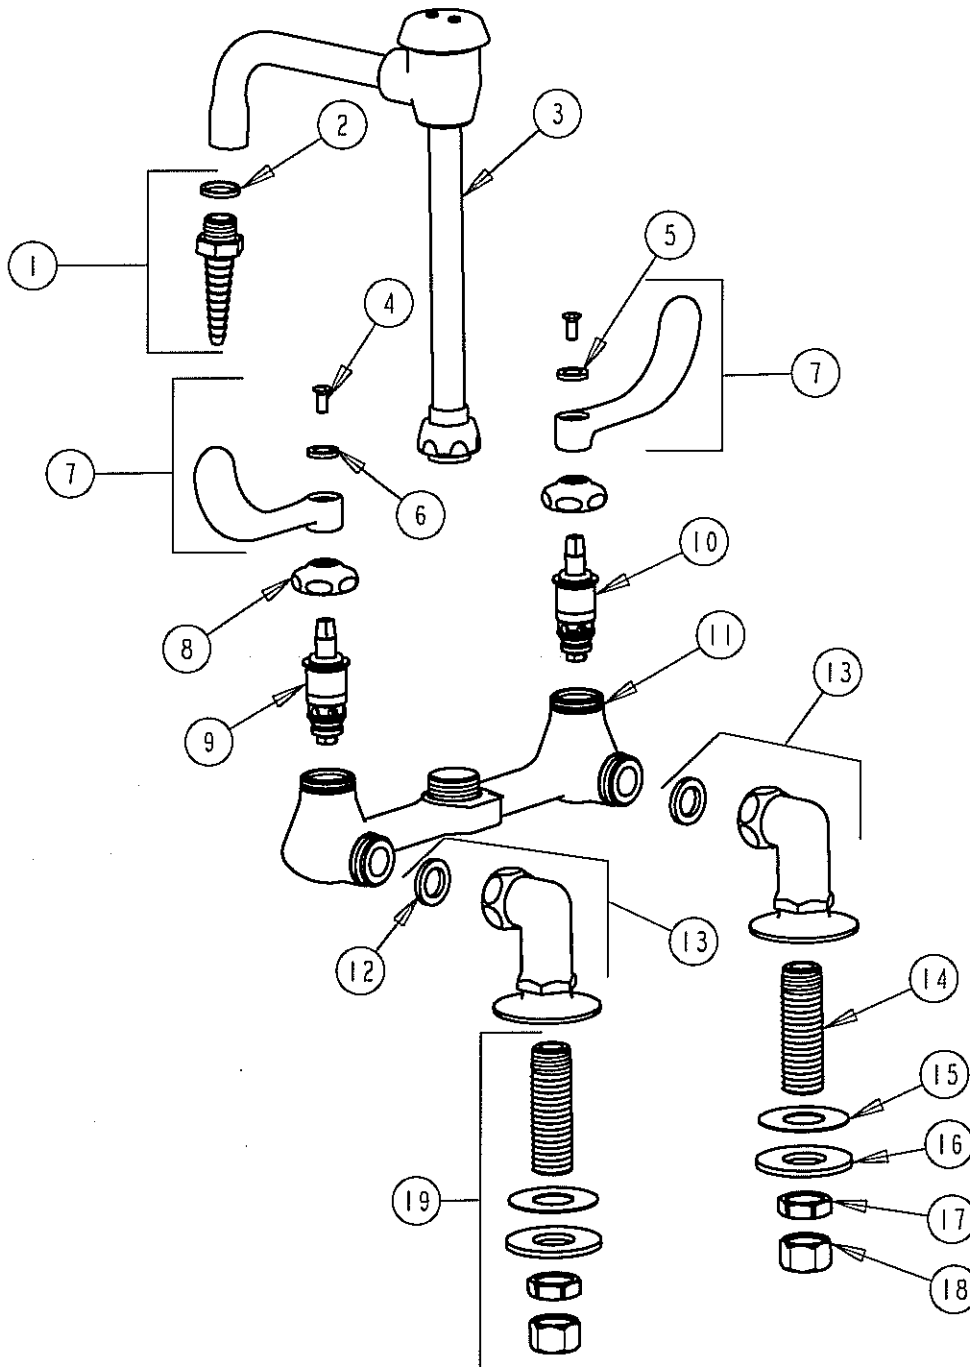

PARTS LIST

BY: SID
CHK'D: 17

CHICAGO FAUCETS
Last As Long As The Building

FINISH: AS SPECIFIED
DATE: 11-20-02

947-317

ITEM NO.	PART NO.	DESCRIPTION	ITEM NO.	PART NO.	DESCRIPTION
1	E7	LAB NOZZLE OUTLET	11	-----	VALVE BODY (NOT SOLD SEPARATELY)
2	229-003	WASHER	12	1-011	WASHER
3	GN2BVB	V B SPOUT B TYPE END	13	SS	ANGLE SHANK ASSEMBLY w/WASHER
4	420-010	SCREW	14	748-002	SHANK
5	633-023	INDEX BUTTON (RED)	15	52-007	RUBBER WASHER
6	633-123	INDEX BUTTON (BLUE)	16	807-002	GALVANIZED WASHER
7	317-PR	WRISTBLADE HANDLE ASSY.	17	49-004	LOCKNUT
8	1-214	CAP	18	49-005	COUPLING NUT
9	1-099XT	QUATURN UNIT (RH)	19	748-002K	SHANK ASSEMBLY
10	1-100XT	QUATURN UNIT (LH)			