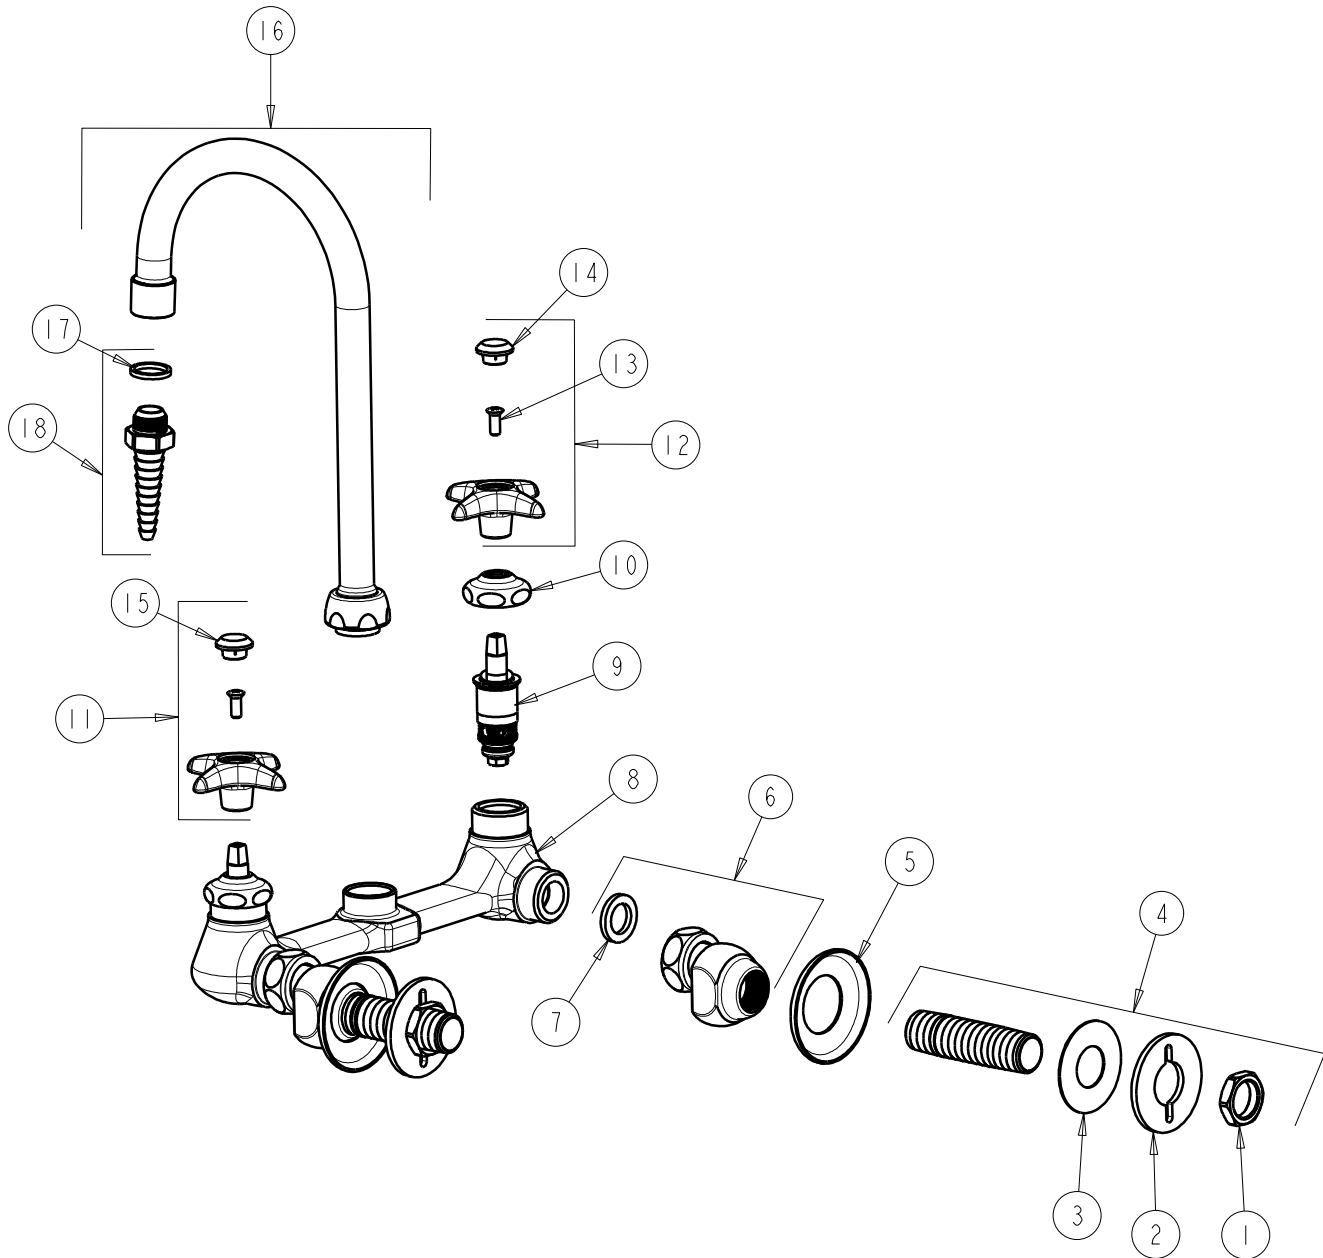

**CHICAGO
FAUCETS** 

a Geberit company

2100 South Clearwater Drive
Des Plaines, IL 60018
Phone: 847-803-5000
Fax: 847-803-5454
www.chicagofaucets.com

REPAIR PARTS

BY: SID DATE: 11-02-07
CHK:  REV: 04-03-09

FITTING NO.

942-WSLCP

SUBMITTED MODEL NO.

ITEM NO.

FOR TECHNICAL ASSISTANCE
1-800-TEC-TRUE (1-800-832-8783)

ITEM	PART NO.	DESCRIPTION	ITEM	PART NO.	DESCRIPTION
1	49-004JKRBF	LOCKNUT	10	1-214JKCP	CAP
2	807-112JKNF	WASHER	11	204-CWJKCP	HANDLE ASSEMBLY
3	52-007JKNF	WASHER, RUBBER	12	204-HWJKCP	HANDLE ASSEMBLY
4	932-001KJKRBF	INLET SHANK ASSEMBLY	13	420-010JKRCF	SCREW, 10-32 UNC PH 1/2
5	1-055JKCP	FLANGE	14	216-128JKNF	BUTTON 'HW'
6	GJKCP	'G' ARM (INCLUDES WASHER)	15	216-178JKNF	BUTTON 'CW'
7	1-011JKNF	WASHER, .97 X .62 X .12	16	GN2BE7JKCP	GN SPOUT B TYPE END
8	-----	VALVE BODY (NOT SOLD SEPARATELY)	17	229-003JKNF	WASHER
9	217-XTLHJKNF	CARTRIDGE, SLO-COMPRESSION	18	E7JKCP	SERRATED HOSE NOZZLE