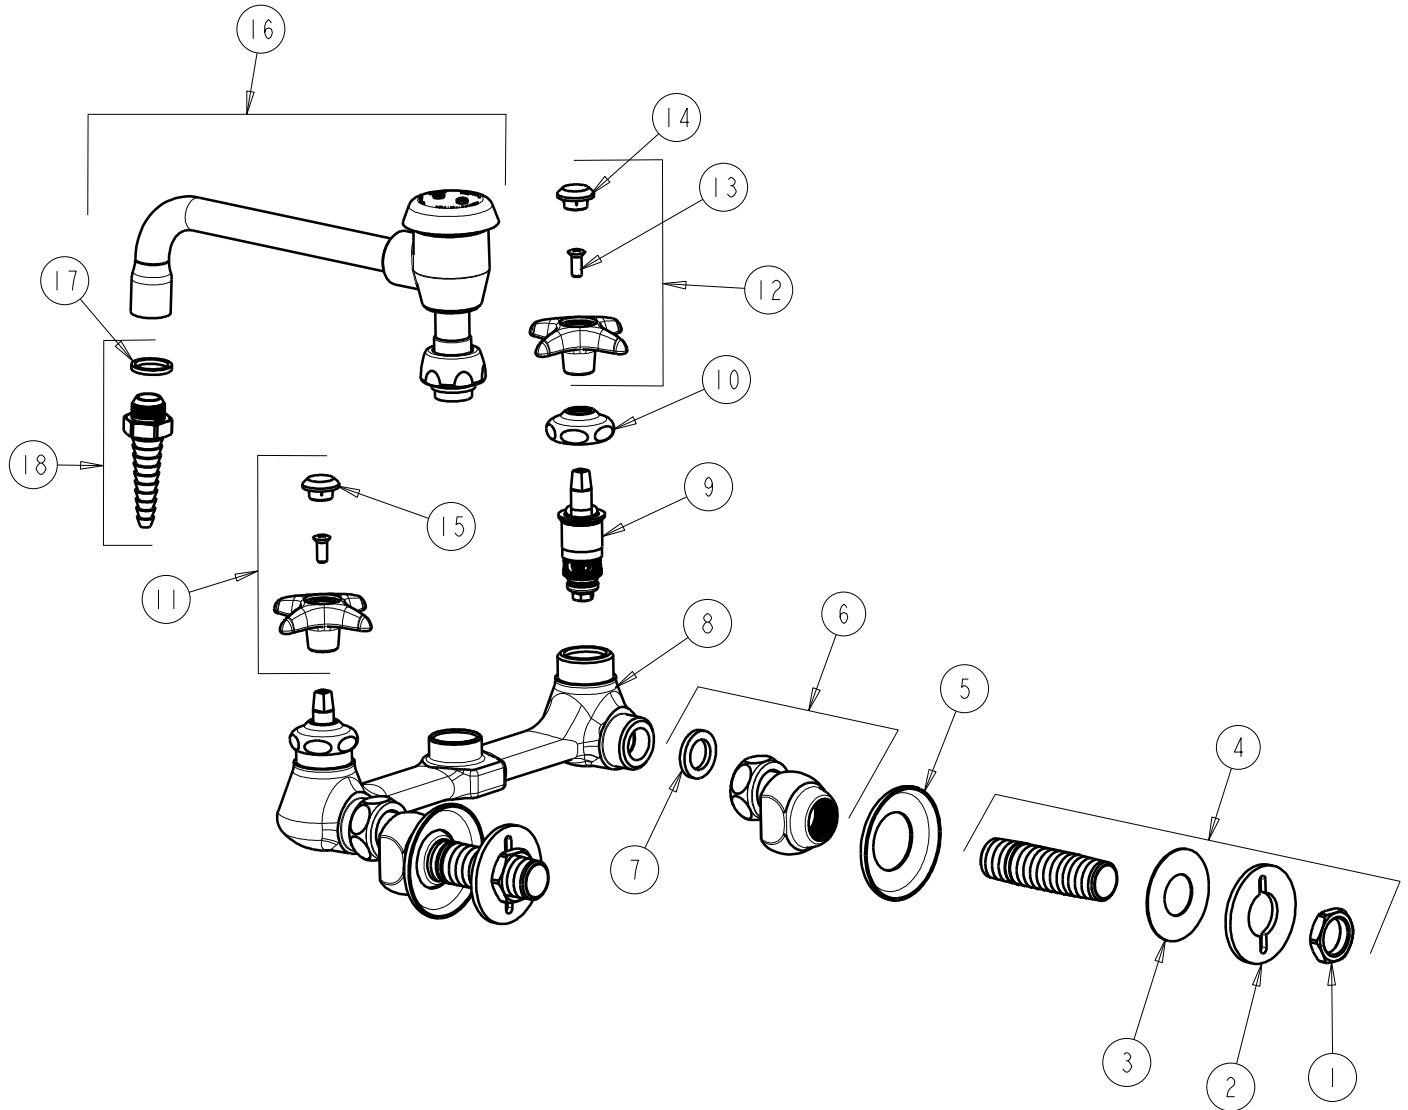

CHICAGO FAUCETS
a Geberit company

2100 South Clearwater Drive
Des Plaines, IL 60018
Phone: 847-803-5000
Fax: 847-803-5454
www.chicagofaucets.com

REPAIR PARTS

BY: SID DATE: 11-01-07
CHK: *[Signature]* REV: 04-03-09

FITTING NO.
940-VBE7WSLCP
SUBMITTED MODEL NO.

FOR TECHNICAL ASSISTANCE
1-800-TEC-TRUE (1-800-832-8783)

ITEM NO.

ITEM	PART NO.	DESCRIPTION	ITEM	PART NO.	DESCRIPTION
1	49-004JKRBF	LOCKNUT	10	1-214JKCP	CAP
2	807-112JKNF	WASHER	11	204-CWJKCP	HANDLE ASSEMBLY
3	52-007JKNF	WASHER, RUBBER	12	204-HWJKCP	HANDLE ASSEMBLY
4	932-001KJKRBF	INLET SHANK ASSEMBLY	13	420-010JKRCF	SCREW, 10-32 UNC PH 1/2
5	1-055JKCP	FLANGE	14	216-128JKNF	BUTTON 'HW'
6	GJKCP	'G' ARM (INCLUDES WASHER)	15	216-178JKNF	BUTTON 'CW'
7	1-011JKNF	WASHER, .97 X .62 X .12	16	L8BVBE7JKCP	VACUUM BREAKER SWING SPOUT
8	---	VALVE BODY (NOT SOLD SEPARATELY)	17	229-003JKNF	WASHER
9	217-XTLHJKNF	CARTRIDGE, SLO-COMPRESSION	18	E7JKCP	SERRATED HOSE NOZZLE