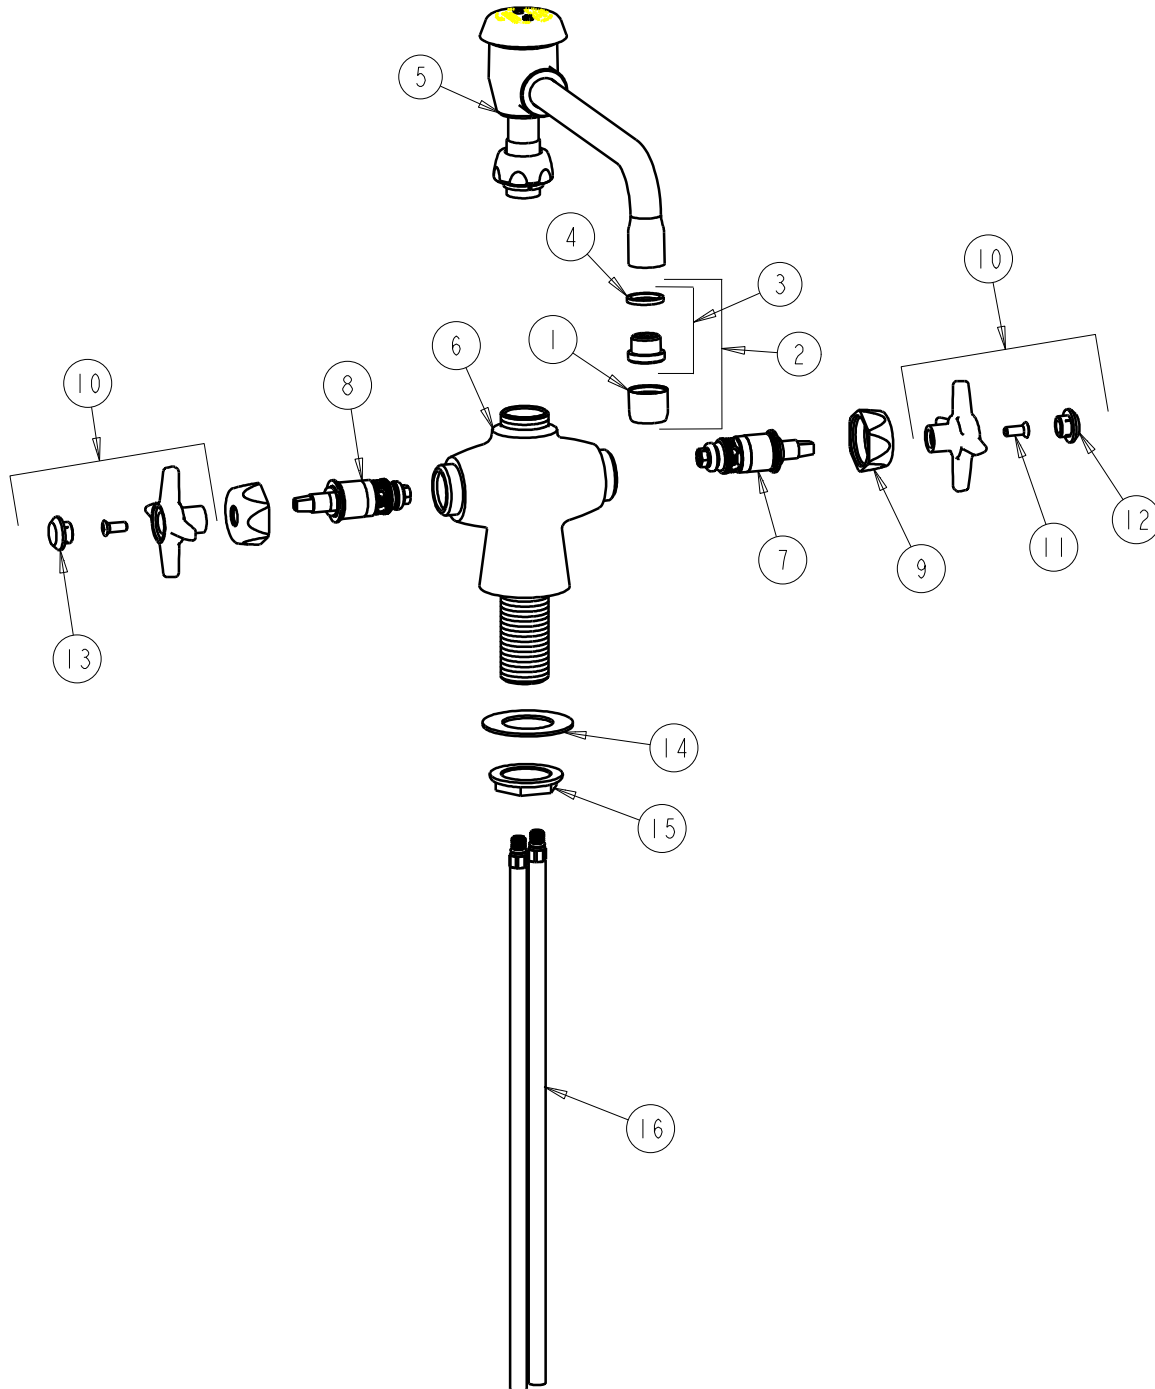

CHICAGO FAUCETS
a Geberit company

2100 South Clearwater Drive
Des Plaines, IL 60018
Phone: 847-803-5000
Fax: 847-803-5454
www.chicagofaucets.com

REPAIR PARTS

BY: SID DATE: 11-07-07
CHK: REV:

FITTING NO.

931-VBE3-2CP

SUBMITTED MODEL NO.

ITEM NO.

FOR TECHNICAL ASSISTANCE
1-800-TEC-TRUE (1-800-832-8783)

ITEM	PART NO.	DESCRIPTION	ITEM	PART NO.	DESCRIPTION
1	E3JKCP	SOFTFLO AERATOR	9	444-005JKCP	CAP
2	E3-2JKCP	SOFTFLO AERATOR WITH ADAPTER	10	204-PRJKCP	HANDLE ASSEMBLY (PAIR)
3	K2JKRCF	ADAPTER	11	420-010JKRCF	SCREW, 10-32 UNC PH 1/2
4	229-003JKNF	WASHER	12	216-178JKNF	BUTTON 'CW'
5	L8BVBKCP	VACUUM BREAKER SWING SPOUT	13	216-128JKNF	BUTTON 'HW'
6	---	VALVE BODY (NOT SOLD SEPARATELY)	14	50-014JKNF	STEEL WASHER
7	217-XTRHJKNF	CARTRIDGE, SLO-COMPRESSION	15	50-003JKRBF	LOCKNUT
8	217-XTLHJKNF	CARTRIDGE, SLO-COMPRESSION	16	50-101KJKNF	SUPPLY TUBE ASSEMBLY