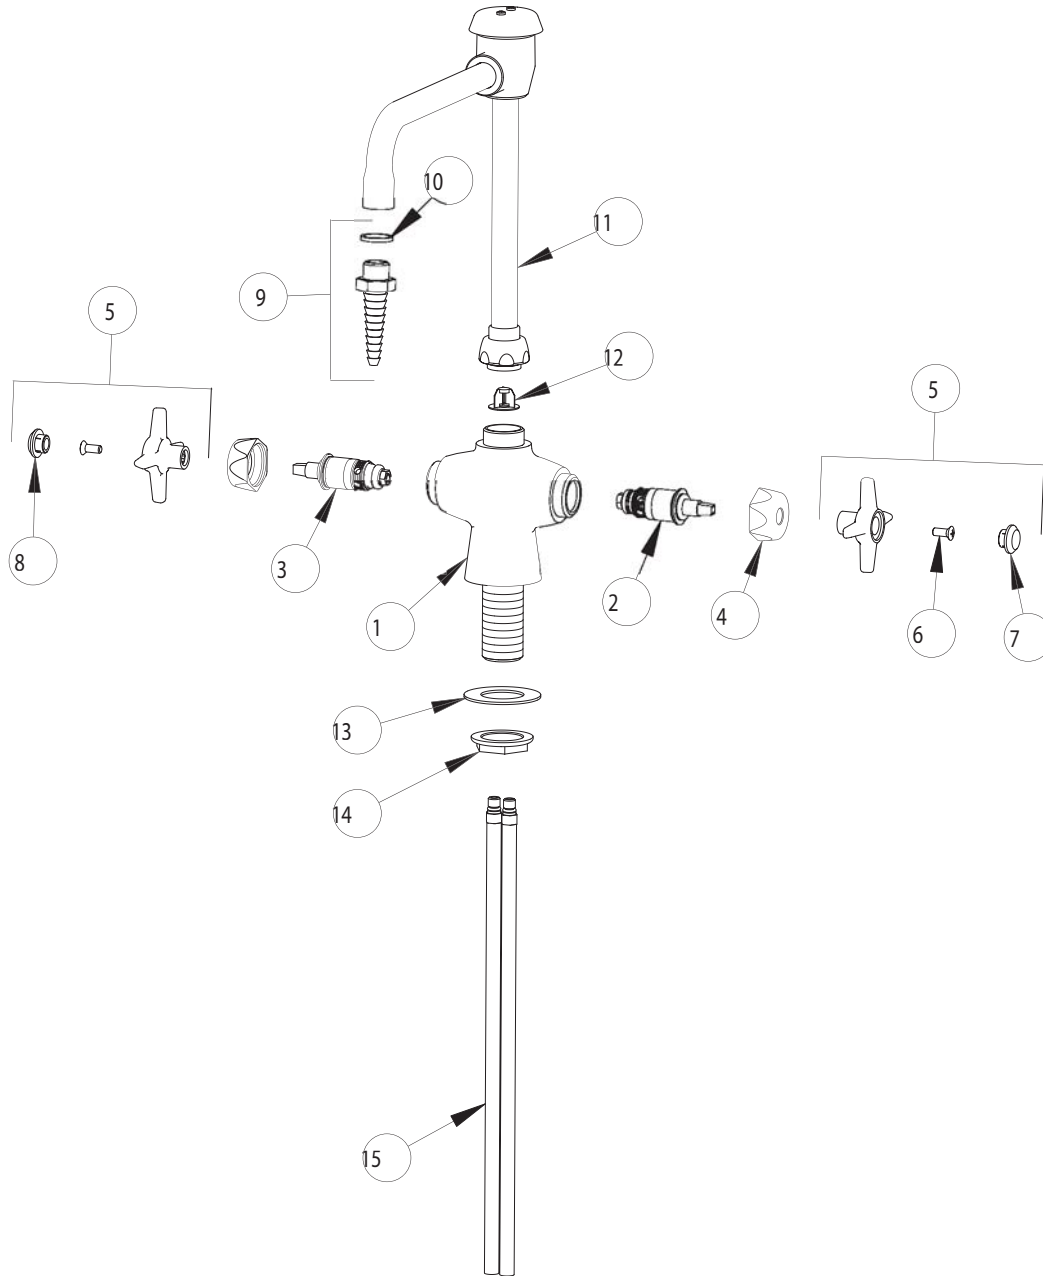

PARTS LIST

BY: JAR
CHK'D:

FINISH:
DATE:

AS SPECIFIED
11-9-01

930-GN8BVBE7

ITEM NO.	PART NO.	DESCRIPTION	ITEM NO.	PART NO.	DESCRIPTION
1	----	VALVE BODY (NOT SOLD SEPARATELY)	9	E7	LAB NOZZLE OUTLET
2	217XTRH	SLO-COMPRESSION UNIT (RH)	10	229-003	WASHER
3	217XTLH	SLO-COMPRESSION UNIT (LH)	11	GN8BVB	V B SPOUT B TYPE END
4	444-005	CAP NUT	12	50-040K	FLOW CONTROL
5	204PR	4-ARM HANDLE ASSEMBLY	13	50-014	STEEL WASHER
6	420-010	SCREW	14	50-003	LOCKNUT
7	216-178	'CW' INDEX BUTTON	15	50-101K	SUPPLY TUBE ASSEMBLY
8	216-128	'HW' INDEX BUTTON			