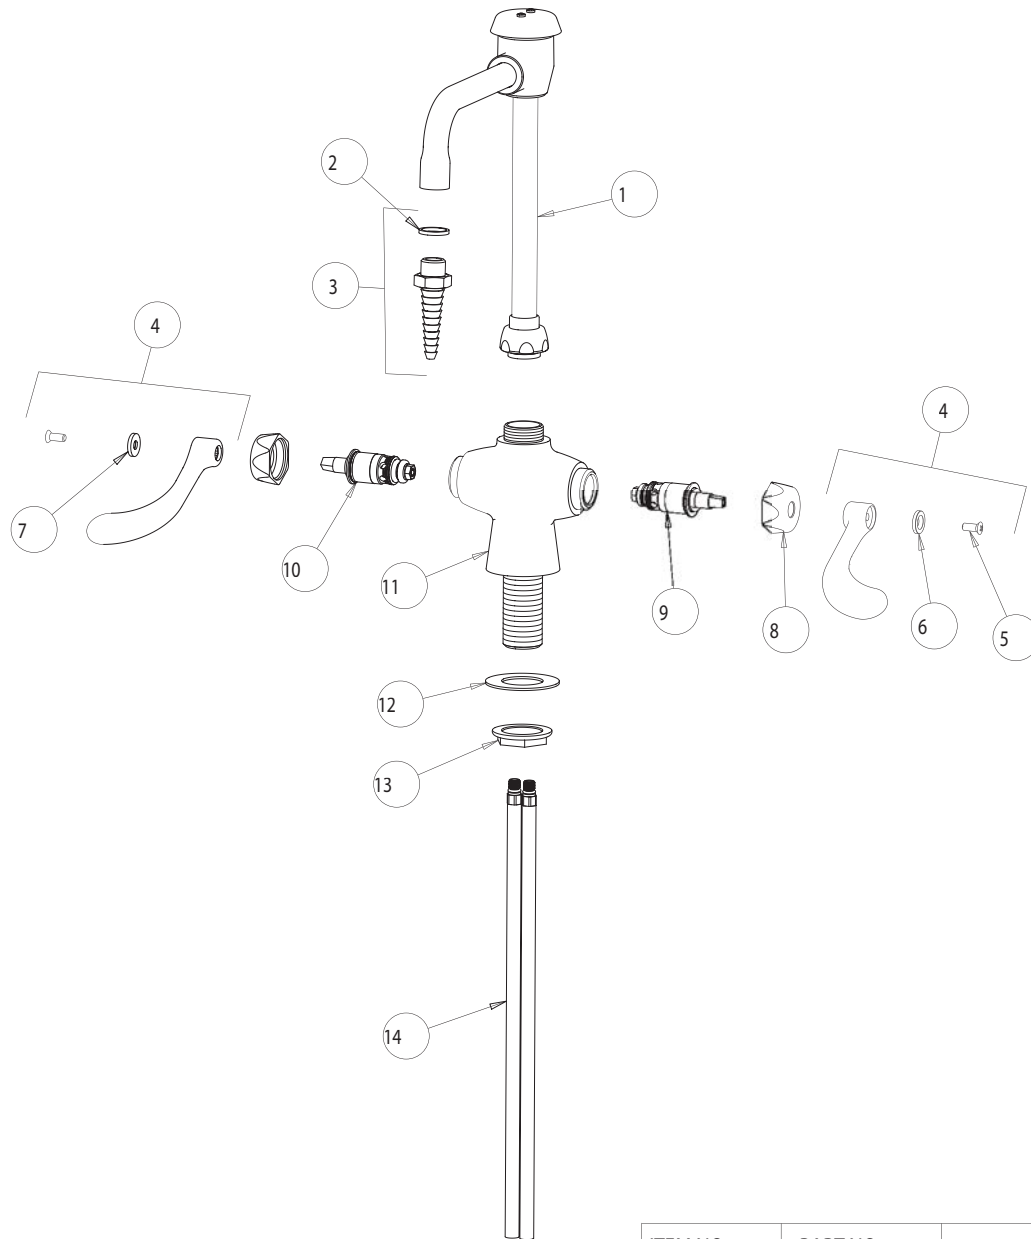

# PARTS LIST

BY: JAR  
CHK'D:

CHICAGO  
FAUCETS  
a Geberit company

FINISH:  
DATE:

AS SPECIFIED  
6-21-05

930-317

ITEM NO.	PART NO.	DESCRIPTION
1	GN2BVB	V B SPOUT B TYPE END
2	229-003	WASHER
3	E7	LAB NOZZLE OUTLET
4	317-PR	WRISTBLADE HANDLE ASSY. (PAIR)
5	420-010	SCREW
6	633-123	INDEX BUTTON (BLUE)
7	633-023	INDEX BUTTON (RED)
8	444-005	CAP NUT
9	1-099XT	QUATURN UNIT (RH)
10	1-100XT	QUATURN UNIT (LH)
11	----	VALVE BODY (NOT SOLD SEPARATELY)
12	50-014	STEEL WASHER
13	50-003	LOCKNUT
14	50-101KNNF	SUPPLY TUBE ASSEMBLY