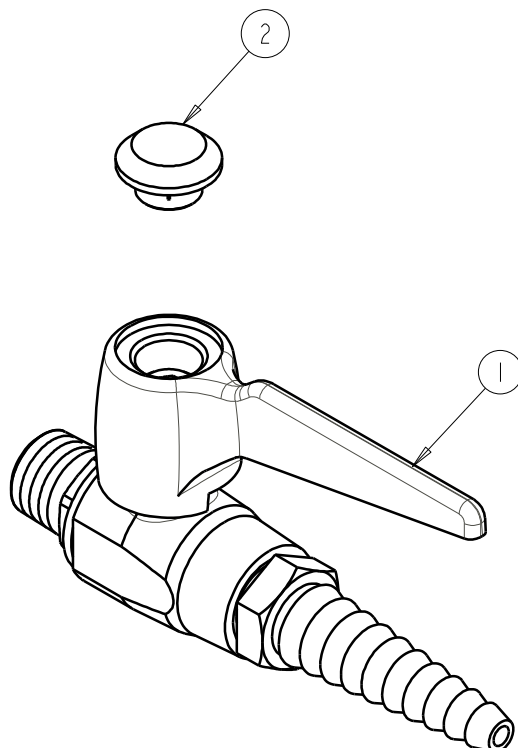

909-GASCP

SUBMITTED MODEL NO.

ITEM NO.

FOR TECHNICAL ASSISTANCE
1-800-TEC-TRUE (1-800-832-8783)

ITEM	PART NO.	DESCRIPTION
1	909-LESS216-28CP	BALL VALVE
2	216-328JKNF	BUTTON 'GAS'