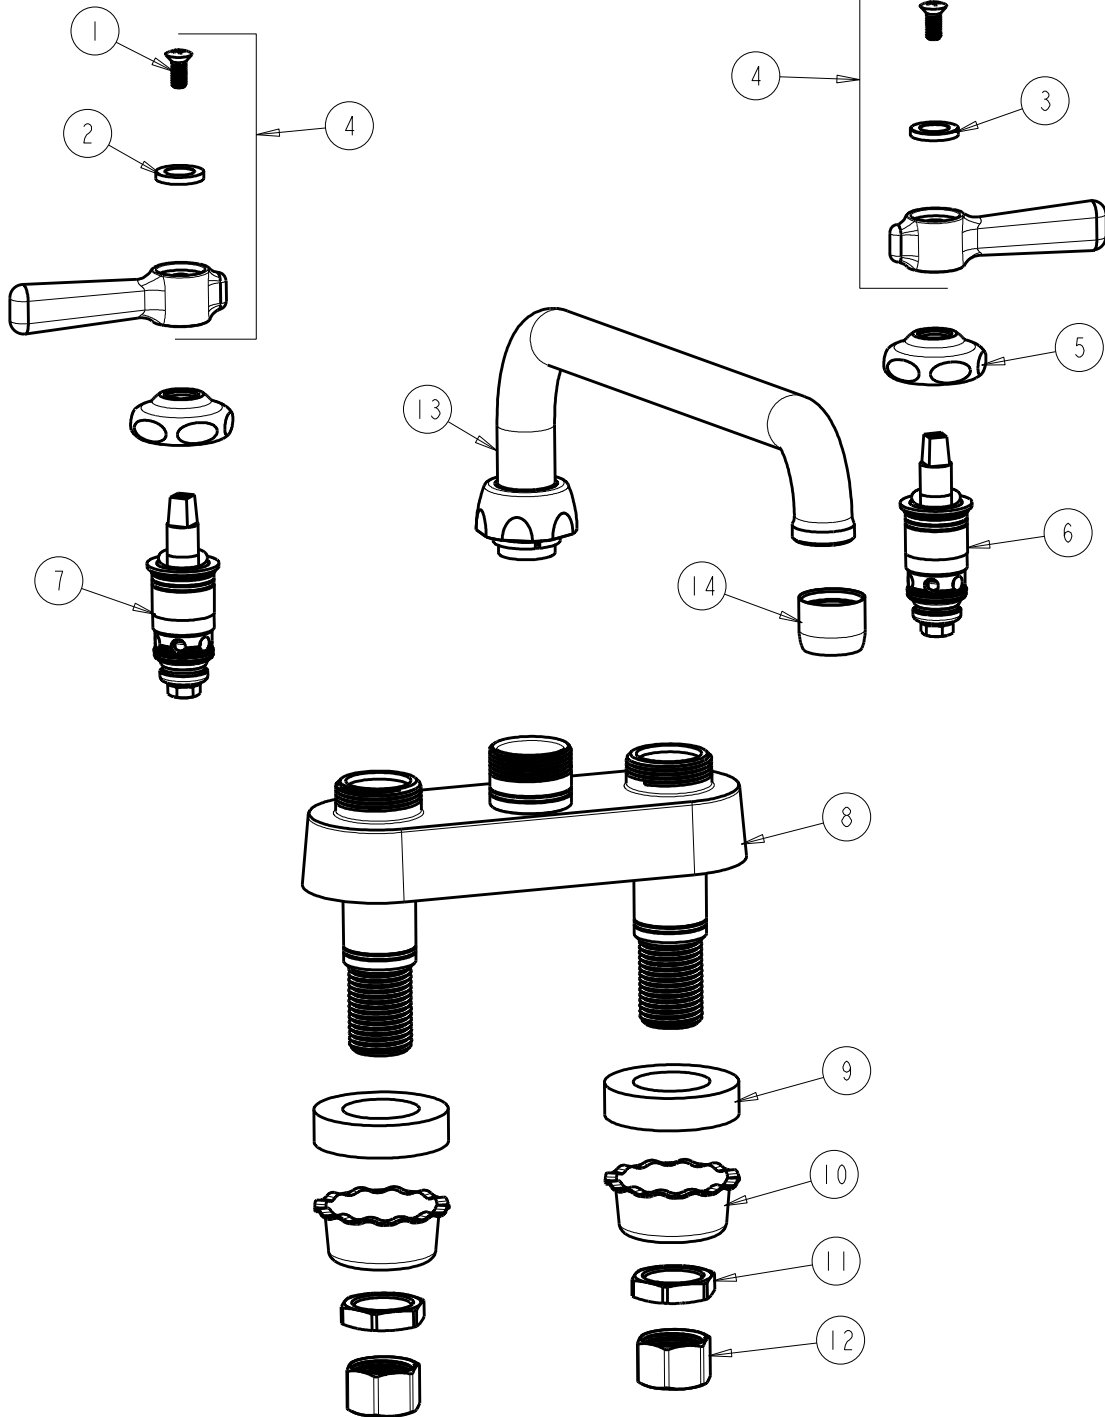

CHICAGO FAUCETS

a Geberit company

2100 South Clearwater Drive
Des Plaines, IL 60018
Phone: 847-803-5000
Fax: 847-803-5454
www.chicagofaucets.com

FOR TECHNICAL ASSISTANCE
1-800-TEC-TRUE (1-800-832-8783)

REPAIR PARTS

BY: SID DATE: 12-05-11
CHK: *[Signature]* REV:

FITTING NO.

895-L12E35ABCP

SUBMITTED MODEL NO.

ITEM NO.

ITEM	PART NO.	DESCRIPTION	ITEM	PART NO.	DESCRIPTION
1	420-010JKRCF	SCREW, 10-32 UNC PH 1/2	8	---	VALVE BODY (NOT SOLD SEPARATELY)
2	633-023JKNF	INDEX BUTTON (RED)	9	555-313JKNF	WASHER
3	633-123JKNF	INDEX BUTTON (BLUE)	10	1797-114JKNF	BASIN COCK WASHER
4	369-PRJKCP	LEVER HANDLE ASSEMBLY (PAIR)	11	49-004JKRBF	LOCKNUT
5	1-214JKCP	CAP	12	49-005JKRBF	COUPLING NUT
6	1-099XTJKABNF	QUATURN CARTRIDGE (RH)	13	L12LESSE3JKCP	SPOUT
7	1-100XTJKABNF	QUATURN CARTRIDGE (LH)	14	E35JKCP	SOFTFLO AERATOR 1.5 GPM