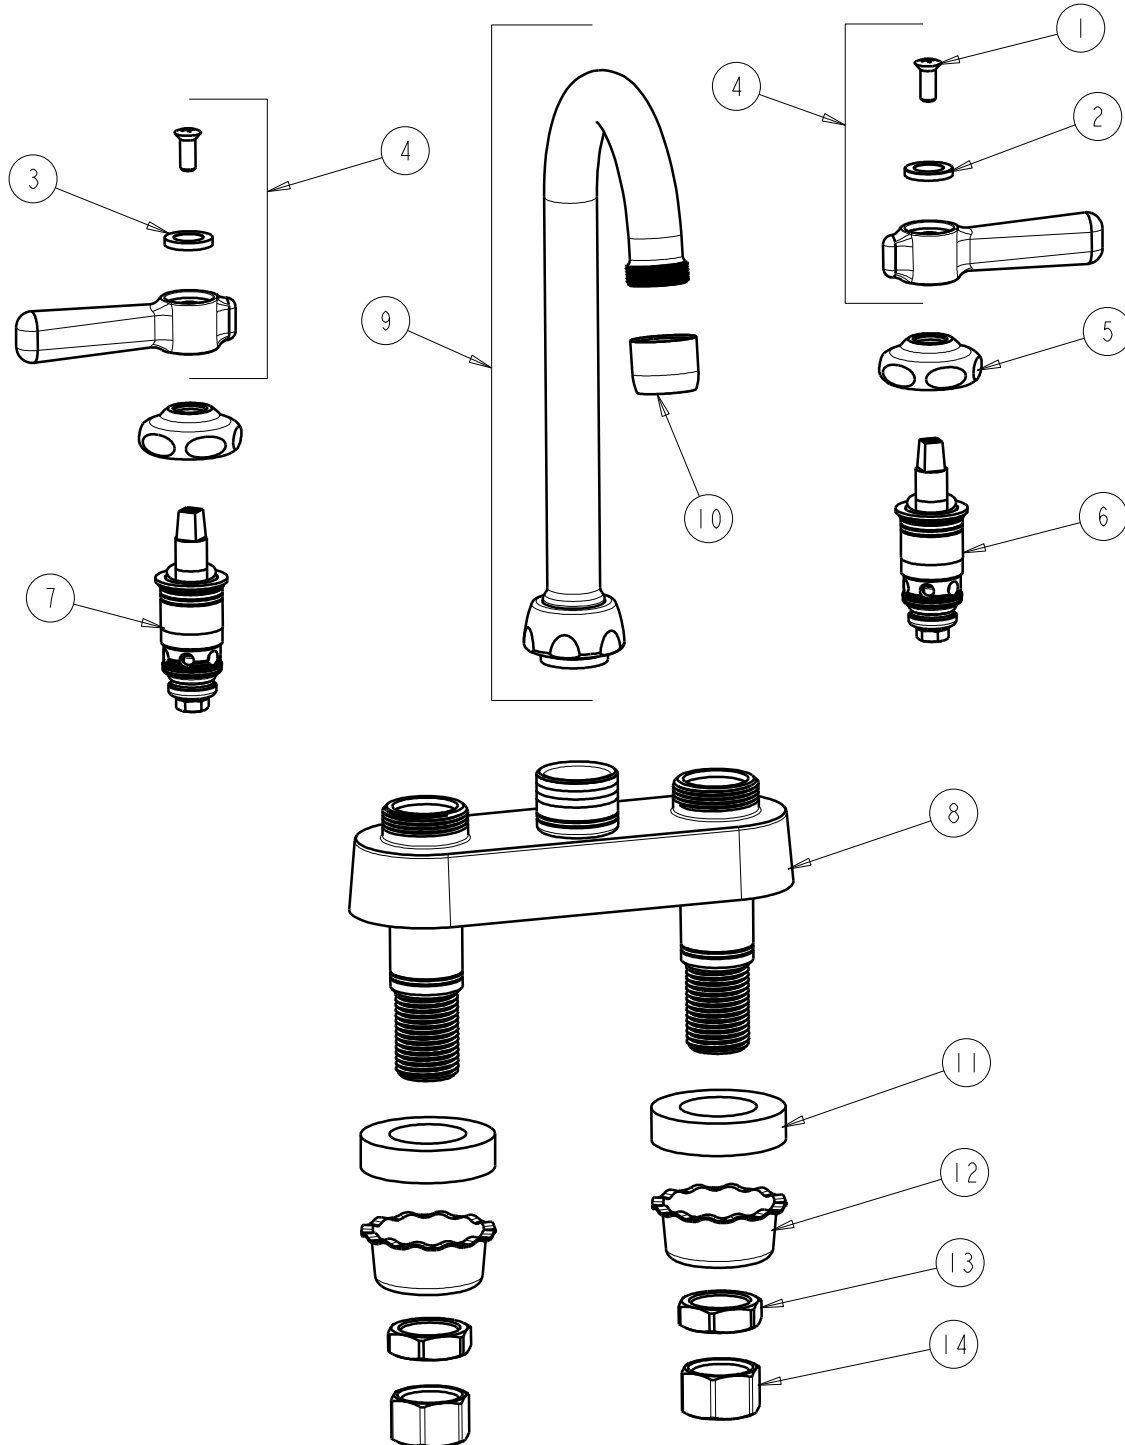

CHICAGO FAUCETS
a Geberit company

2100 South Clearwater Drive
Des Plaines, IL 60018
Phone: 847-803-5000
Fax: 847-803-5454
www.chicagofaucets.com

REPAIR PARTS

FITTING NO.

895-ABCP

SUBMITTED MODEL NO.

ITEM NO.

FOR TECHNICAL ASSISTANCE
1-800-TEC-TRUE (1-800-832-8783)

BY: SID DATE: 10-27-08

CHK: *[Signature]* REV:

ITEM	PART NO.	DESCRIPTION	ITEM	PART NO.	DESCRIPTION
1	420-010JKRCF	SCREW, 10-32 UNC PH 1/2	8	---	BODY (NOT SOLD SEPARATELY)
2	633-123JKNF	INDEX BUTTON (BLUE)	9	GN1AE3JKCP	FOR PARTS SEE GN1AE3JKCP
3	633-023JKNF	INDEX BUTTON (RED)	10	E3JKCP	SOFTFLO OUTLET
4	369-PRJKCP	LEVER HANDLE ASSEMBLY (PAIR)	11	555-313JKNF	WASHER
5	1-214JKCP	CAP	12	1797-114JKNF	BASIN COCK WASHER
6	AB1-099XTJKNF	QUATURN UNIT (RH)	13	49-004JKRBF	LOCKNUT
7	AB1-100XTJKNF	QUATURN UNIT (LH)	14	49-005JKRBF	COUPLING NUT