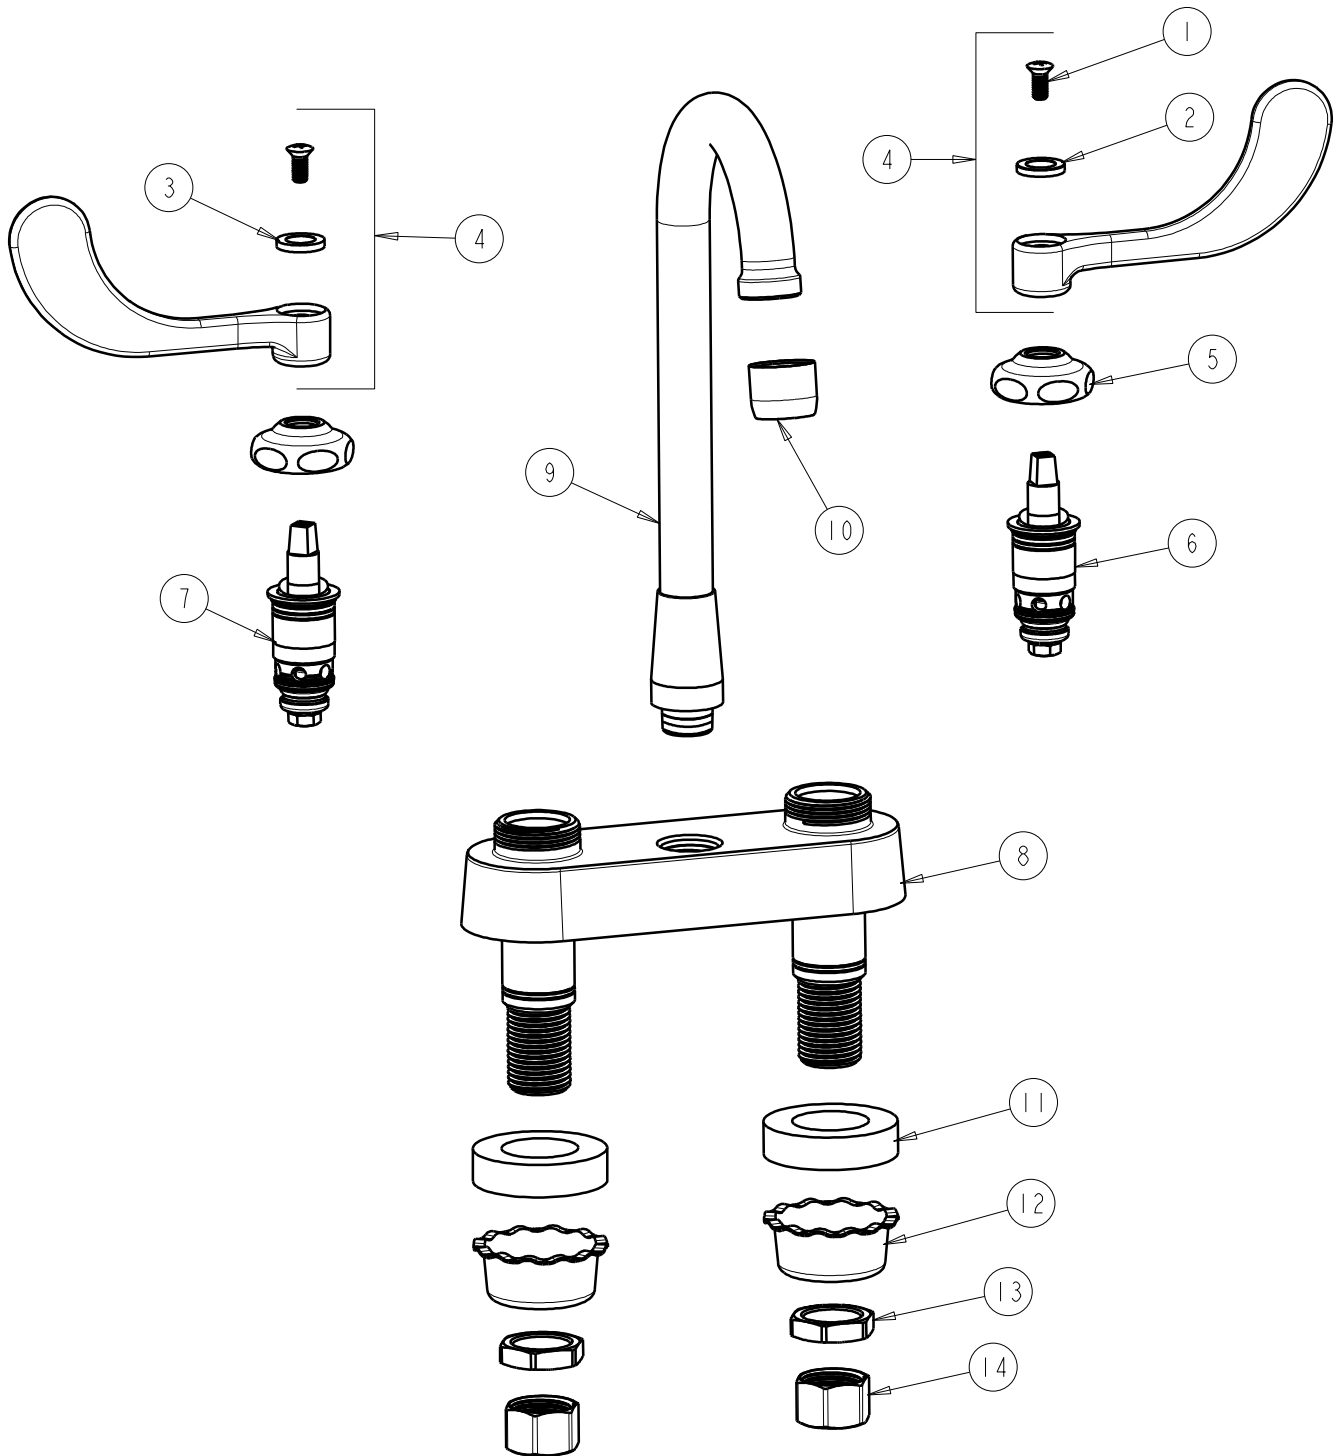

CHICAGO FAUCETS
a Geberit company

2100 South Clearwater Drive
Des Plaines, IL 60018
Phone: 847-803-5000
Fax: 847-803-5454
www.chicagofaucets.com

REPAIR PARTS

FITTING NO.

895-317RGD1ABCP

SUBMITTED MODEL NO.

ITEM NO.

FOR TECHNICAL ASSISTANCE
1-800-TEC-TRUE (1-800-832-8783)

BY: SID DATE: 05-21-09

CHK: *[Signature]* REV:

ITEM	PART NO.	DESCRIPTION	ITEM	PART NO.	DESCRIPTION
1	420-010JKRCF	SCREW, 10-32 UNC PH 1/2	8	-----	VALVE BODY (NOT SOLD SEPARATELY)
2	633-123JKNF	INDEX BUTTON (BLUE)	9	GNRGD1JKCP	SPOUT ASSEMBLY
3	633-023JKNF	INDEX BUTTON (RED)	10	E3JKCP	SOFTFLO AERATOR OUTLET
4	317-PRJKCP	HANDLE, 4" WRISTBLADE (PAIR)	11	555-313JKNF	WASHER
5	1-214JKCP	CAP	12	1797-114JKNF	BASIN COCK WASHER
6	AB1-099XTJKNF	QUATURN UNIT (RH)	13	49-004JKRBF	LOCKNUT
7	AB1-100XTJKNF	QUATURN UNIT (LH)	14	49-005JKRBF	COUPLING NUT