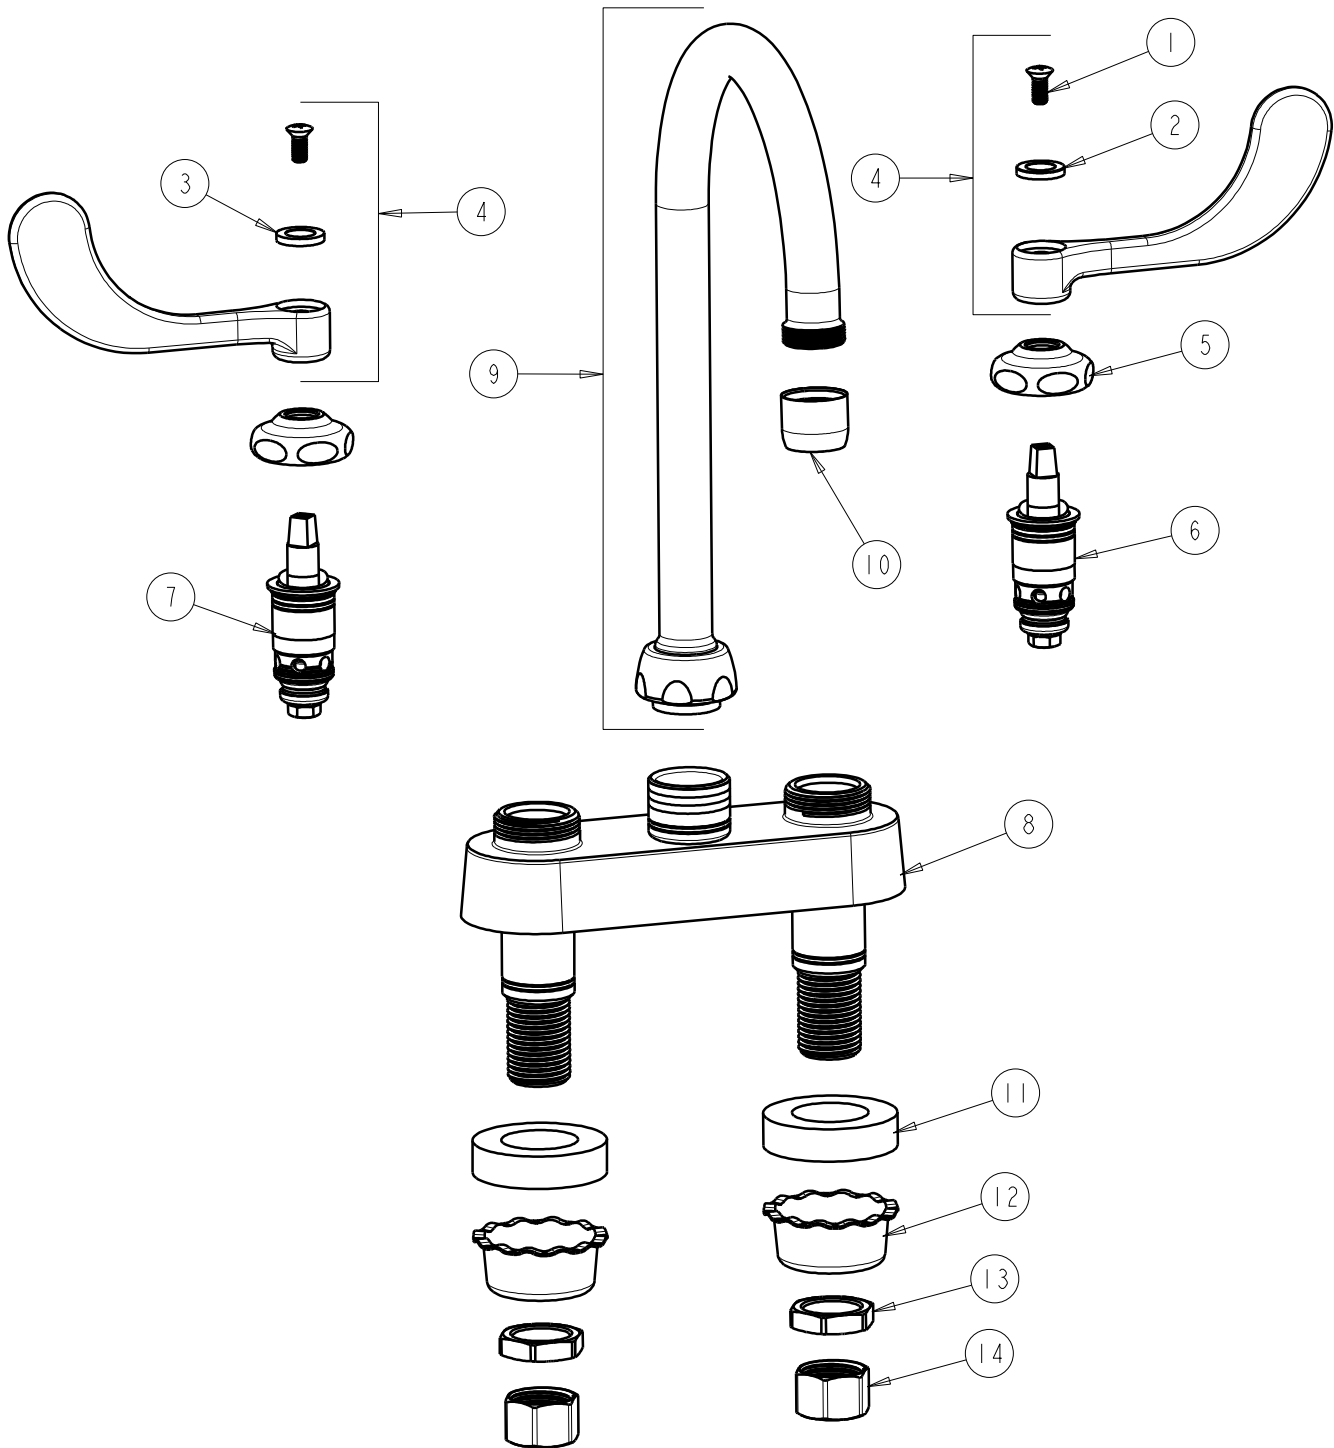

CHICAGO FAUCETS
a Geberit company

2100 South Clearwater Drive
Des Plaines, IL 60018
Phone: 847-803-5000
Fax: 847-803-5454
www.chicagofaucets.com

REPAIR PARTS

FITTING NO.

895-317GN2AE3ABCP

SUBMITTED MODEL NO.

BY: SID

DATE: 05-21-09

CHK: *[Signature]*

REV:

ITEM NO.

FOR TECHNICAL ASSISTANCE
1-800-TEC-TRUE (1-800-832-8783)

ITEM	PART NO.	DESCRIPTION	ITEM	PART NO.	DESCRIPTION
1	420-010JKRCF	SCREW, 10-32 UNC PH 1/2	8	-----	VALVE BODY (NOT SOLD SEPARATELY)
2	633-123JKNF	INDEX BUTTON (BLUE)	9	GN2AE3JKCP	FOR PARTS SEE GN2AE3JKCP
3	633-023JKNF	INDEX BUTTON (RED)	10	E3JKCP	SOFTFLO AERATOR OUTLET
4	317-PRJKCP	HANDLE, 4" WRISTBLADE (PAIR)	11	555-313JKNF	WASHER
5	1-214JKCP	CAP	12	1797-114JKNF	BASIN COCK WASHER
6	AB1-099XTJKNF	QUATURN UNIT (RH)	13	49-004JKRBF	LOCKNUT
7	AB1-100XTJKNF	QUATURN UNIT (LH)	14	49-005JKRBF	COUPLING NUT