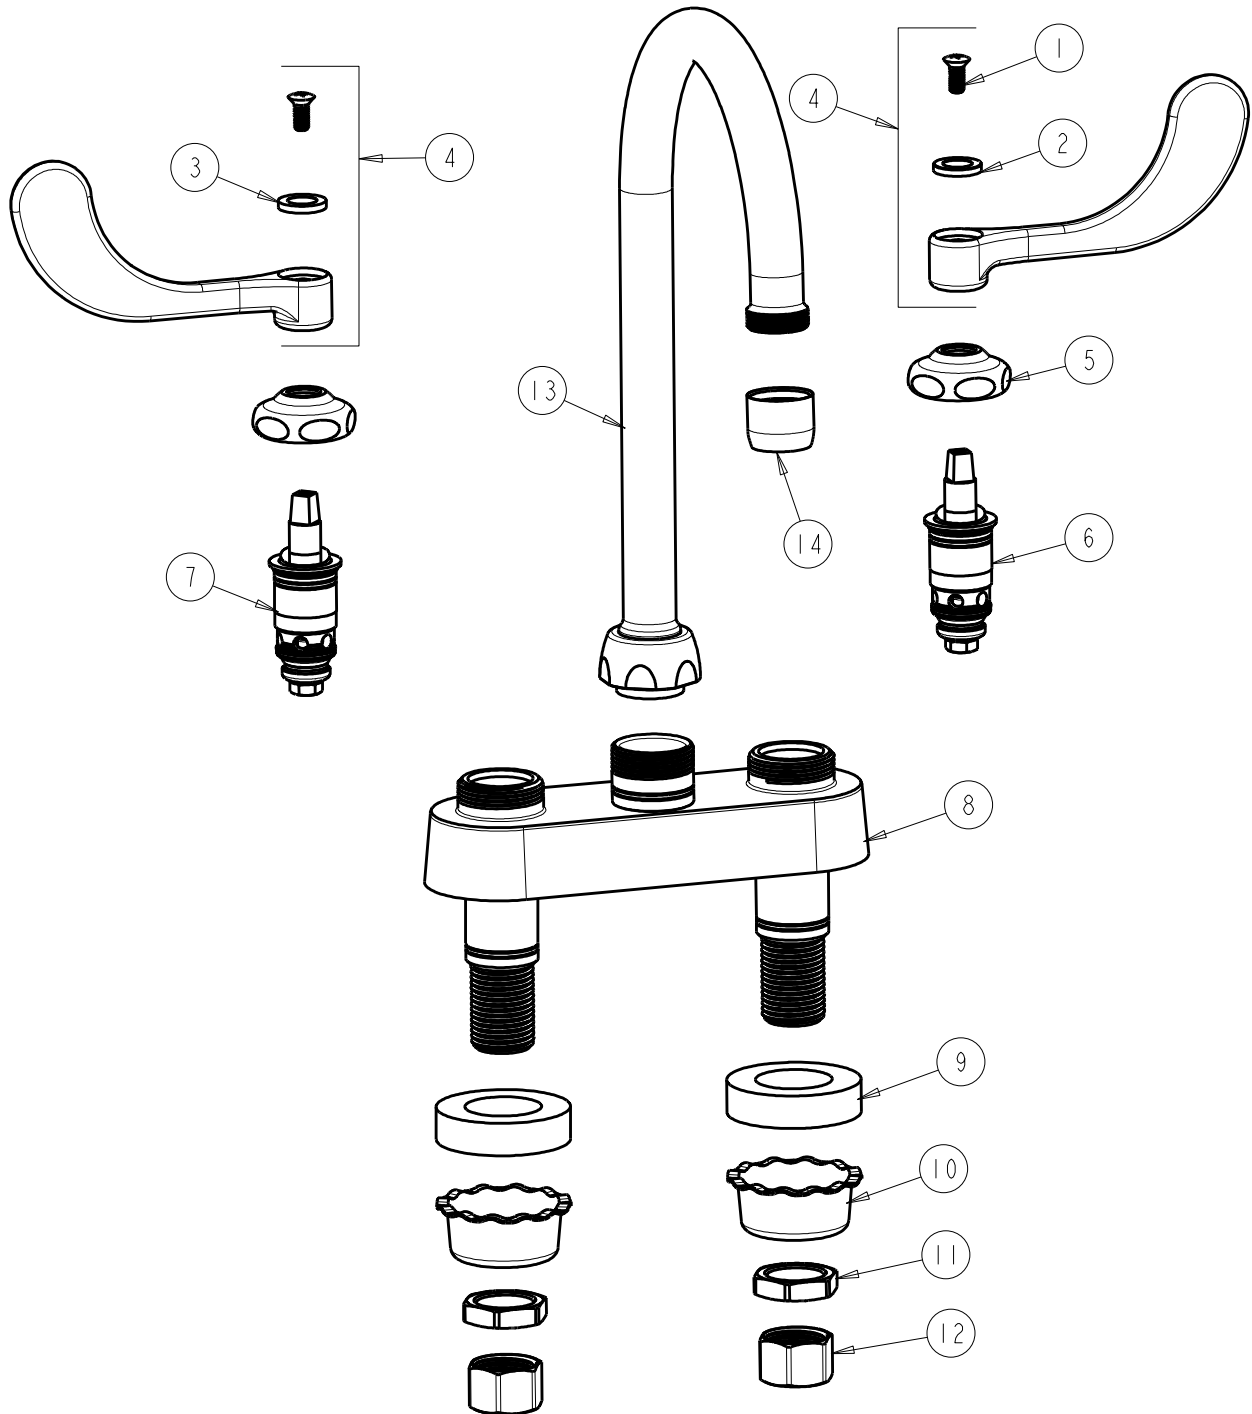

BY: SID DATE: 12-05-11

CHK: *[Signature]* REV:

FITTING NO.

895-317GN2AE36ABCP

SUBMITTED MODEL NO.

ITEM NO.

ITEM	PART NO.	DESCRIPTION	ITEM	PART NO.	DESCRIPTION
1	420-010JKRCF	SCREW, 10-32 UNC PH 1/2	8	---	VALVE BODY (NOT SOLD SEPARATELY)
2	633-123JKNF	INDEX BUTTON (BLUE)	9	555-313JKNF	WASHER
3	633-023JKNF	INDEX BUTTON (RED)	10	1797-114JKNF	BASIN COCK WASHER
4	317-PRJKCP	HANDLE, 4" WRISTBLADE (PAIR)	11	49-004JKRBF	LOCKNUT
5	1-214JKCP	CAP	12	49-005JKRBF	COUPLING NUT
6	1-099XTJKABNF	QUATURN CARTRIDGE (RH)	13	GN2AJKCP	SPOUT
7	1-100XTJKABNF	QUATURN CARTRIDGE (LH)	14	E36JKCP	OUTLET, 1.5 GPM LAMINAR