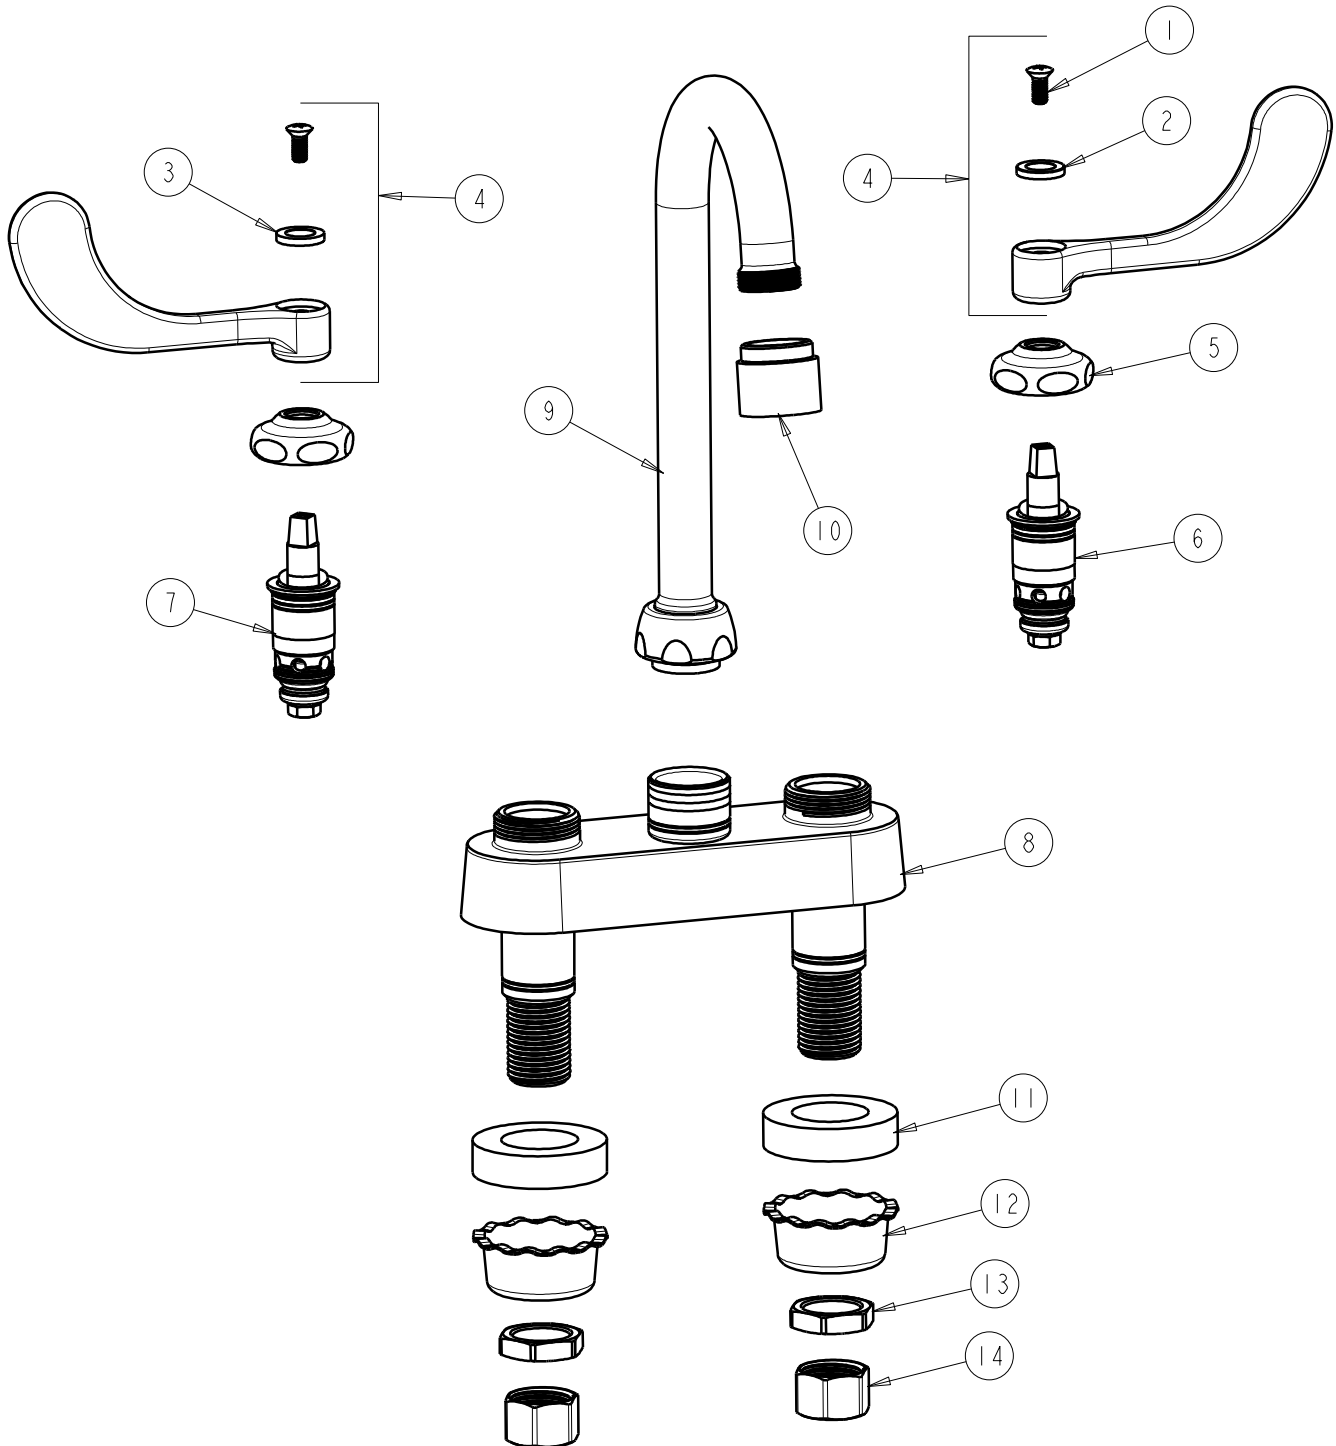

**CHICAGO FAUCETS**  
a Geberit company

2100 South Clearwater Drive  
Des Plaines, IL 60018  
Phone: 847-803-5000  
Fax: 847-803-5454  
www.chicagofaucets.com

**REPAIR PARTS**

FITTING NO.

**895-317E29VPABCP**

SUBMITTED MODEL NO.

ITEM NO.

**FOR TECHNICAL ASSISTANCE**  
1-800-TEC-TRUE (1-800-832-8783)

BY: SID    DATE: 05-21-09  
CHK: *[Signature]*    REV:

| ITEM | PART NO.      | DESCRIPTION                  | ITEM | PART NO.     | DESCRIPTION                      |
|------|---------------|------------------------------|------|--------------|----------------------------------|
| 1    | 420-010JKRCF  | SCREW, 10-32 UNC PH 1/2      | 8    | -----        | VALVE BODY (NOT SOLD SEPARATELY) |
| 2    | 633-123JKNF   | INDEX BUTTON (BLUE)          | 9    | GN1AJKCP     | FOR PARTS SEE GN1AJKCP           |
| 3    | 633-023JKNF   | INDEX BUTTON (RED)           | 10   | E29VPJKCP    | LAM A-FLO OUTLET                 |
| 4    | 317-PRJKCP    | HANDLE, 4" WRISTBLADE (PAIR) | 11   | 555-313JKNF  | WASHER                           |
| 5    | 1-214JKCP     | CAP                          | 12   | 1797-114JKNF | BASIN COCK WASHER                |
| 6    | AB1-099XTJKNF | QUATURN UNIT (RH)            | 13   | 49-004JKRBF  | LOCKNUT                          |
| 7    | AB1-100XTJKNF | QUATURN UNIT (LH)            | 14   | 49-005JKRBF  | COUPLING NUT                     |