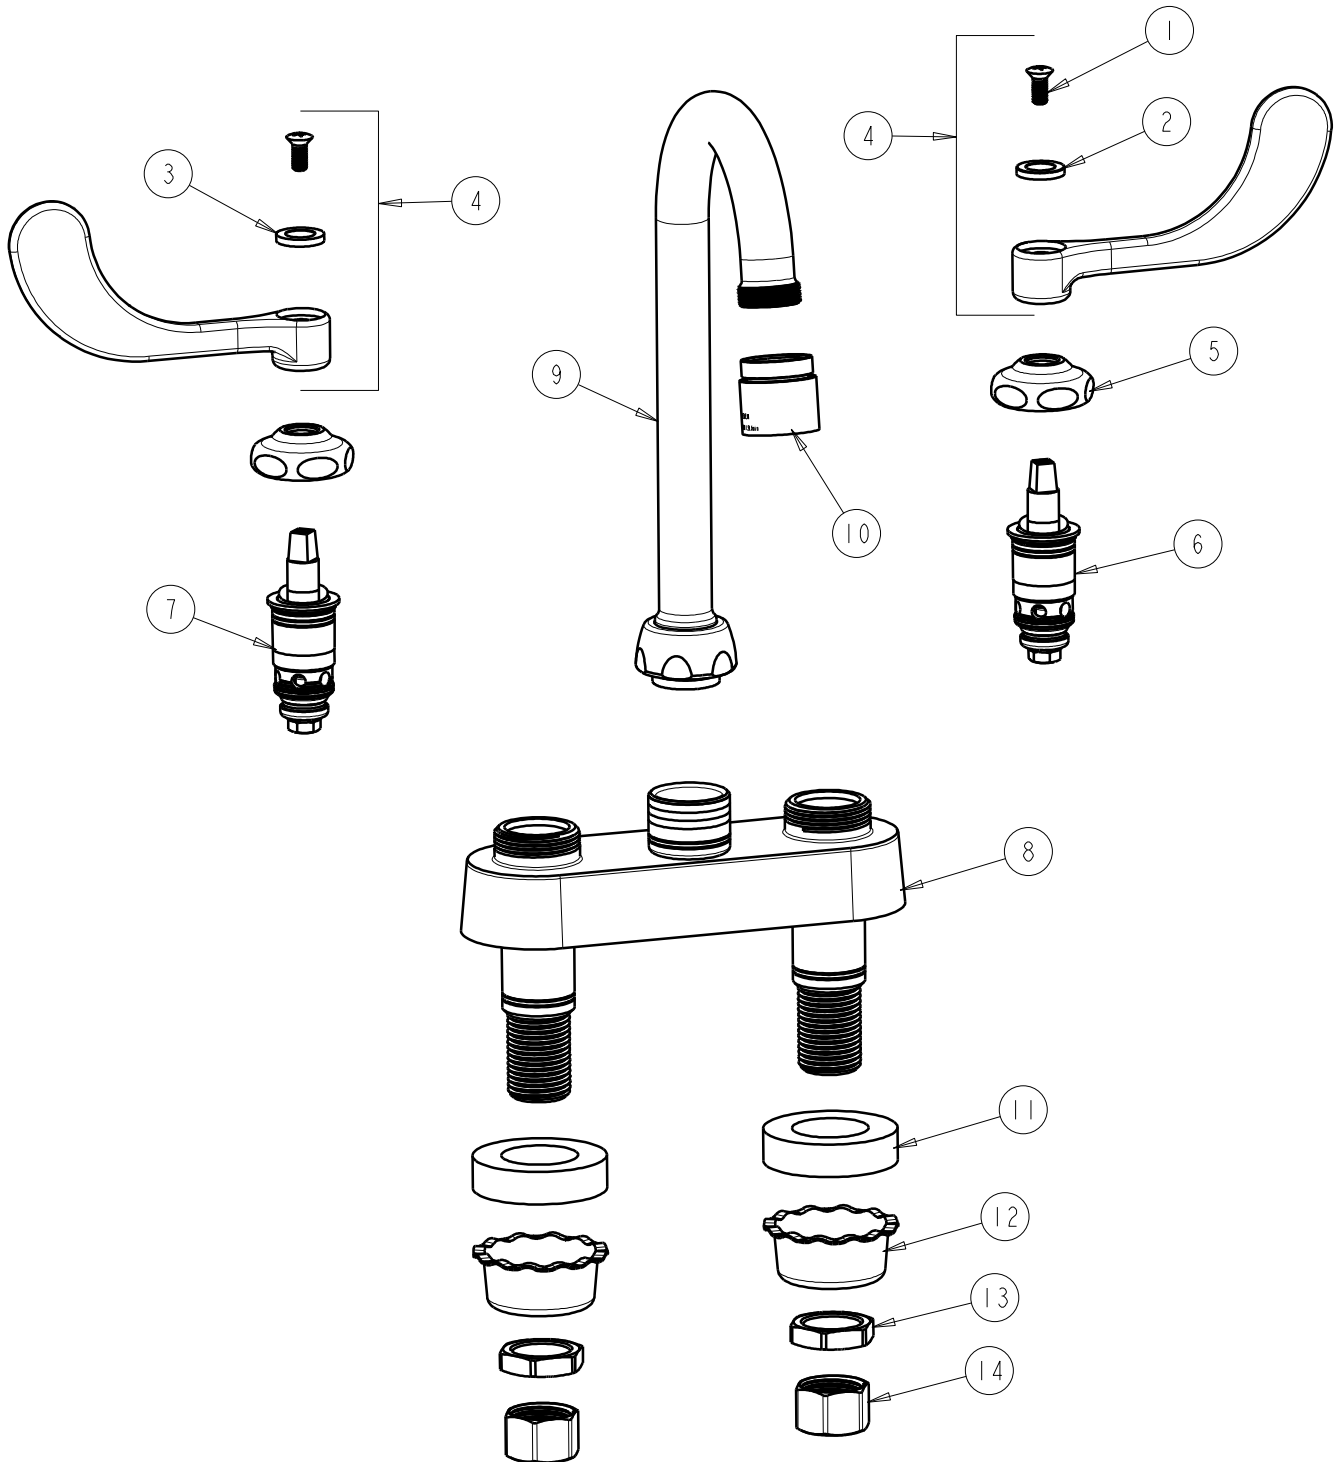

CHICAGO FAUCETS
a Geberit company

2100 South Clearwater Drive
Des Plaines, IL 60018
Phone: 847-803-5000
Fax: 847-803-5454
www.chicagofaucets.com

REPAIR PARTS

FITTING NO.

895-317E2805-5ABCP

SUBMITTED MODEL NO.

ITEM NO.

FOR TECHNICAL ASSISTANCE
1-800-TEC-TRUE (1-800-832-8783)

BY: SID DATE: 05-21-09

CHK: *[Signature]* REV:

ITEM	PART NO.	DESCRIPTION	ITEM	PART NO.	DESCRIPTION
1	420-010JKRCF	SCREW, 10-32 UNC PH 1/2	8	-----	VALVE BODY (NOT SOLD SEPARATELY)
2	633-123JKNF	INDEX BUTTON (BLUE)	9	GN1AJKCP	FOR PARTS SEE GN1AJKCP
3	633-023JKNF	INDEX BUTTON (RED)	10	E2805-5JKCP	VANDAL RESISTANT SPRAY OUTLET
4	317-PRJKCP	HANDLE, 4" WRISTBLADE (PAIR)	11	555-313JKNF	WASHER
5	1-214JKCP	CAP	12	1797-114JKNF	BASIN COCK WASHER
6	AB1-099XTJKNF	QUATURN UNIT (RH)	13	49-004JKRBF	LOCKNUT
7	AB1-100XTJKNF	QUATURN UNIT (LH)	14	49-005JKRBF	COUPLING NUT