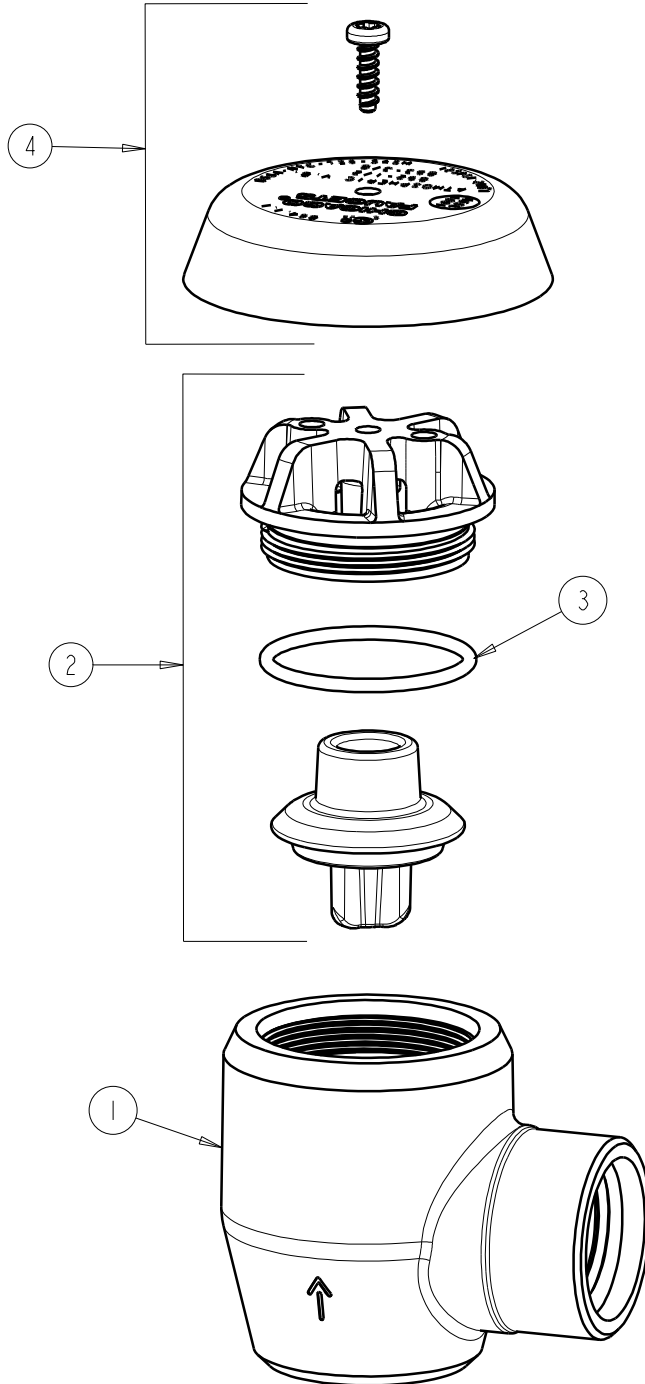

FITTING NO.

**892-RCF**

SUBMITTED MODEL NO.

ITEM NO.

**FOR TECHNICAL ASSISTANCE**  
1-800-TEC-TRUE (1-800-832-8783)

ITEM	PART NO.	DESCRIPTION
1	---	BODY (NOT SOLD SEPARATELY)
2	892-302KJKNF	VACUUM BREAKER REPAIR KIT
3	80-007JKNF	O RING 0.989 X .070
4	892-254KJKCP	VACUUM BREAKER COVER w/SCREW