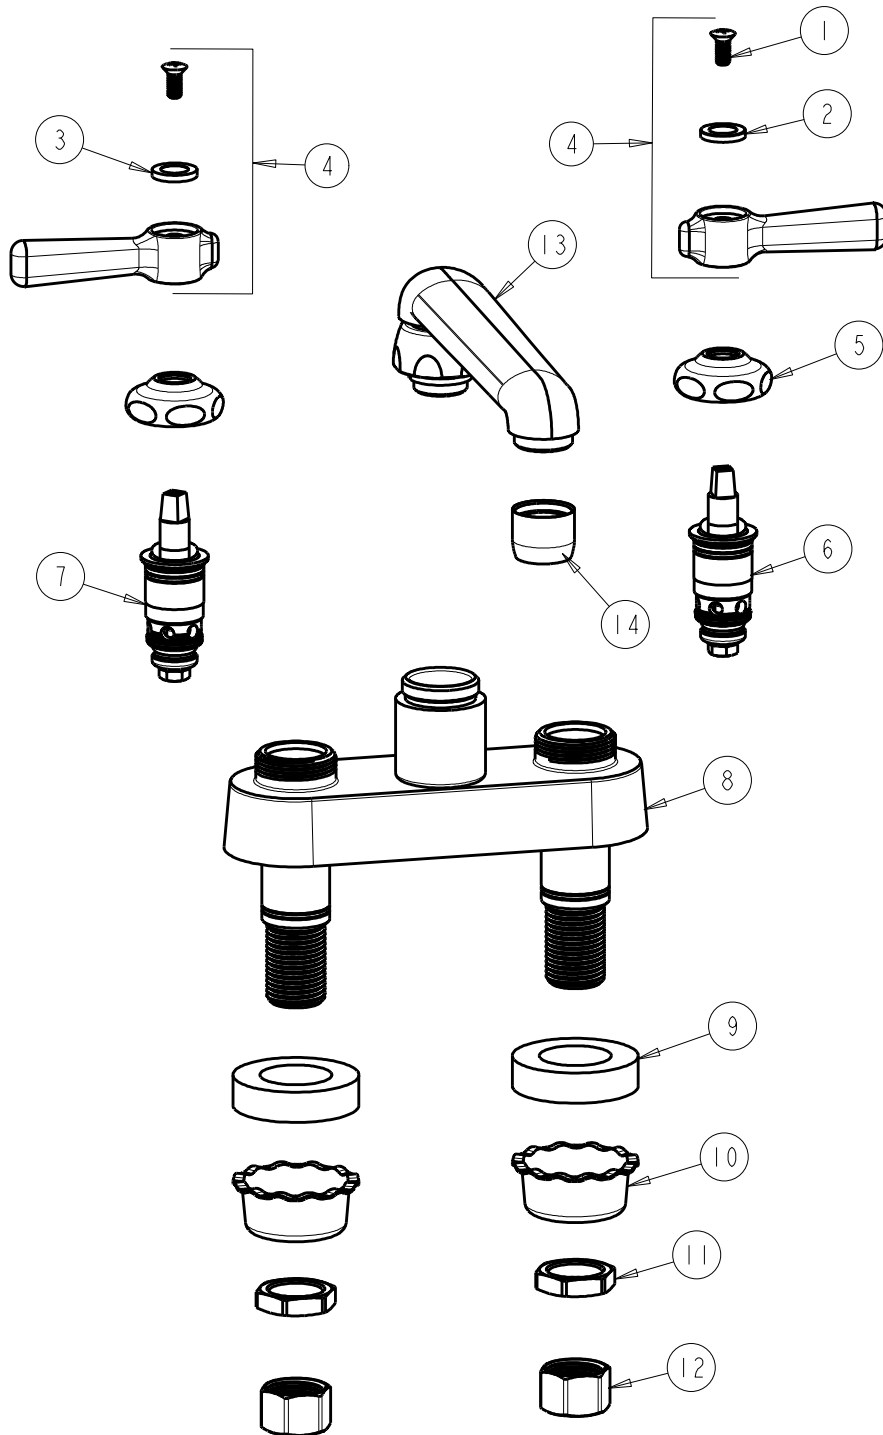

**CHICAGO FAUCETS**  
a Geberit company

2100 South Clearwater Drive  
Des Plaines, IL 60018  
Phone: 847-803-5000  
Fax: 847-803-5454  
www.chicagofaucets.com

**REPAIR PARTS**

FITTING NO.

**891-ABCP**

SUBMITTED MODEL NO.

ITEM NO.

**FOR TECHNICAL ASSISTANCE**  
1-800-TEC-TRUE (1-800-832-8783)

BY: SID DATE: 07-02-12

CHK: *[Signature]* REV:

ITEM	PART NO.	DESCRIPTION	ITEM	PART NO.	DESCRIPTION
1	420-010JKRCF	SCREW, 10-32 UNC PH 1/2	8	---	VALVE BODY (NOT SOLD SEPERATELY)
2	633-123JKNF	INDEX BUTTON (BLUE)	9	555-313JKNF	WASHER
3	633-023JKNF	INDEX BUTTON (RED)	10	1797-114JKNF	BASIN COCK WASHER
4	369-PRJKCP	LEVER HANDLE ASSEMBLY (PAIR)	11	49-004JKRBF	LOCKNUT
5	1-214JKCP	CAP	12	49-005JKRBF	COUPLING NUT
6	1-099XTJKABNF	QUATURN CARTRIDGE (RH)	13	S6JKCP	SPOUT
7	1-100XTJKABNF	QUATURN CARTRIDGE (LH)	14	E3JKCP	SOFTFLO AERATOR 2.2 GPM