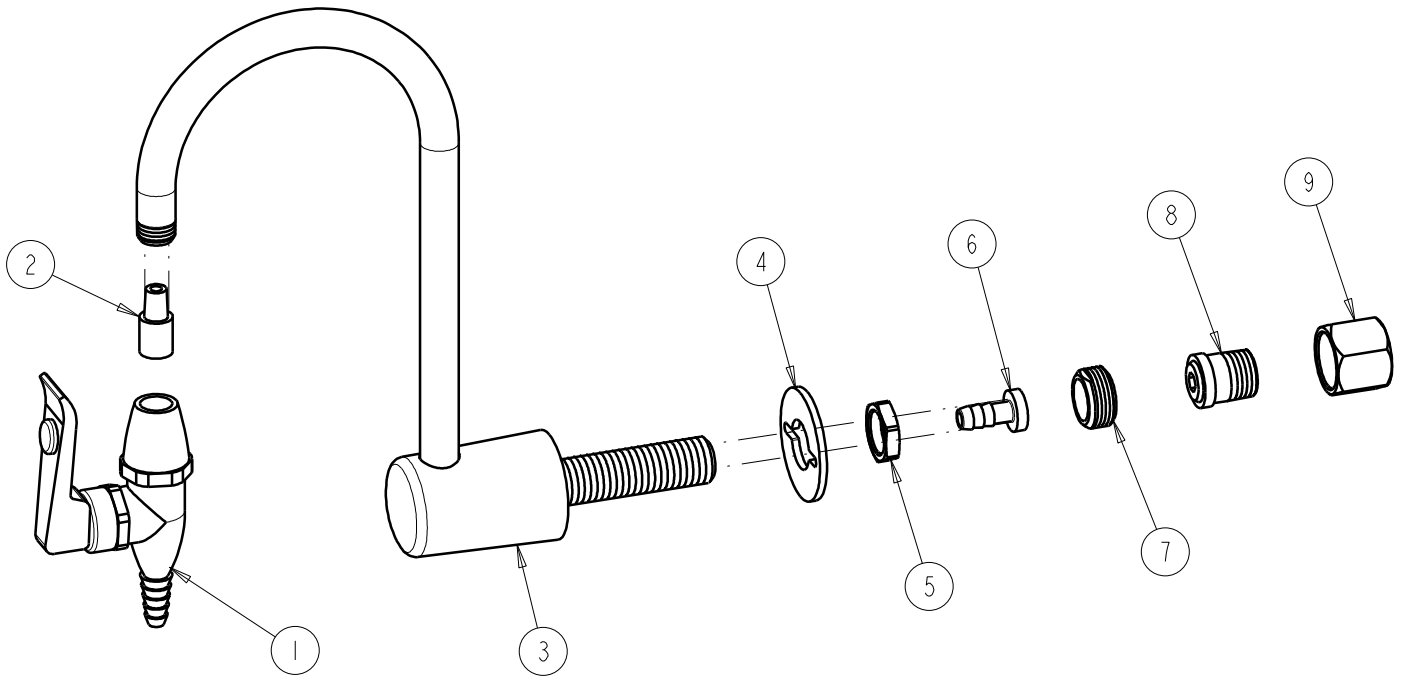

CHICAGO FAUCETS
a Geberit company

2100 South Clearwater Drive
Des Plaines, IL 60018
Phone: 847-803-5000
Fax: 847-803-5454
www.chicagofaucets.com

REPAIR PARTS

FITTING NO.

839-CP

SUBMITTED MODEL NO.

ITEM NO.

BY: SID DATE: 11-11-02

CHK: *[Signature]* REV: 06-03-09

FOR TECHNICAL ASSISTANCE
1-800-TEC-TRUE (1-800-832-8783)

ITEM	PART NO.	DESCRIPTION
1	839-VQJKNF	VALVE AND NOZZLE
2	839-007JKNF	ADAPTER
3	---	NOT SOLD SEPARATELY
4	807-112JKNF	WASHER
5	49-004JKRBF	LOCKNUT
6	839-003JKNF	TAILPIECE
7	839-004JKRBF	BUSHING
8	839-001JKNF	TAILPIECE
9	839-002JKRBF	NUT