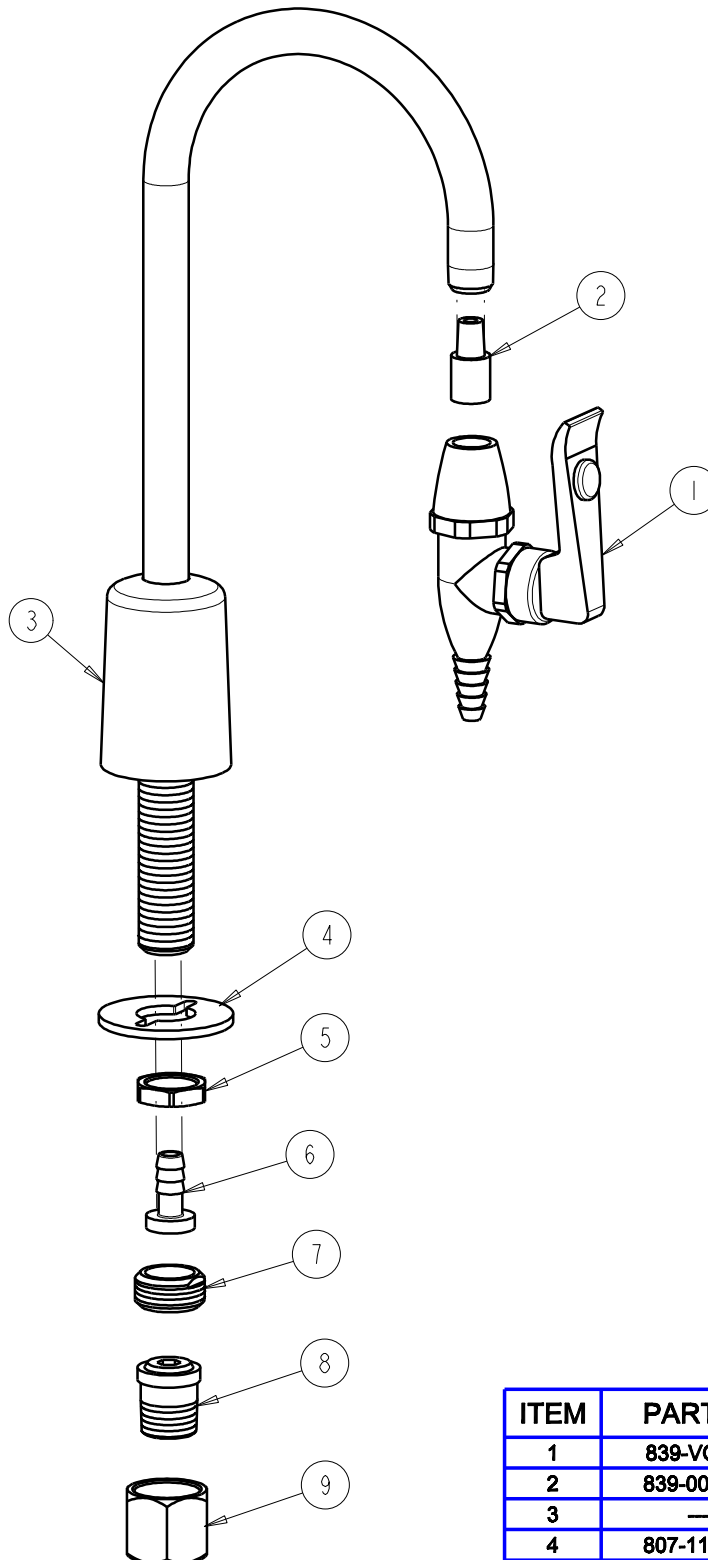

BY: SID DATE: 03-12-02
CHK: REV: 06-03-09

FITTING NO.

838-CP

SUBMITTED MODEL NO.

ITEM NO.

ITEM	PART NO.	DESCRIPTION
1	839-VOJKNF	VALVE AND NOZZLE
2	839-007JKNF	ADAPTER
3	---	NOT SOLD SEPARATELY
4	807-112JKNF	WASHER
5	49-004JKRBF	LOCKNUT
6	839-003JKNF	TAILPIECE
7	839-004JKRBF	BUSHING
8	839-001JKNF	TAILPIECE
9	839-002JKRBF	NUT