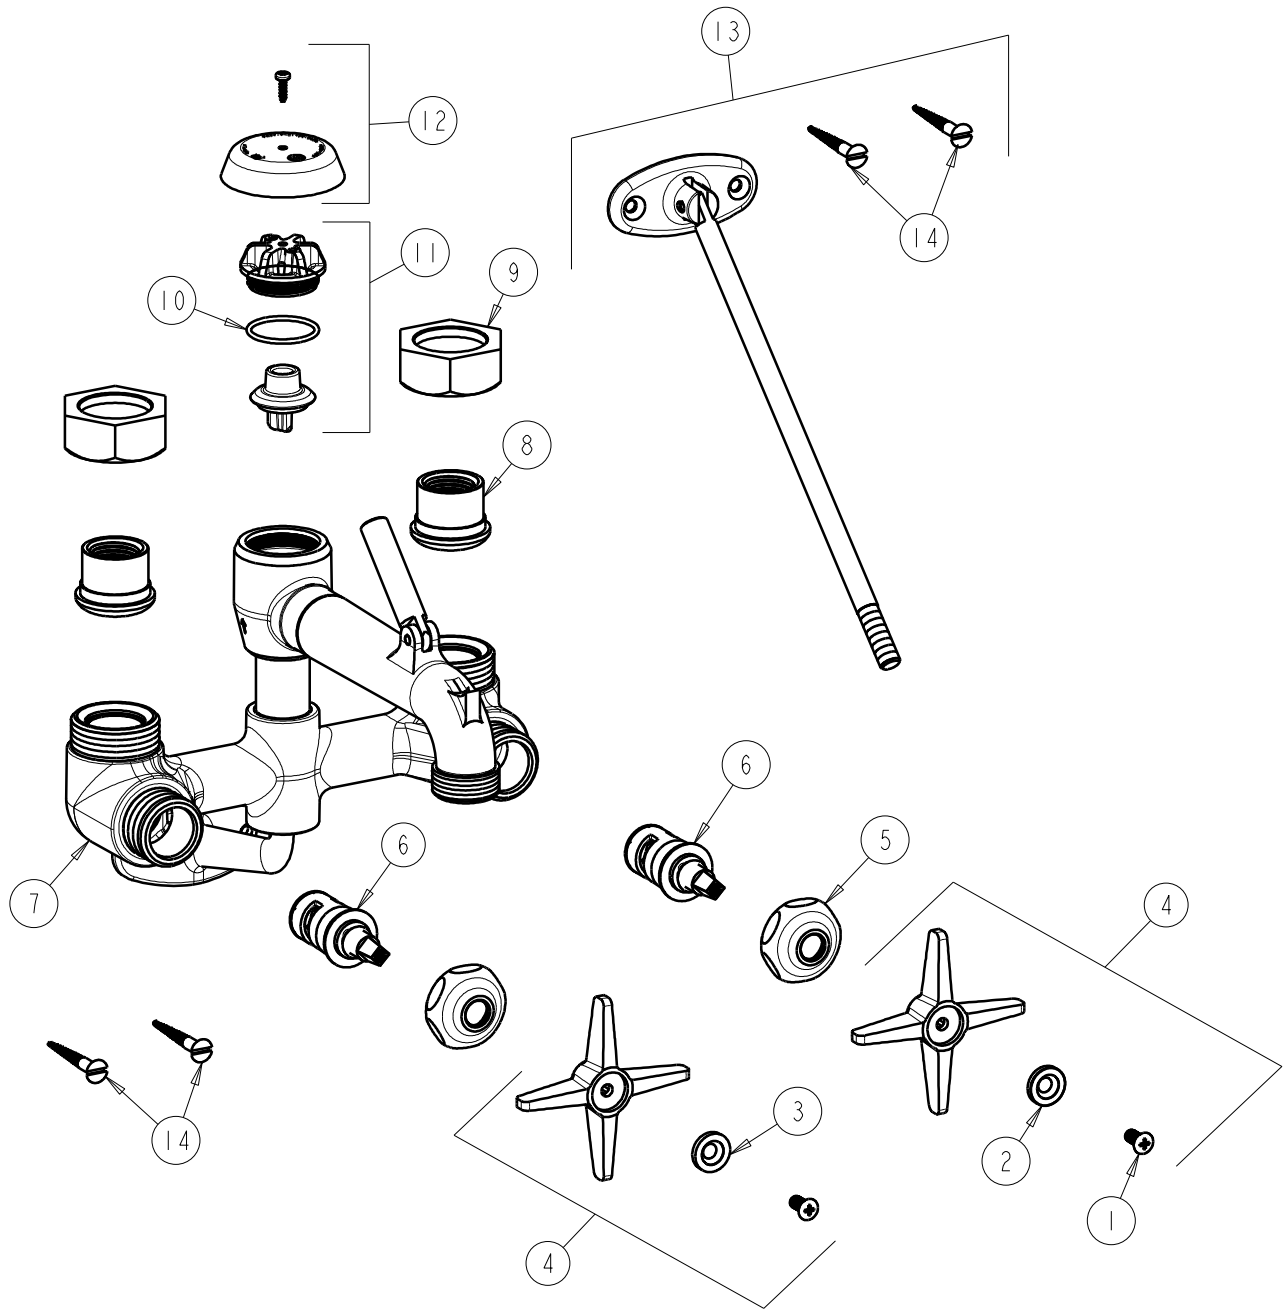

CHICAGO FAUCETS
a Geberit company

2100 South Clearwater Drive
Des Plaines, IL 60018
Phone: 847-803-5000
Fax: 847-803-5454
www.chicagofaucets.com

REPAIR PARTS

BY: JAR DATE: 04-09-02
CHK: REV: 09-29-09

FITTING NO.

835-XKCP

SUBMITTED MODEL NO.

ITEM NO.

FOR TECHNICAL ASSISTANCE
1-800-TEC-TRUE (1-800-832-8783)

ITEM	PART NO.	DESCRIPTION	ITEM	PART NO.	DESCRIPTION
1	420-010JKRCF	SCREW, 10-32 UNC PH 1/2	8	177-003JKCP	UNION TAILPIECE
2	633-123JKNF	INDEX BUTTON (BLUE)	9	177-002JKCP	UNION NUT
3	633-023JKNF	INDEX BUTTON (RED)	10	80-007JKNF	O RING 0.989 X .070
4	633-PRJKCP	4-ARM HANDLE ASSEMBLY	11	892-302KJKNF	VACUUM BREAKER REPAIR KIT
5	1-214JKCP	CAP	12	892-254KJKCP	VACUUM BREAKER COVER w/SCREW
6	1-100XKJKNF	LH CERAMIC QUATURN UNIT	13	173-003KJKCP	ROD ASSEMBLY
7	---	VALVE BODY	14	173-006JKCP	FLAT HEAD WOOD SCREW (1)