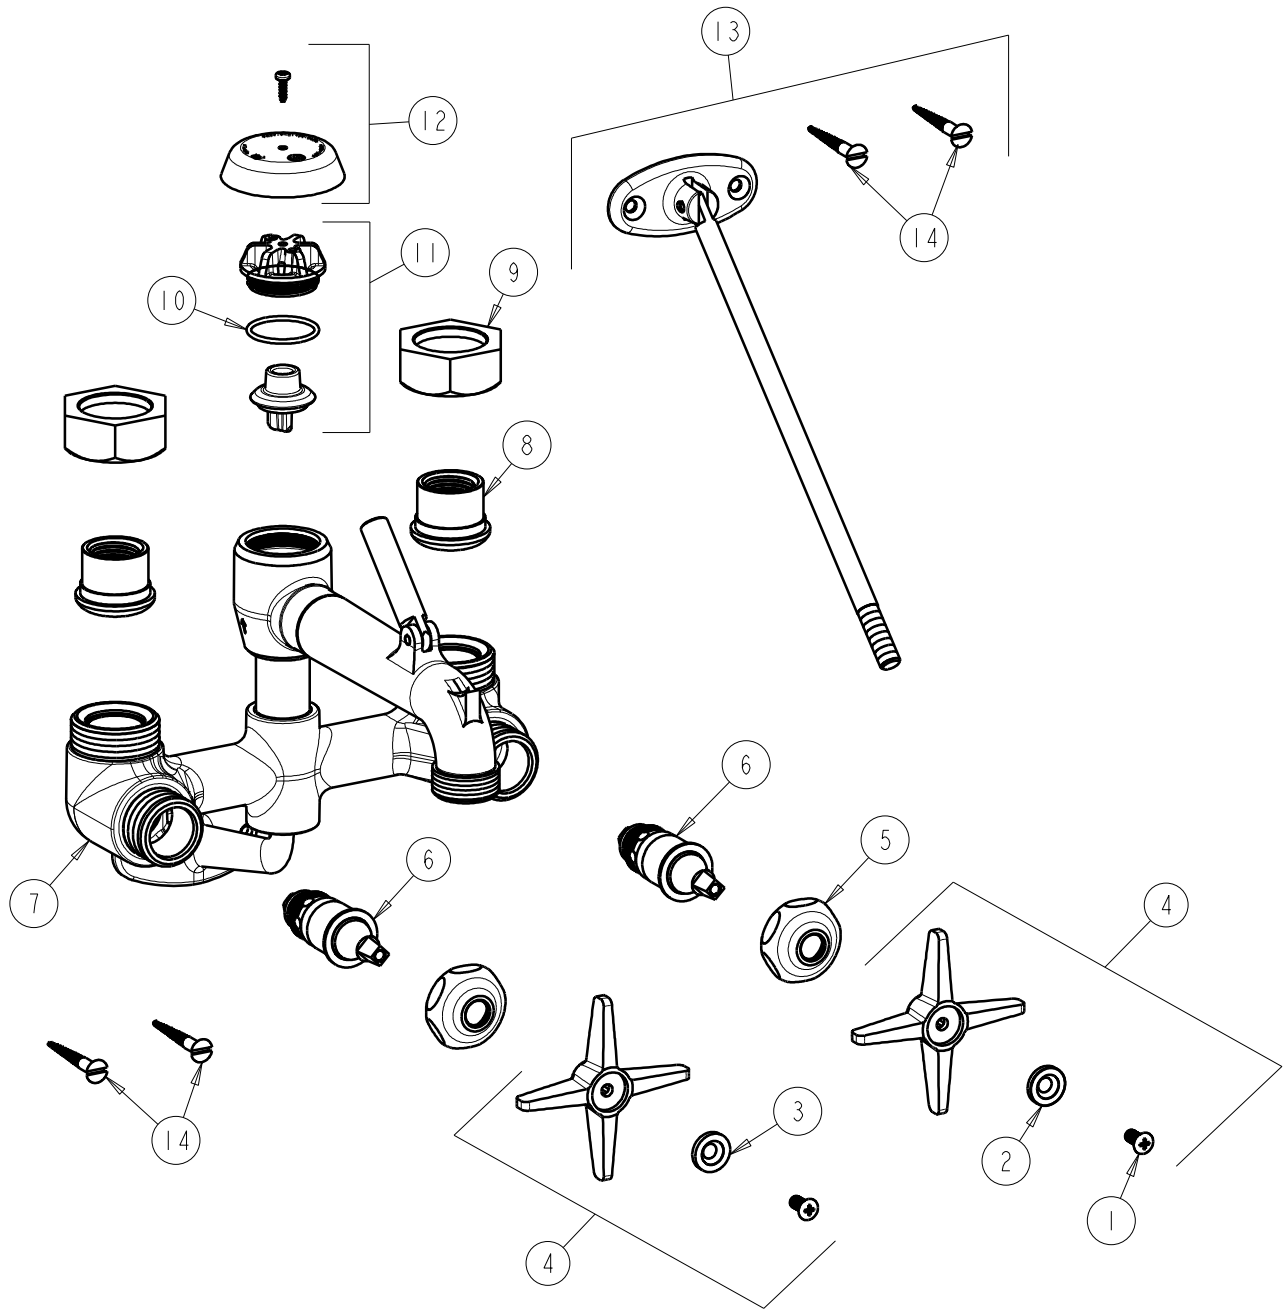

# REPAIR PARTS

BY: JAR    DATE: 04-09-02  
CHK:      REV: 09-29-09

FITTING NO.

**835-CP**

SUBMITTED MODEL NO.

ITEM NO.

**FOR TECHNICAL ASSISTANCE**  
**1-800-TEC-TRUE (1-800-832-8783)**

ITEM	PART NO.	DESCRIPTION	ITEM	PART NO.	DESCRIPTION
1	420-010JKRCF	SCREW, 10-32 UNC PH 1/2	8	177-003JKCP	UNION TAILPIECE
2	633-123JKNF	INDEX BUTTON (BLUE)	9	177-002JKCP	UNION NUT
3	633-023JKNF	INDEX BUTTON (RED)	10	80-007JKNF	O RING 0.989 X .070
4	633-PRJKCP	4-ARM HANDLE ASSEMBLY	11	892-302KJKNF	VACUUM BREAKER REPAIR KIT
5	1-214JKCP	CAP	12	892-254KJKCP	VACUUM BREAKER COVER w/SCREW
6	1-100XTJKNF	QUATURN UNIT (LH)	13	173-003KJKCP	ROD ASSEMBLY
7	---	VALVE BODY	14	173-006JKCP	FLAT HEAD WOOD SCREW (1)