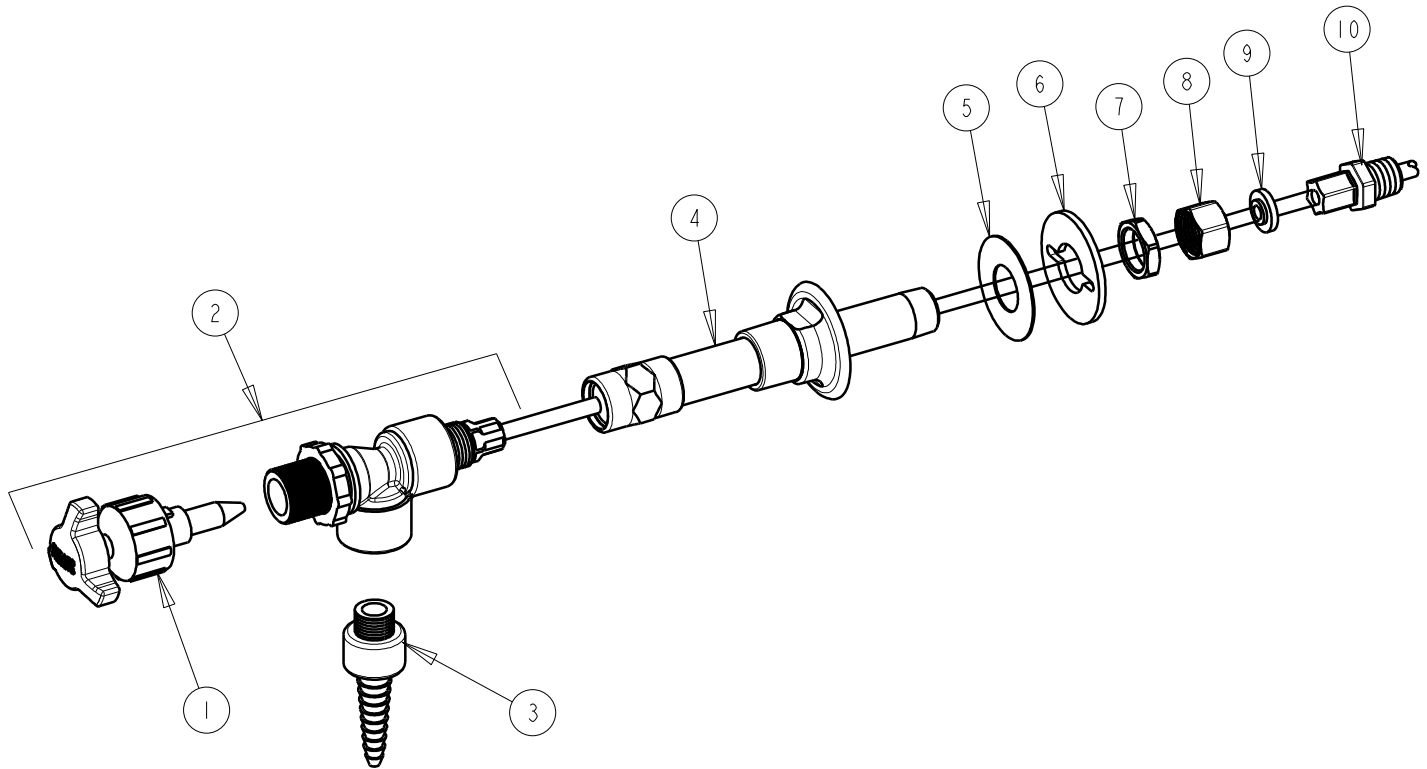

# REPAIR PARTS

BY: SID    DATE: 11-08-02  
CHK: *[Signature]*    REV: 04-14-09

FITTING NO.

**829-ACP**

SUBMITTED MODEL NO.

ITEM NO.

ITEM	PART NO.	DESCRIPTION
1	828-111KJKNF	NEEDLE UNIT CAP AND HANDLE
2	828-102KJKNF	VALVE ASSEMBLY
3	828-003JKNF	NOZZLE
4	—	COMPRESSION TUBE FITTING
5	52-007JKNF	WASHER, RUBBER
6	807-112JKNF	WASHER
7	49-004JKRBF	LOCKNUT
8	49-005JKRBF	COUPLING NUT
9	828-010JKNF	RECESS GROMMET
10	828-001KJKNF	COMPRESSION TUBE FITTING