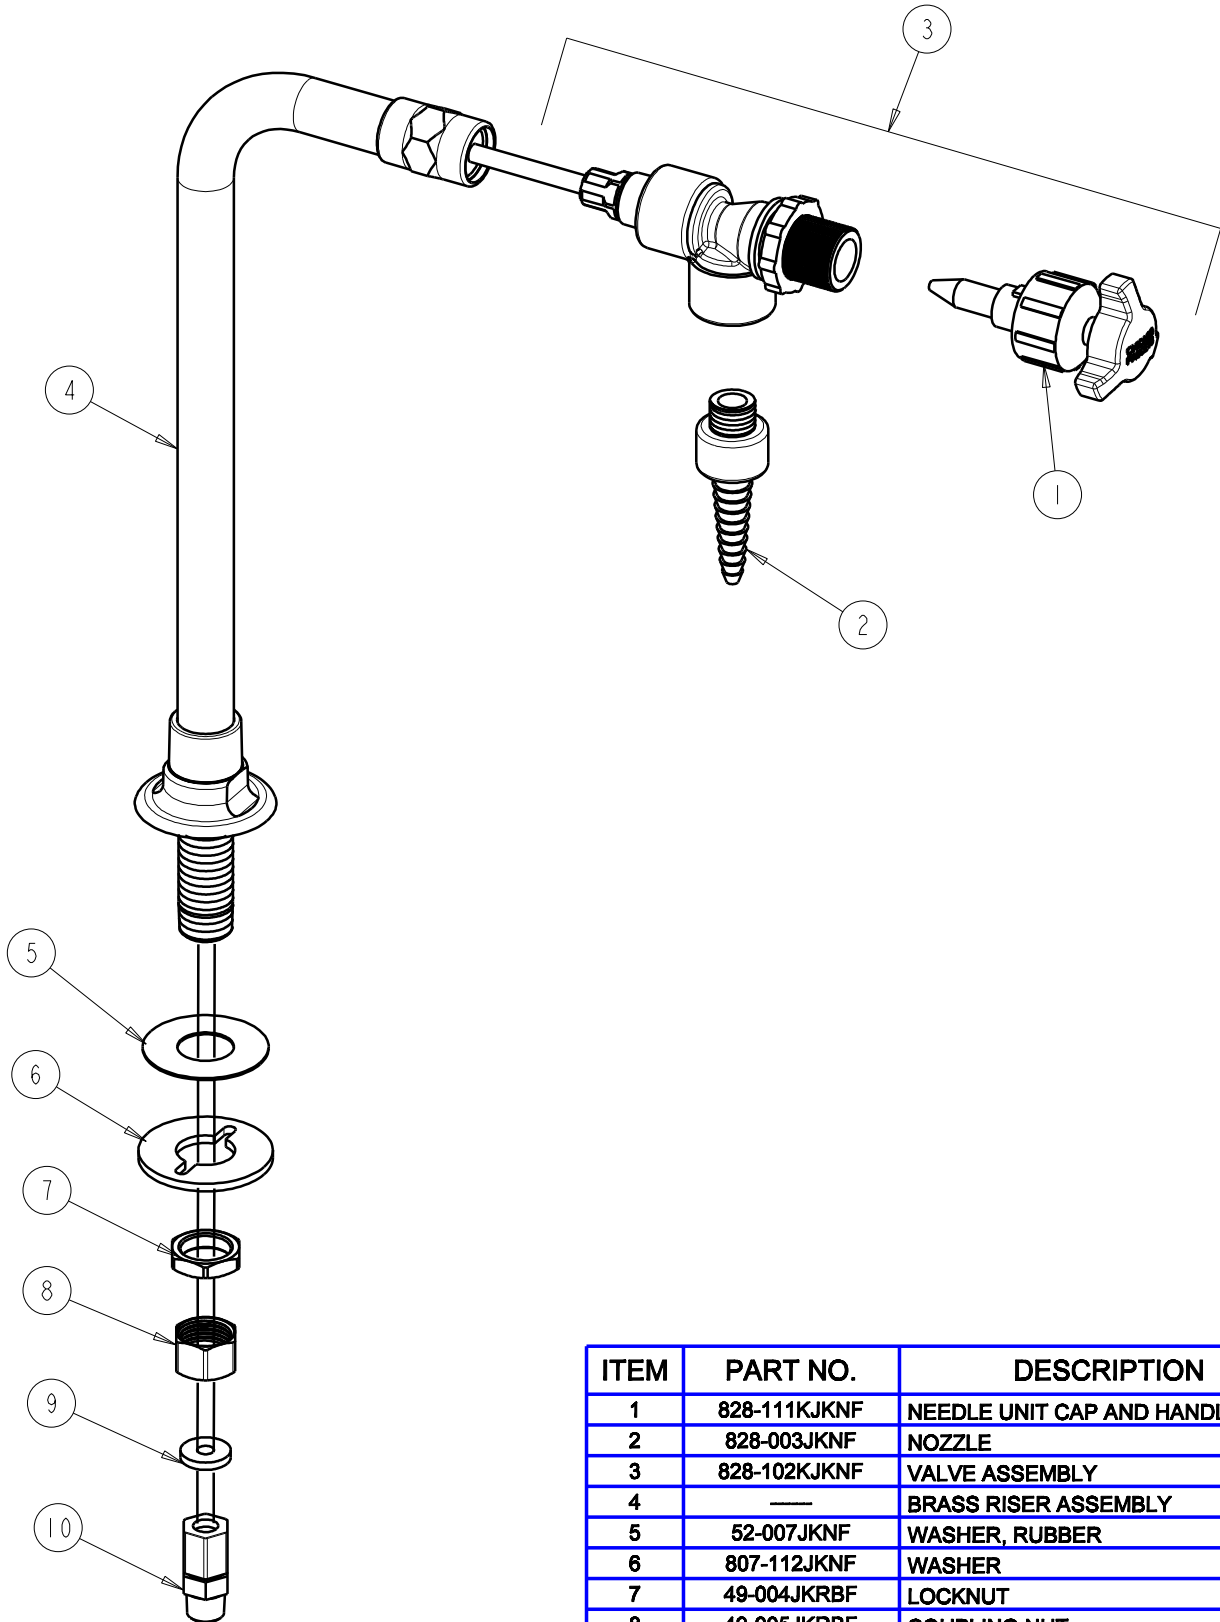

CHICAGO FAUCETS 

a Geberit company

2100 South Clearwater Drive
Des Plaines, IL 60018
Phone: 847-803-5000
Fax: 847-803-5454
www.chicagofaucets.com

REPAIR PARTS

BY: SID DATE: 03-12-02
CHK: *[Signature]* REV: 04-14-09

FITTING NO.

828-ACP

SUBMITTED MODEL NO.

ITEM NO.

FOR TECHNICAL ASSISTANCE
1-800-TEC-TRUE (1-800-832-8783)

ITEM	PART NO.	DESCRIPTION
1	828-111KJKNF	NEEDLE UNIT CAP AND HANDLE
2	828-003JKNF	NOZZLE
3	828-102KJKNF	VALVE ASSEMBLY
4	---	BRASS RISER ASSEMBLY
5	52-007JKNF	WASHER, RUBBER
6	807-112JKNF	WASHER
7	49-004JKRBF	LOCKNUT
8	49-005JKRBF	COUPLING NUT
9	828-010JKNF	RECESS GROMMET
10	828-001KJKNF	COMPRESSION TUBE FITTING