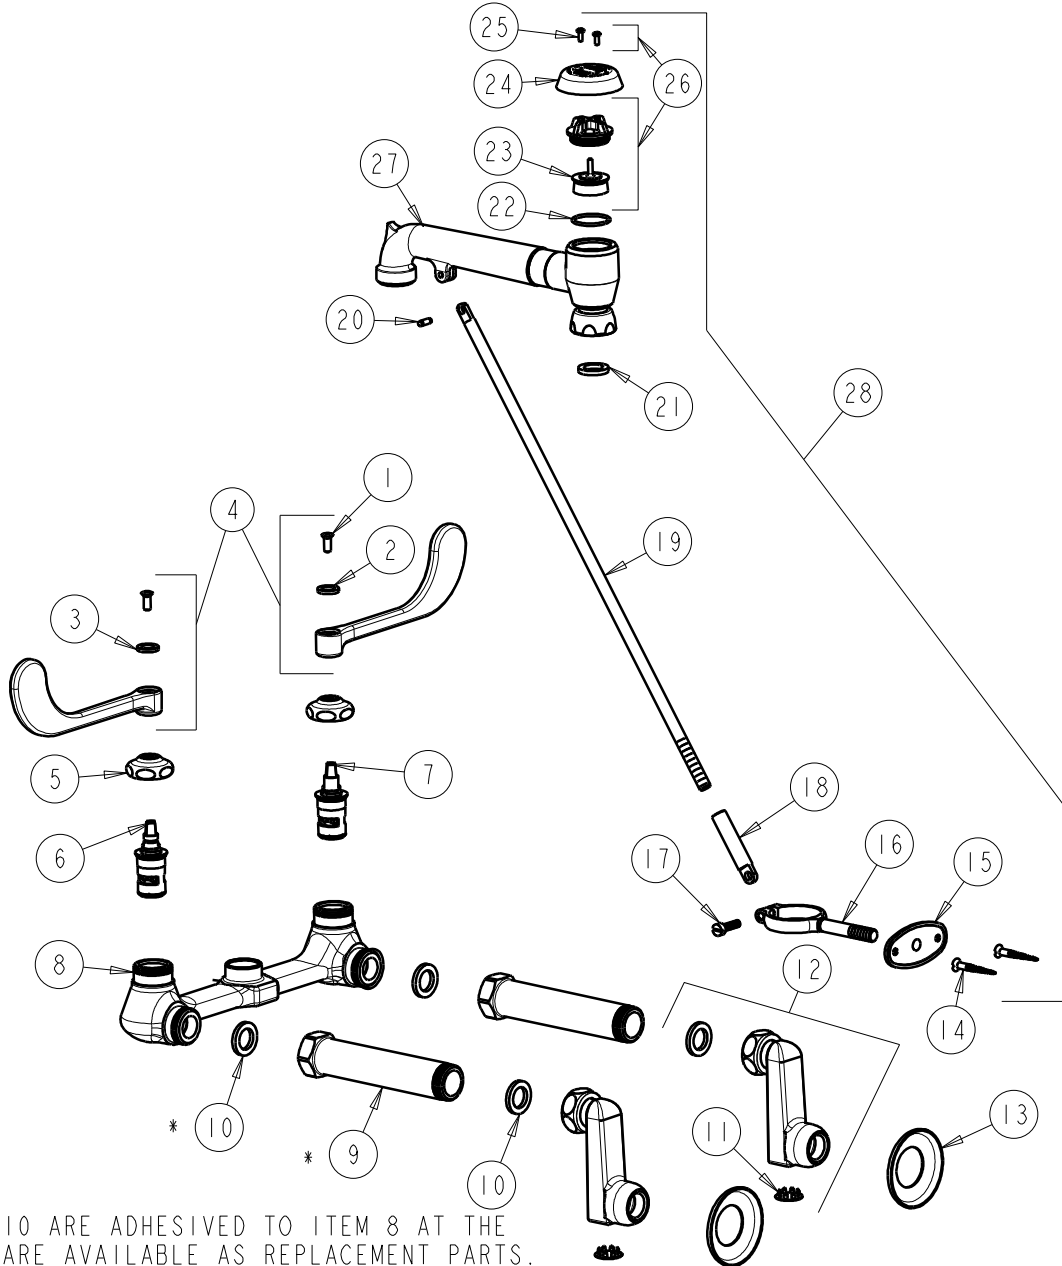

FITTING NO.

**815-VBXCPC**

SUBMITTED MODEL NO.

ITEM NO.

**FOR TECHNICAL ASSISTANCE**  
1-800-TEC-TRUE (1-800-832-8783)

\* NOTE:  
ITEMS 9 AND 10 ARE ADHESIVED TO ITEM 8 AT THE  
FACTORY BUT ARE AVAILABLE AS REPLACEMENT PARTS.

ITEM	PART NO.	DESCRIPTION	ITEM	PART NO.	DESCRIPTION
1	420-010JKRCF	SCREW, 10-32 UNC PH 1/2	15	173-109JKCP	FLANGE
2	633-023JKNF	INDEX BUTTON (RED)	16	173-010JKCP	PIPE SUPPORT
3	633-123JKNF	INDEX BUTTON (BLUE)	17	173-012JKCP	SCREW
4	319-PRJKCP	WRISTBLADE HANDLE (PAIR)	18	173-026JKCP	SLEEVE, SPOUT
5	1-214JKCP	CAP	19	815-001JKCP	BRACE ROD 15-7/8"
6	1-099XKJKNF	RH CERAMIC QUATURN UNIT	20	50-007JKBNF	PIN
7	1-100XKJKNF	LH CERAMIC QUATURN UNIT	21	340-004JKNF	CELCON WASHER
8	—	VALVE BODY (NOT SOLD SEPARATELY)	22	80-007JKNF	O-RING
9	EX5JKCP	EXTENSION	23	892-032KJKNF	VACUUM BREAKER DISC ASSEMBLY
10	1-011JKNF	WASHER, .97 X .62 X .12	24	892-154JKCP	VACUUM BREAKER COVER
11	1-144JKCP	BUTTON	25	333-321JKNF	VACUUM BREAKER TORX SCREW
12	RJKCP	SUPPLY ARM WITH BUILT-IN SHUT-OFF	26	892-202KJKNF	VACUUM BREAKER REPAIR KIT
13	1-055JKCP	FLANGE	27	—	SPOUT ASSEMBLY
14	173-006JKCP	FLAT HEAD WOOD SCREW (1)	28	815-SVBKCP	VACUUM BRAEKER SPOUT ASSEMBLY