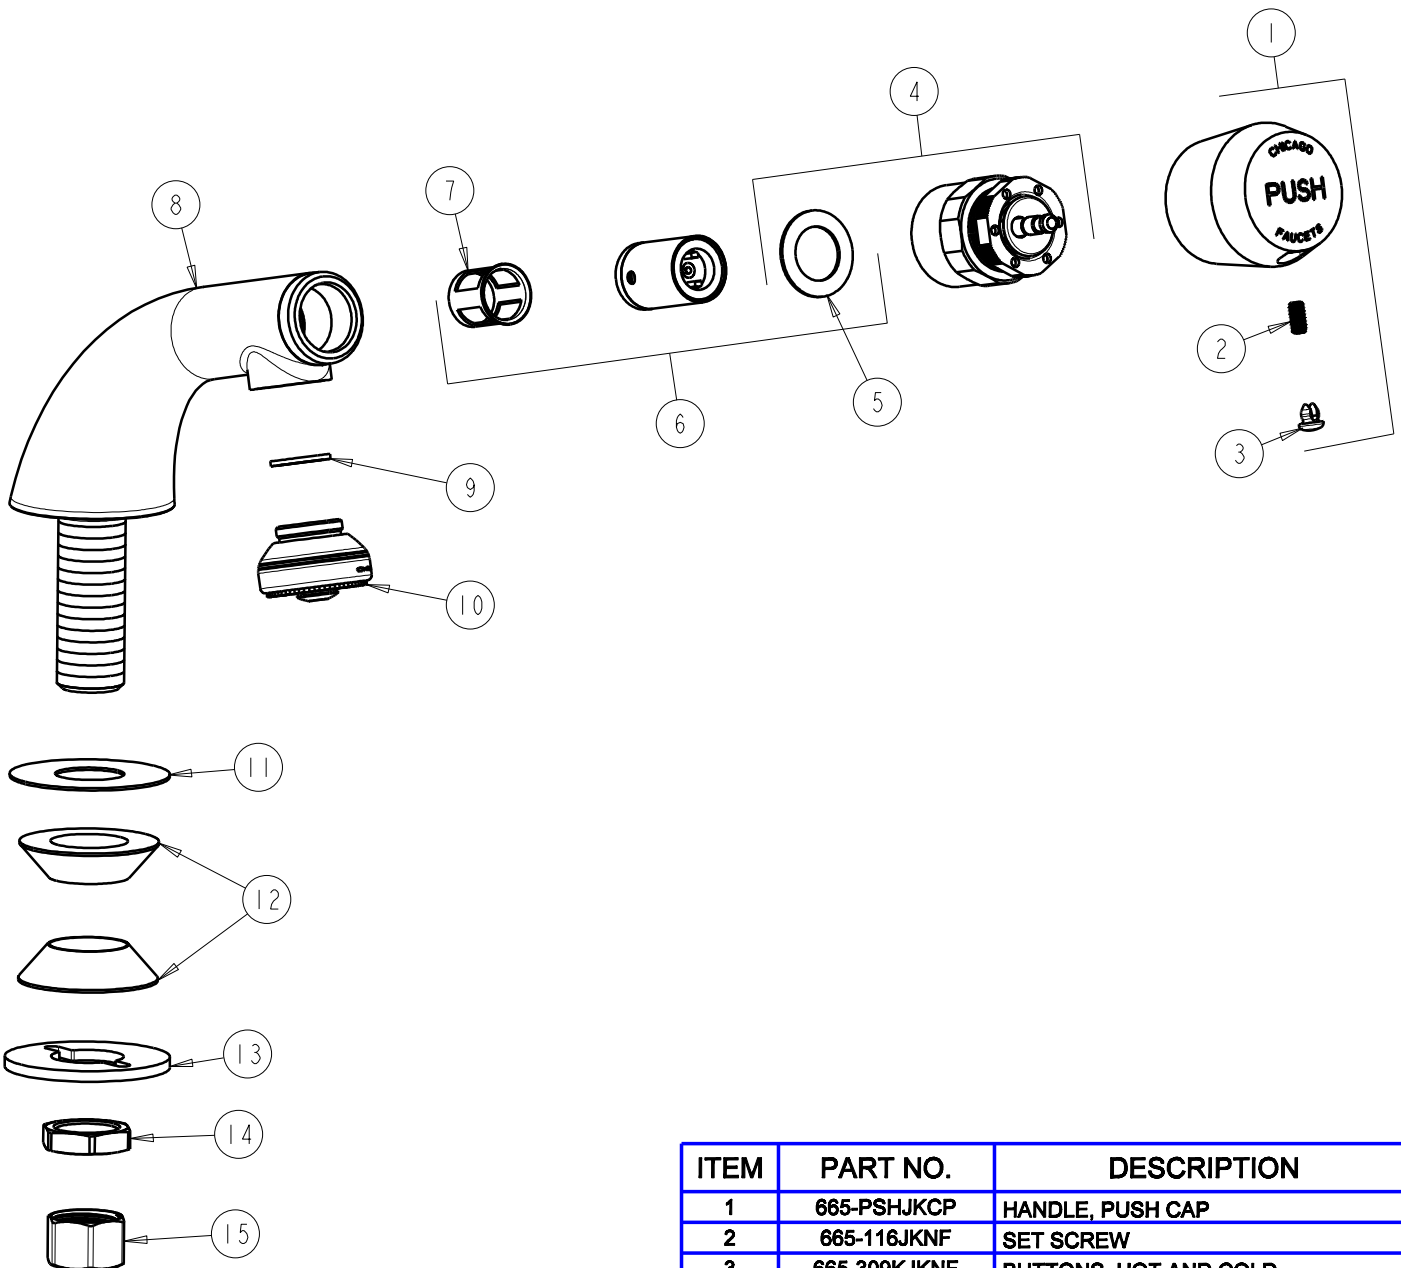

BY: JAR DATE: 03-19-10

CHK: *JAR* REV:

FITTING NO.

807-665PSHABCP

SUBMITTED MODEL NO.

ITEM NO.

ITEM	PART NO.	DESCRIPTION
1	665-PSHJKCP	HANDLE, PUSH CAP
2	665-116JKNF	SET SCREW
3	665-309JKNF	BUTTONS, HOT AND COLD
4	665-190JKNF	ACTUATOR ASSEMBLY
5	665-011JKNF	WASHER, SEALING
6	671-XJKNF	METERING VALVE CARTRIDGE
7	667-402JKNF	MVP FILTER
8	—	VALVE BODY (NOT SOLD SEPARATELY)
9	1-164JKNF	RUBBER WASHER
10	—	ROSE SPRAY OUTLET
11	52-011JKNF	WASHER VP 27/32" 180 GRIT
12	93-032JKNF	RUBBER WASHER (QTY 1)
13	807-112JKNF	WASHER
14	49-004JKRBF	LOCKNUT
15	49-005JKRBF	COUPLING NUT